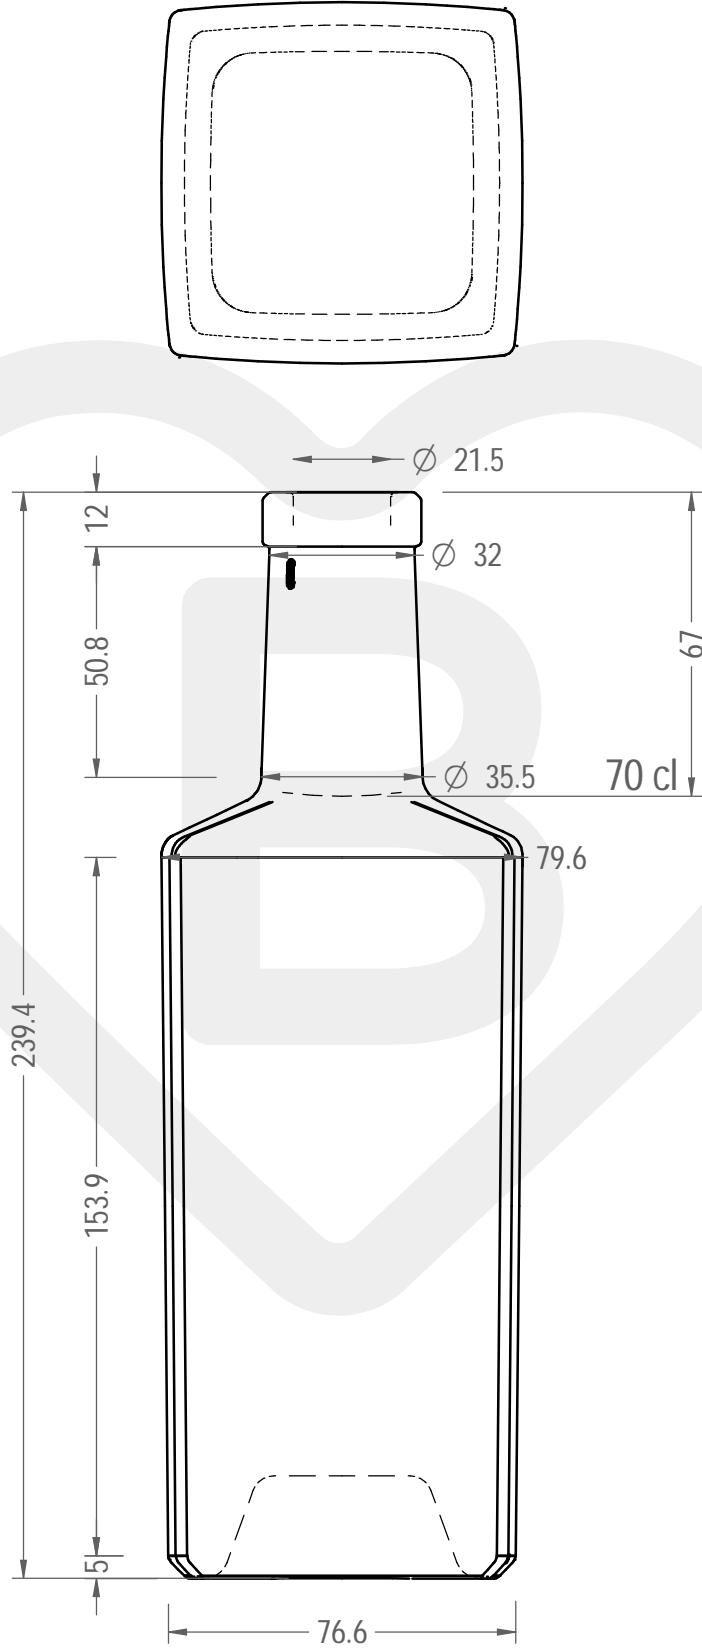

ITEM

BOT. TONY 700 FVL 12 SK *

Color : BIANCO EXTRA

This drawing is approximate and not binding - Berlin Packaging Italy S.p.A. does not assume any guarantee or obligation for use of this drawing or for information contained therein

Brimful capacity (c.c.):	728	Weight (g):	700
Finish:	FASCETTA VINOLOK	Minimum through bore (mm):	-
Pressure resistance (bar):	-		

For full technical details please contact sales representative

ITEM CODE: **37184D2**