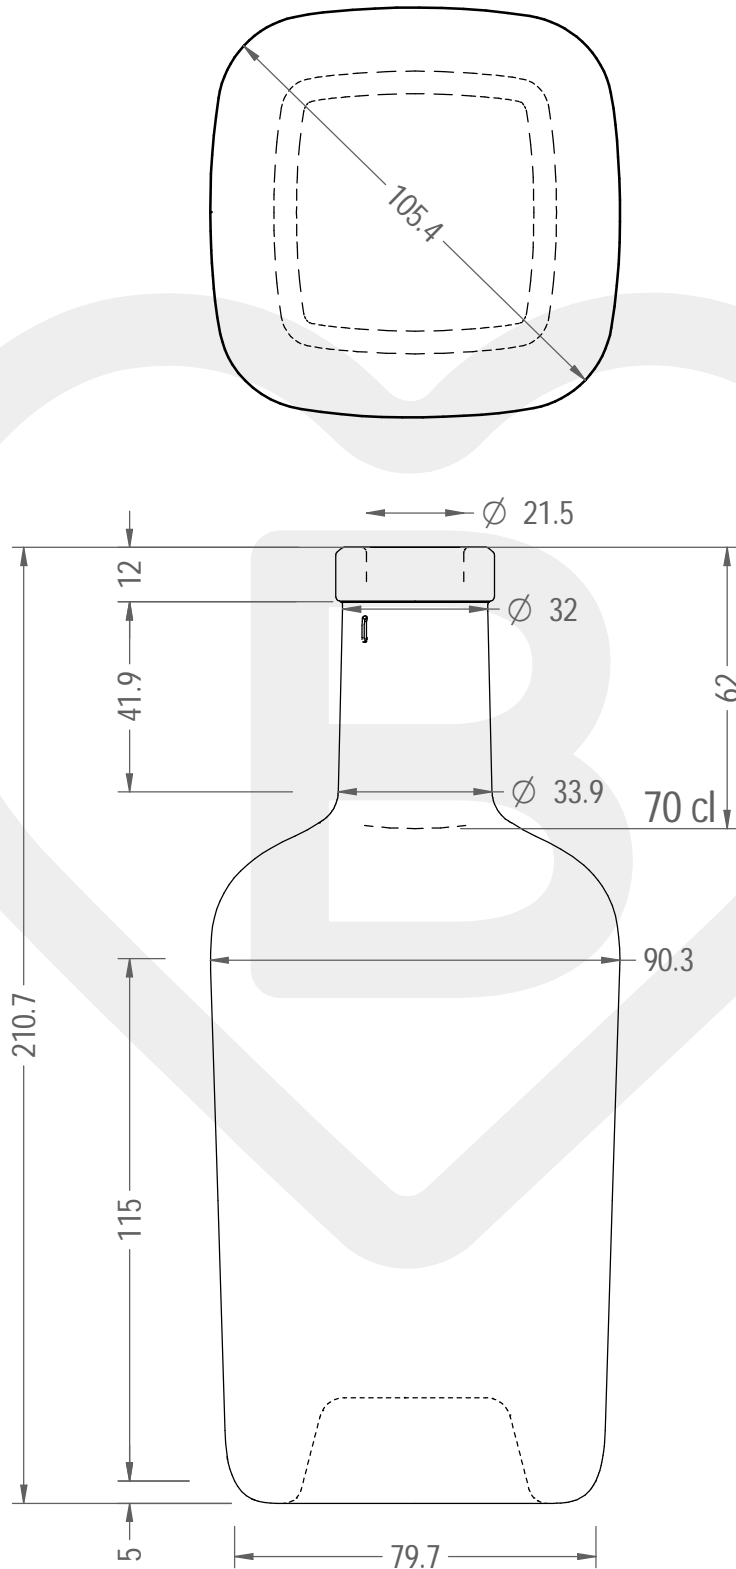

# BOT. PAT 700 FVL 12 \*

Color : BIANCO EXTRA

This drawing is approximate and not binding - Berlin Packaging Italy S.p.A. does not assume any guarantee or obligation for use of this drawing or for information contained therein

Brimful capacity (c.c.):	728	Weight (g):	650
Finish:	FASCETTA VINOLOK	Minimum through bore (mm):	-
Pressure resistance (bar):	-		

For full technical details please contact sales representative

ITEM CODE: **37224D1**