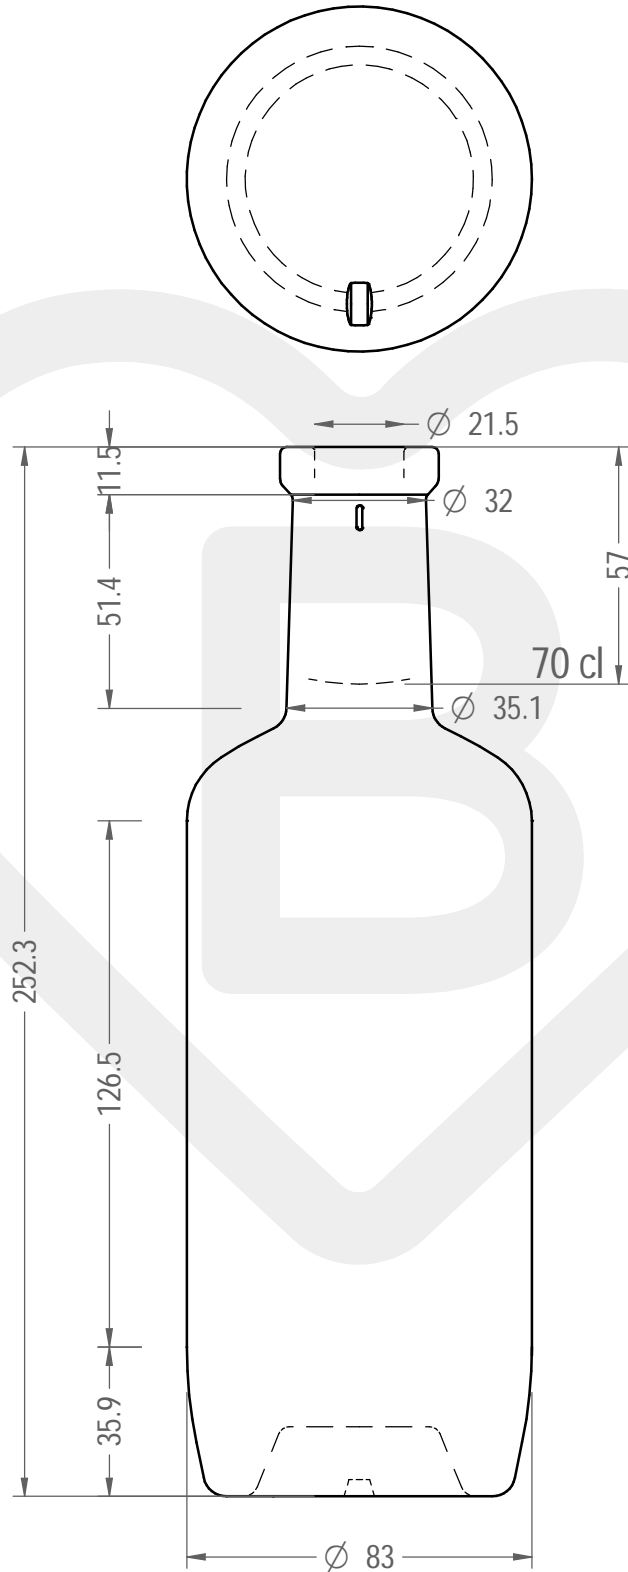

# BOT. ALINE 700 PVL \*

Color : BIANCO EXTRA

This drawing is approximate and not binding - Berlin Packaging Italy S.p.A. does not assume any guarantee or obligation for use of this drawing or for information contained therein

Brimful capacity (c.c.):	728	Weight (g):	643
Finish:	BOCCA PROFUMO VINOLO	Minimum through bore (mm):	-
Pressure resistance (bar):	-		

For full technical details please contact sales representative

ITEM CODE: **37218D2**