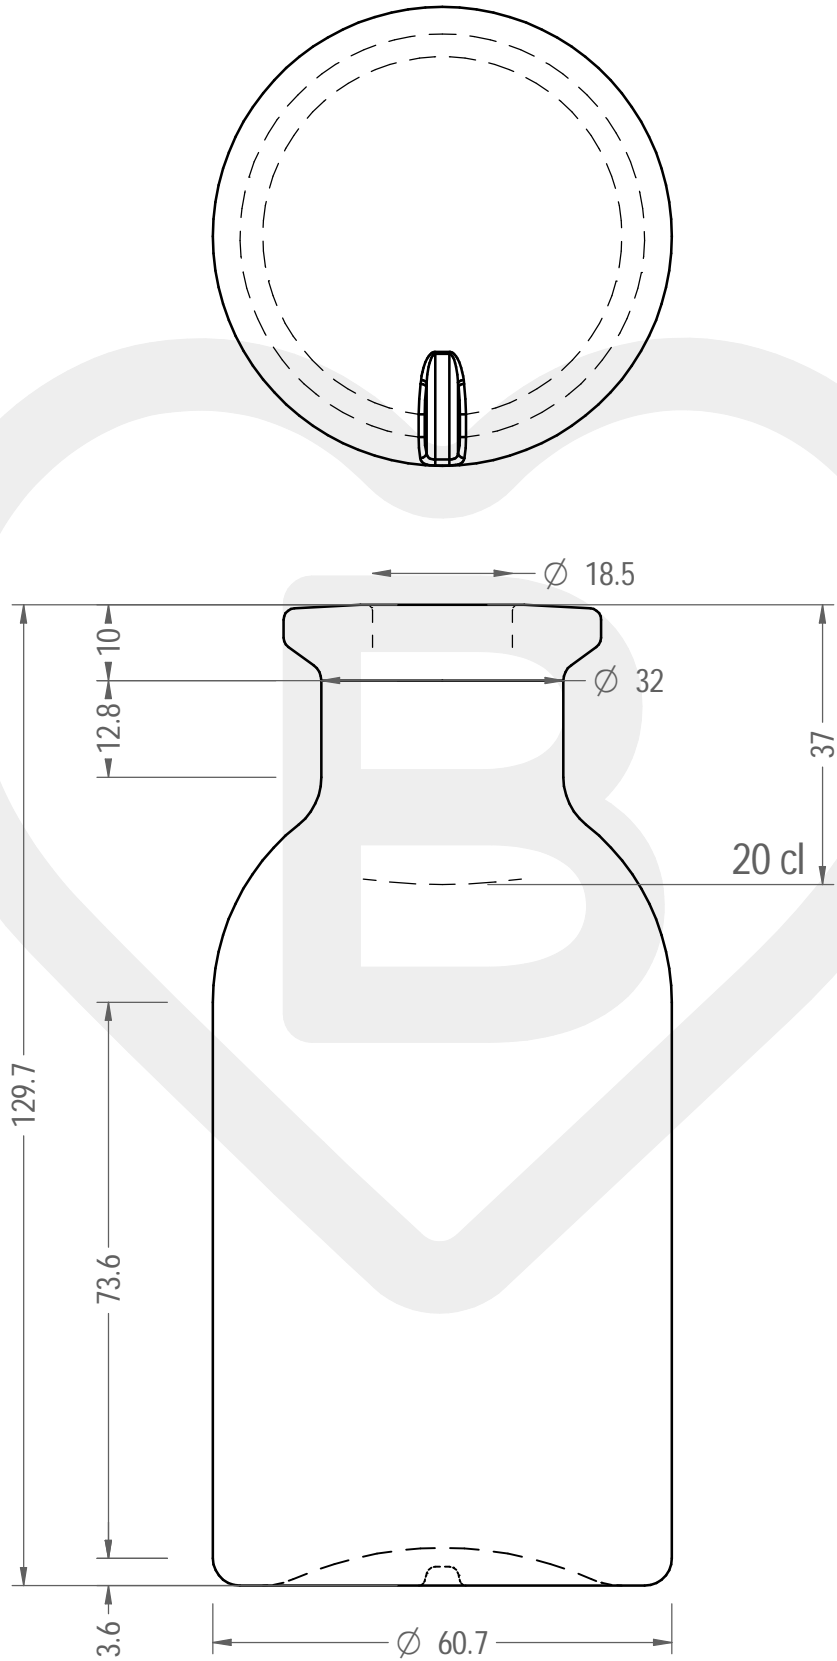

ITEM

BOT. HELIUM MIXOLOGY 200 PVL MB *

Color : MEZZO-BIANCO

This drawing is approximate and not binding - Berlin Packaging Italy S.p.A. does not assume any guarantee or obligation for use of this drawing or for information contained therein

Brimful capacity (c.c.):	220	Weight (g):	200
Finish:	BOCCA PROFUMO VINOLO	Minimum through bore (mm):	16
Pressure resistance (bar):	-		

For full technical details please contact sales representative

ITEM CODE: **42567P1**