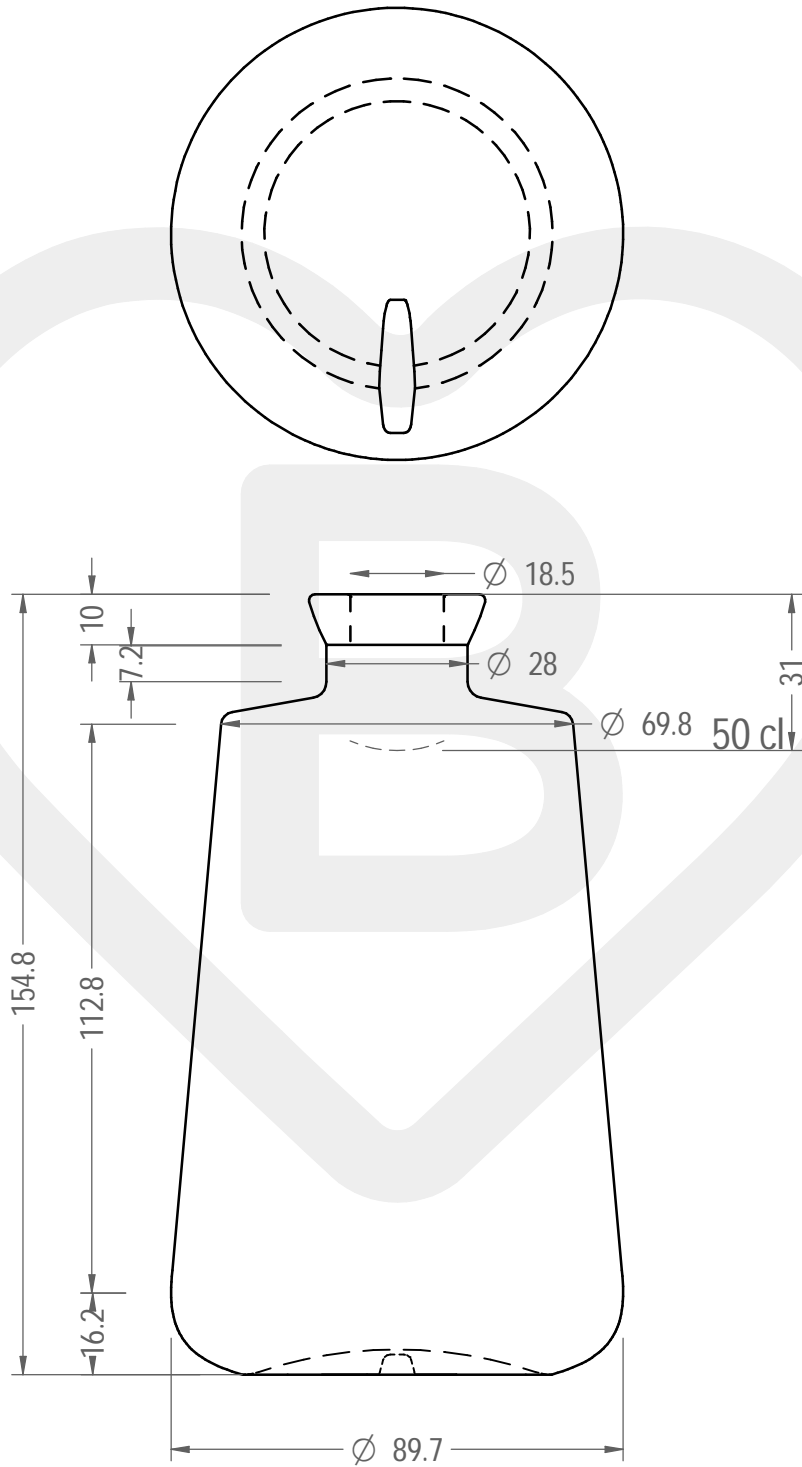

ITEM

BOT. ALCHEMIST 500 BP # *

Color : BIANCO

This drawing is approximate and not binding - Berlin Packaging Italy S.p.A. does not assume any guarantee or obligation for use of this drawing or for information contained therein

Brimful capacity (c.c.):	520	Weight (g):	400
Finish:	BOCCA PROFUMO	Minimum through bore (mm):	-
Pressure resistance (bar):	-		

For full technical details please contact sales representative

ITEM CODE: **42235D2**