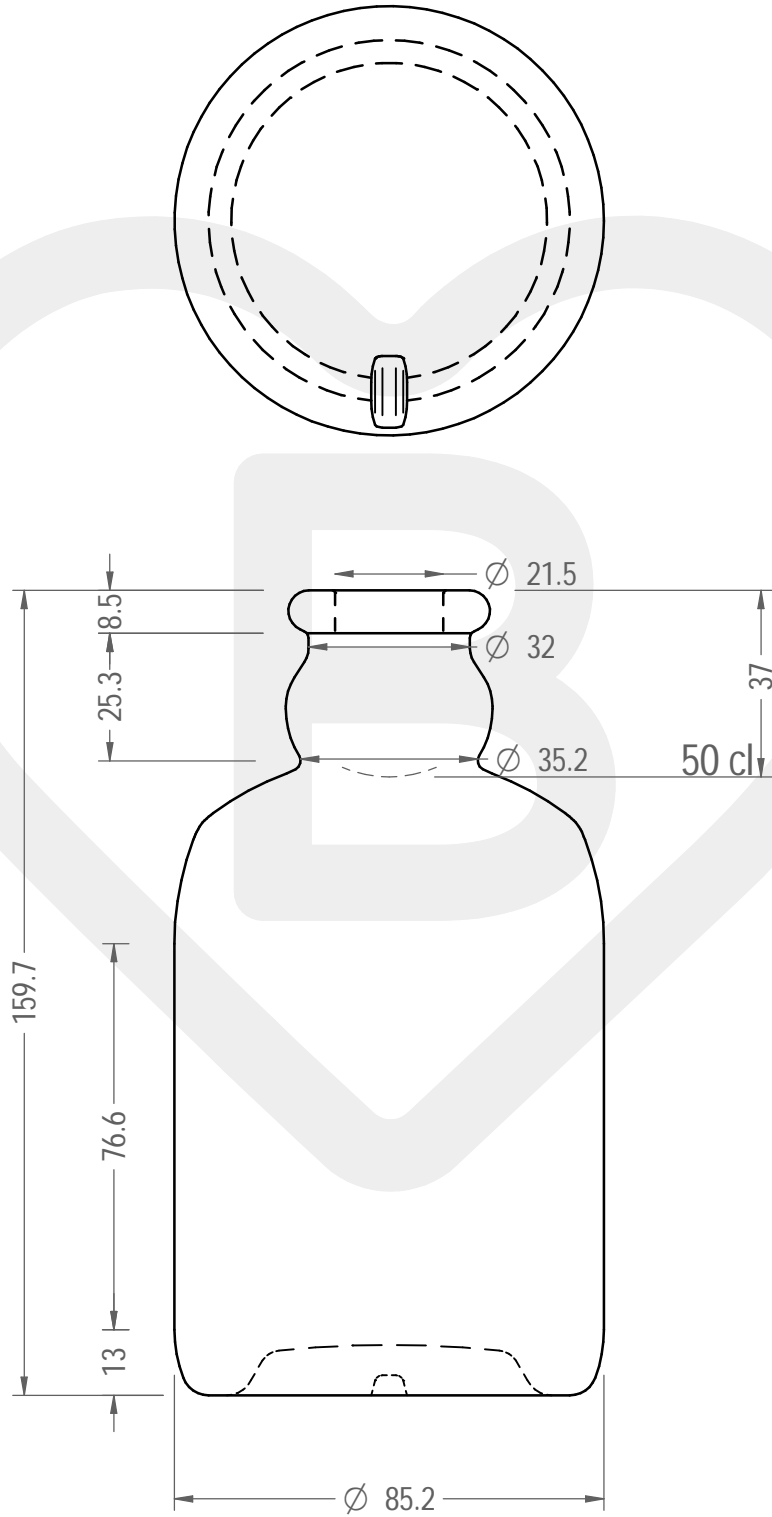

ITEM

BOT. LUMIERE 500 A 8,5 # *

Color : BIANCO

This drawing is approximate and not binding - Berlin Packaging Italy S.p.A. does not assume any guarantee or obligation for use of this drawing or for information contained therein

Brimful capacity (c.c.):	520	Weight (g):	400
Finish:	ANELLO	Minimum through bore (mm):	-
Pressure resistance (bar):	-		

For full technical details please contact sales representative

ITEM CODE: **42236D2**