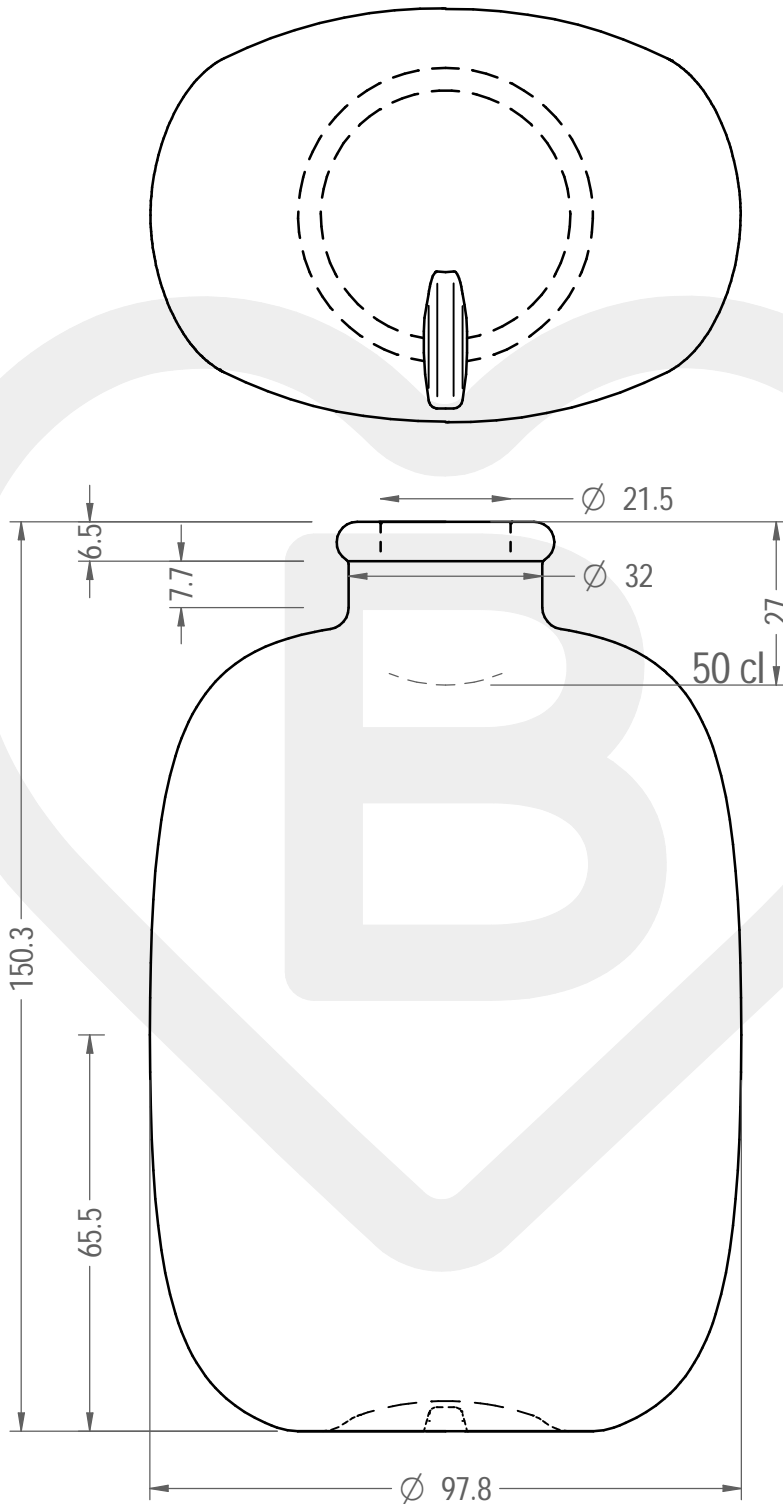

# BOT. STONE 500 A 6,5 # \*

Color : BIANCO

This drawing is approximate and not binding - Berlin Packaging Italy S.p.A. does not assume any guarantee or obligation for use of this drawing or for information contained therein

Brimful capacity (c.c.):	520	Weight (g):	400
Finish:	ANELLO	Minimum through bore (mm):	-
Pressure resistance (bar):	-		

For full technical details please contact sales representative

ITEM CODE: **42239D2**