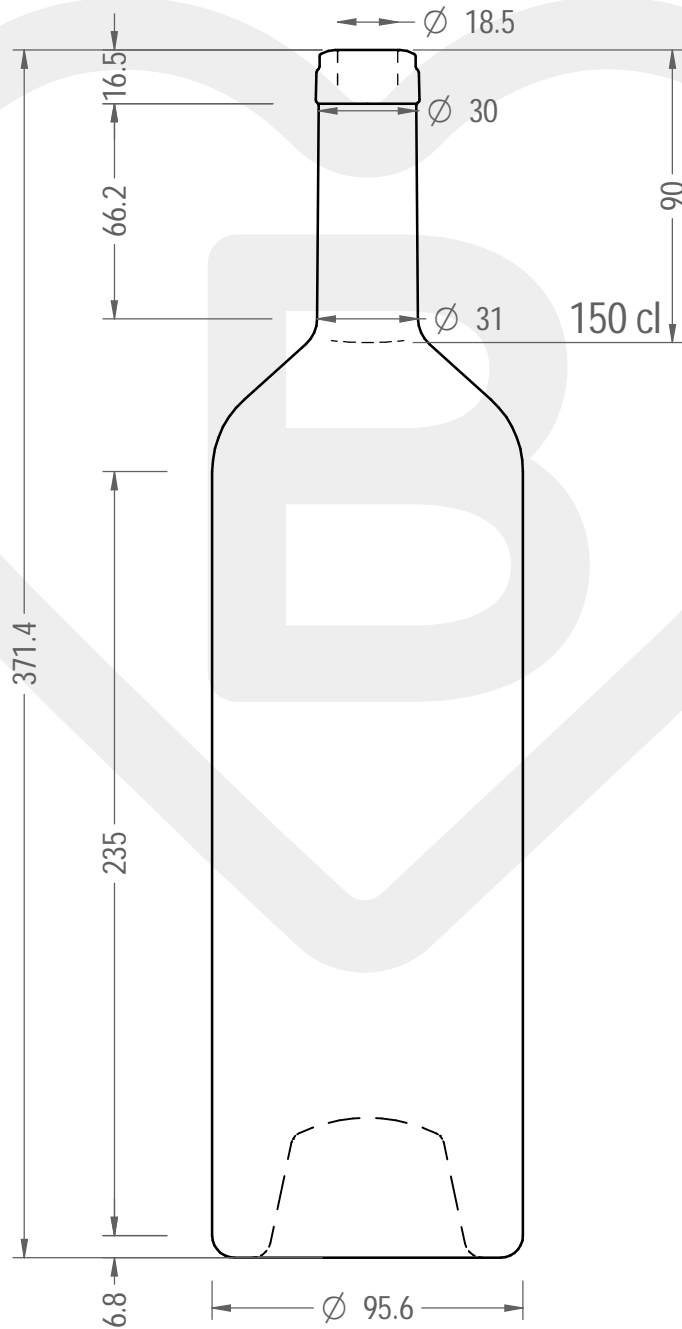

# BOT. BORD CASSIA 1500 EVO S VA \*

Color : VERDE ANTICO

This drawing is approximate and not binding - Berlin Packaging Italy S.p.A. does not assume any guarantee or obligation for use of this drawing or for information contained therein

|                            |         |                            |     |
|----------------------------|---------|----------------------------|-----|
| Brimful capacity (c.c.):   | 1530    | Weight (g):                | 900 |
| Finish:                    | SUGHERO | Minimum through bore (mm): | -   |
| Pressure resistance (bar): | -       |                            |     |