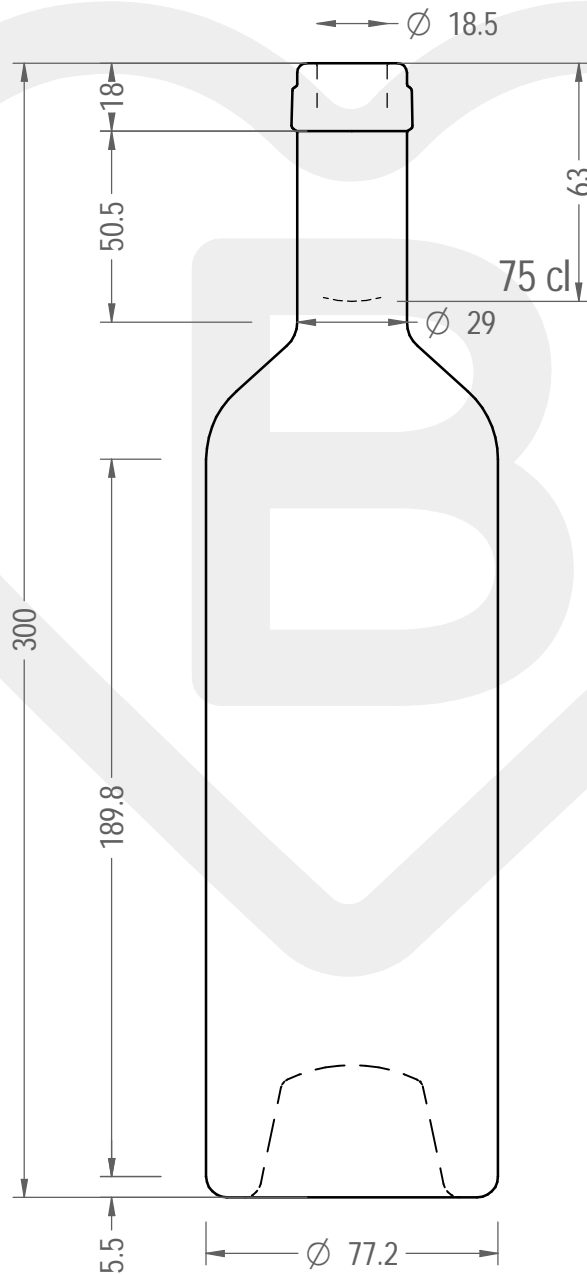

ITEM

BOT. BORD CASSIA EVO 750 S VA BA *

Color : VERDE ANTICO

This drawing is approximate and not binding - Berlin Packaging Italy S.p.A. does not assume any guarantee or obligation for use of this drawing or for information contained therein

Brimful capacity (c.c.):	770	Weight (g):	600
Finish:	SUGHERO	Minimum through bore (mm):	-
Pressure resistance (bar):	-		

For full technical details please contact sales representative

ITEM CODE: **42880P3**