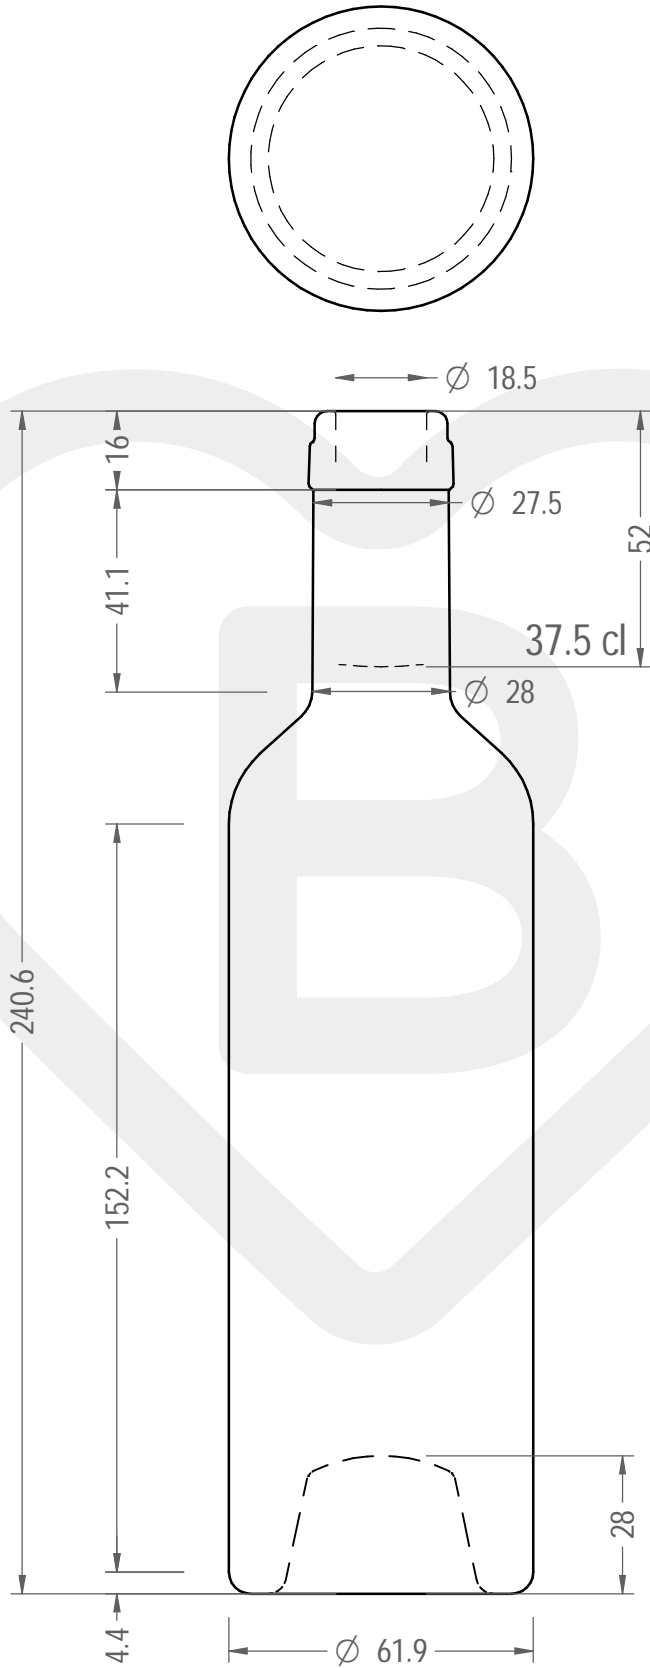

ITEM

BOT. BORD CASSIA 375 VA # *

Color : VERDE ANTICO

This drawing is approximate and not binding - Berlin Packaging Italy S.p.A. does not assume any guarantee or obligation for use of this drawing or for information contained therein

Brimful capacity (c.c.):	390	Weight (g):	350
Finish:	SUGHERO	Minimum through bore (mm):	-
Pressure resistance (bar):	-		

For full technical details please contact sales representative

ITEM CODE: **42632P2**