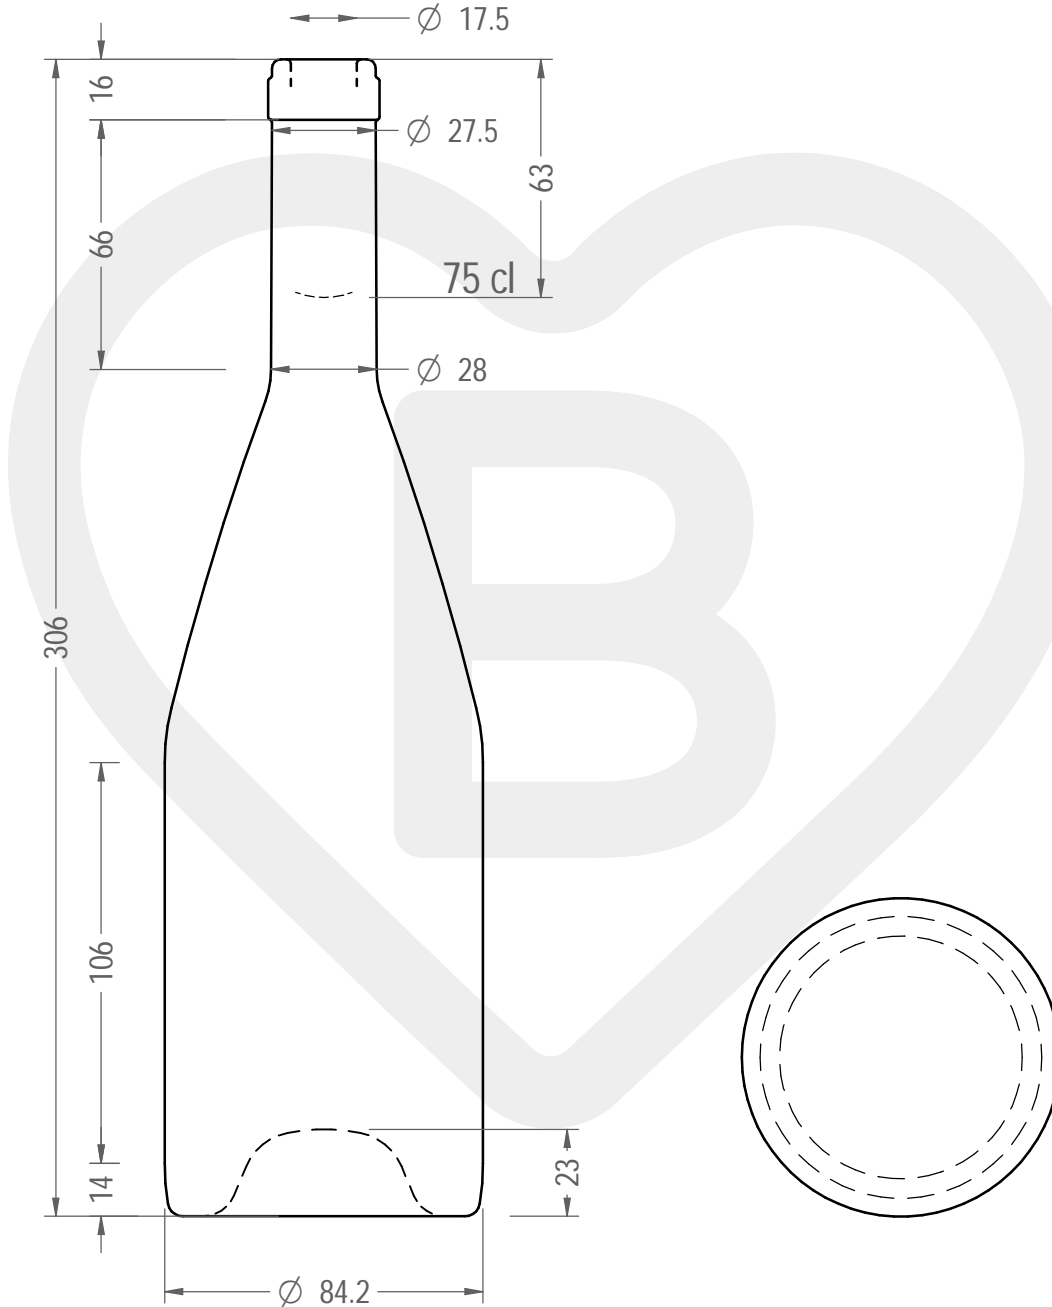

ITEM

BOT. BORG POSTUMIA 750 S VA # \$ *

Color : VERDE ANTICO

This drawing is approximate and not binding - Berlin Packaging Italy S.p.A. does not assume any guarantee or obligation for use of this drawing or for information contained therein

Brimful capacity (c.c.):	770	Weight (g):	550
Finish:	SUGHERO	Minimum through bore (mm):	-
Pressure resistance (bar):	-		

For full technical details please contact sales representative

ITEM CODE: **42968P3**