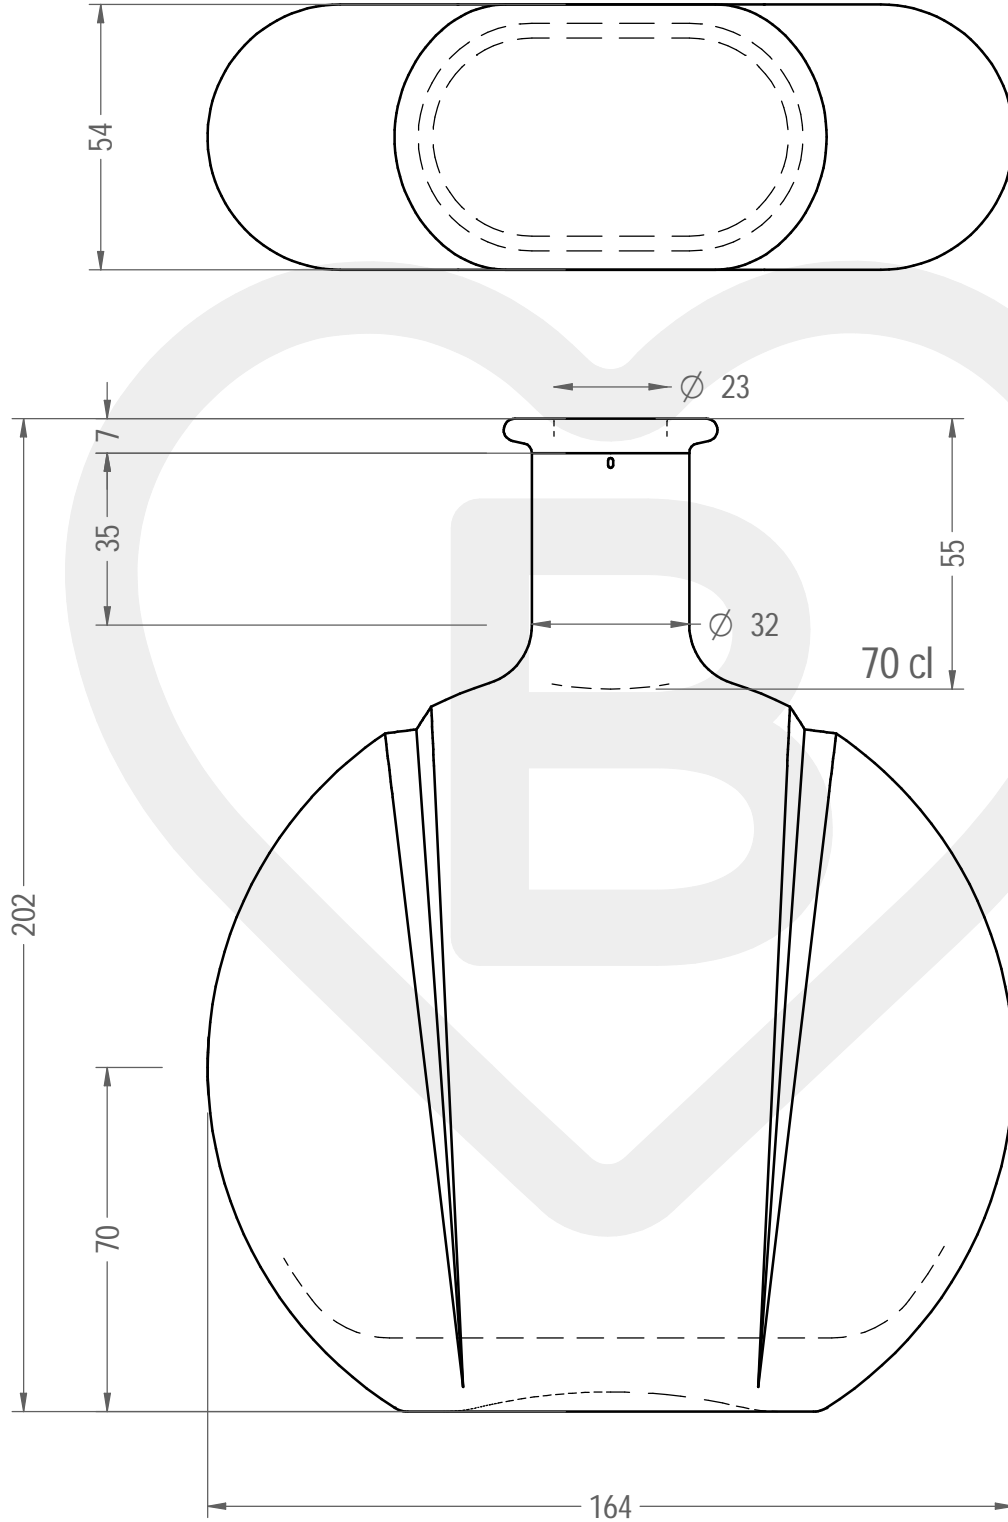

ITEM

BOT. JULIAN 700 BP *

Color : BIANCO EXTRA

This drawing is approximate and not binding - Berlin Packaging Italy S.p.A. does not assume any guarantee or obligation for use of this drawing or for information contained therein

Brimful capacity (c.c.):	728	Weight (g):	750
Finish:	BOCCA PROFUMO	Minimum through bore (mm):	-
Pressure resistance (bar):	-		

For full technical details please contact sales representative

ITEM CODE: **37231D3**