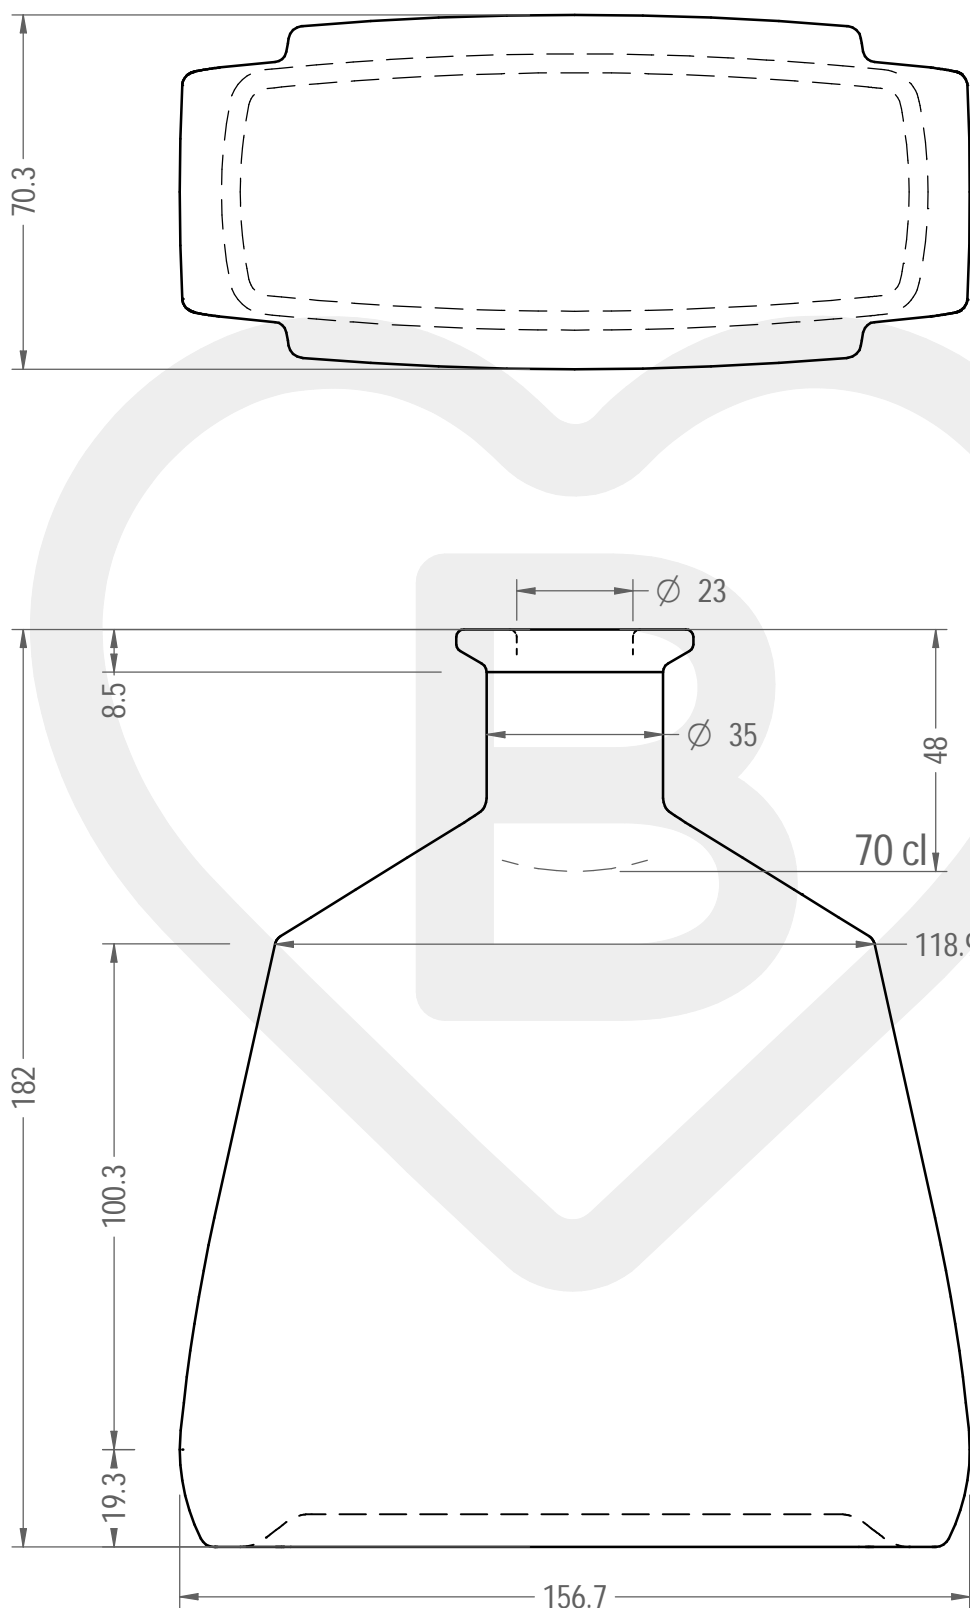

ITEM

BOT. MELODY 700 BP *

Color : BIANCO EXTRA

berlinpackaging.eu

This drawing is approximate and not binding - Berlin Packaging Italy S.p.A. does not assume any guarantee or obligation for use of this drawing or for information contained therein

Brimful capacity (c.c.):	730	Weight (g):	900
Finish:	BOCCA PROFUMO	Minimum through bore (mm):	-
Pressure resistance (bar):	-		

For full technical details please contact sales representative

ITEM CODE: **37260D2**