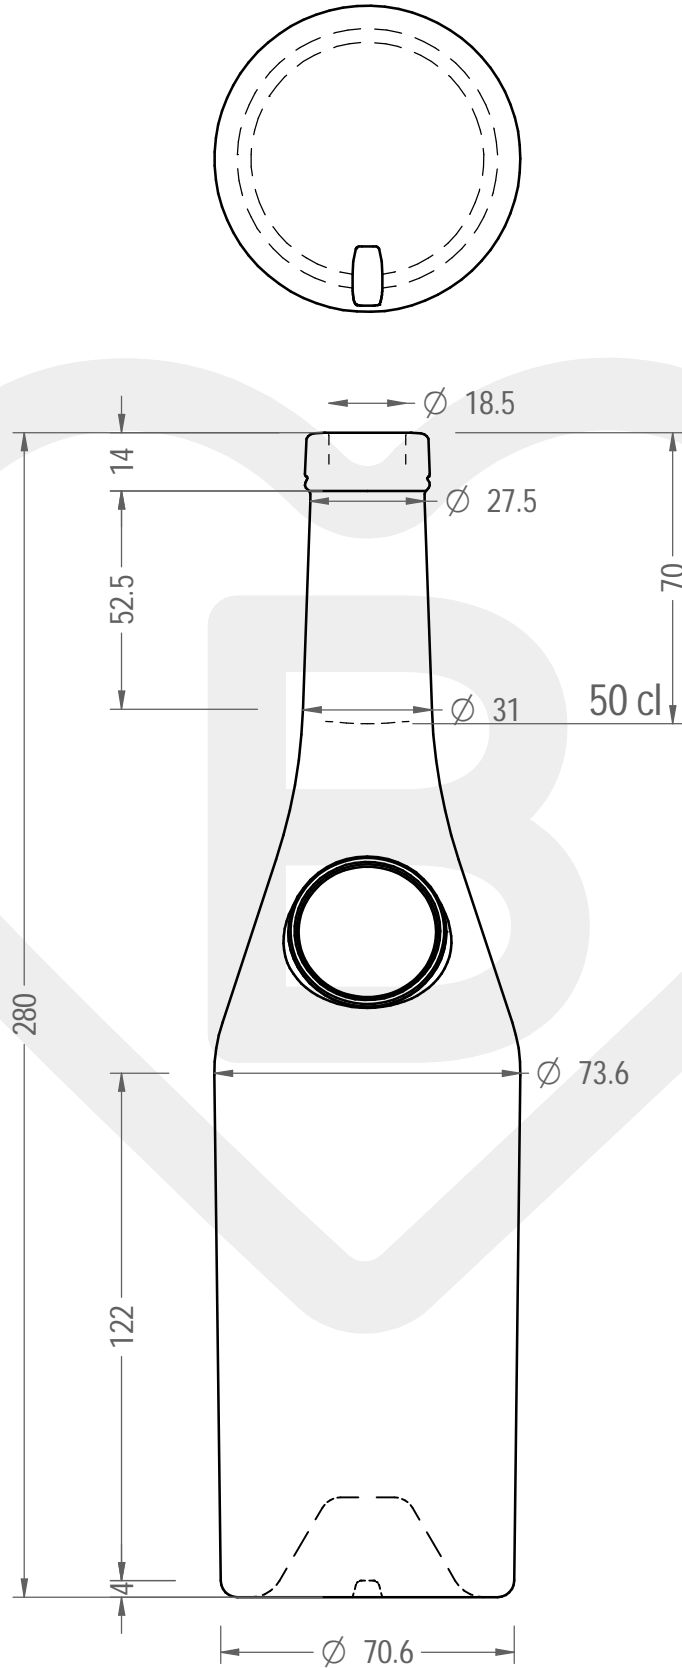

ITEM

BOT. PAILLARDE 500 BETS *

Color : BIANCO EXTRA

This drawing is approximate and not binding - Berlin Packaging Italy S.p.A. does not assume any guarantee or obligation for use of this drawing or for information contained therein

Brimful capacity (c.c.):	520	Weight (g):	500
Finish:	BETS	Minimum through bore (mm):	-
Pressure resistance (bar):	-		

For full technical details please contact sales representative

ITEM CODE: **37227D2**