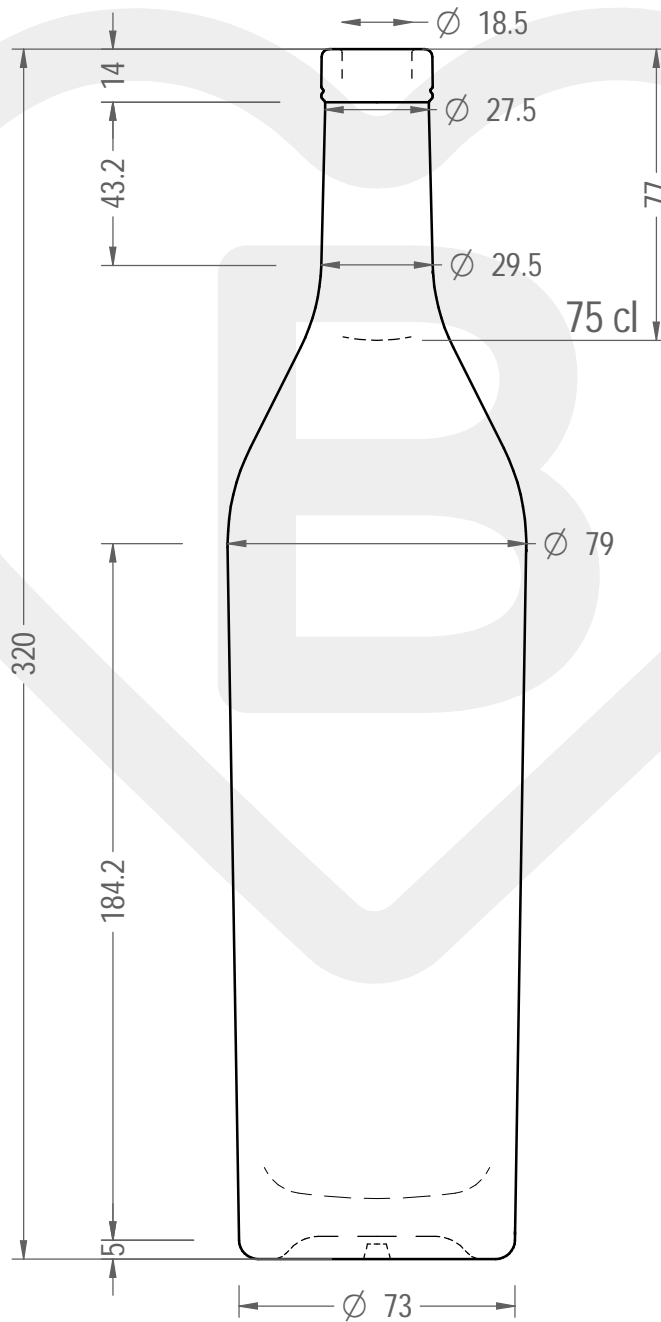

ITEM

BOT. COGNAC EXTRA 750 BETS *

Color : BIANCO EXTRA

This drawing is approximate and not binding - Berlin Packaging Italy S.p.A. does not assume any guarantee or obligation for use of this drawing or for information contained therein

Brimful capacity (c.c.):	777	Weight (g):	750
Finish:	BETS	Minimum through bore (mm):	-
Pressure resistance (bar):	-		

For full technical details please contact sales representative

ITEM CODE: **37201D2**