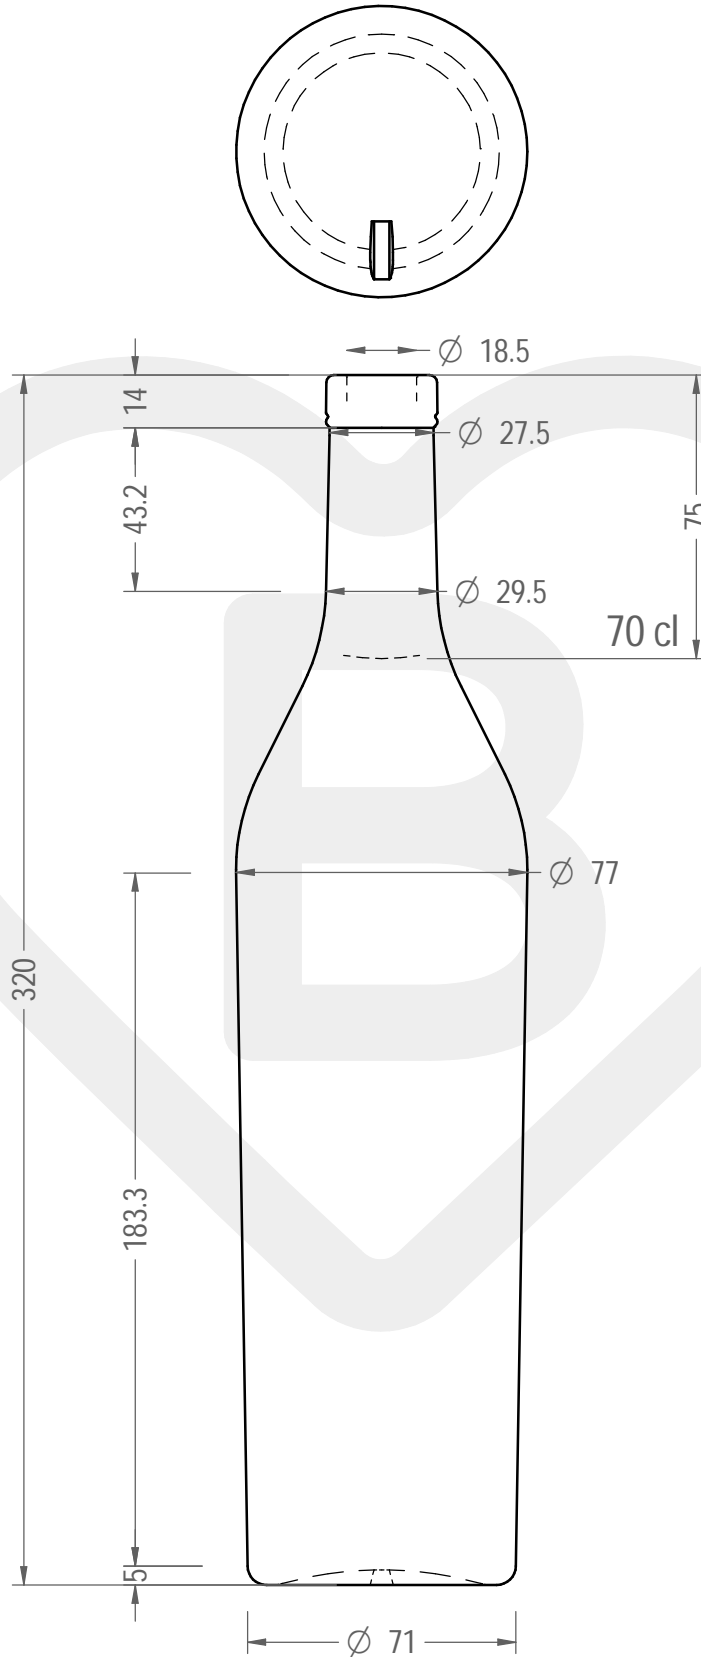

ITEM

BOT. COGNAC EXTRA 700 BETS *

Color : BIANCO EXTRA

This drawing is approximate and not binding - Berlin Packaging Italy S.p.A. does not assume any guarantee or obligation for use of this drawing or for information contained therein

Brimful capacity (c.c.):	726	Weight (g):	750
Finish:	BETS	Minimum through bore (mm):	-
Pressure resistance (bar):	-		

For full technical details please contact sales representative

ITEM CODE: **37199D3**