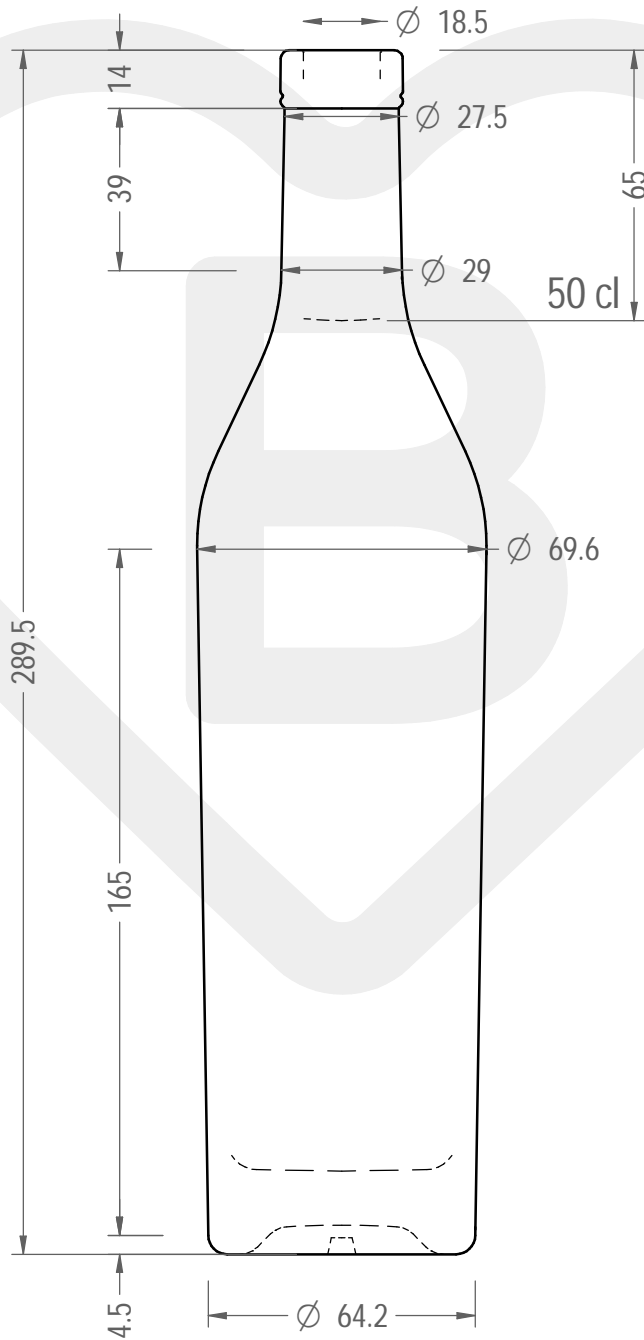

ITEM

BOT. COGNAC EXTRA 500 BETS *

Color : BIANCO EXTRA

This drawing is approximate and not binding - Berlin Packaging Italy S.p.A. does not assume any guarantee or obligation for use of this drawing or for information contained therein

Brimful capacity (c.c.):	520	Weight (g):	600
Finish:	BETS	Minimum through bore (mm):	-
Pressure resistance (bar):	-		

For full technical details please contact sales representative

ITEM CODE: **37198D2**