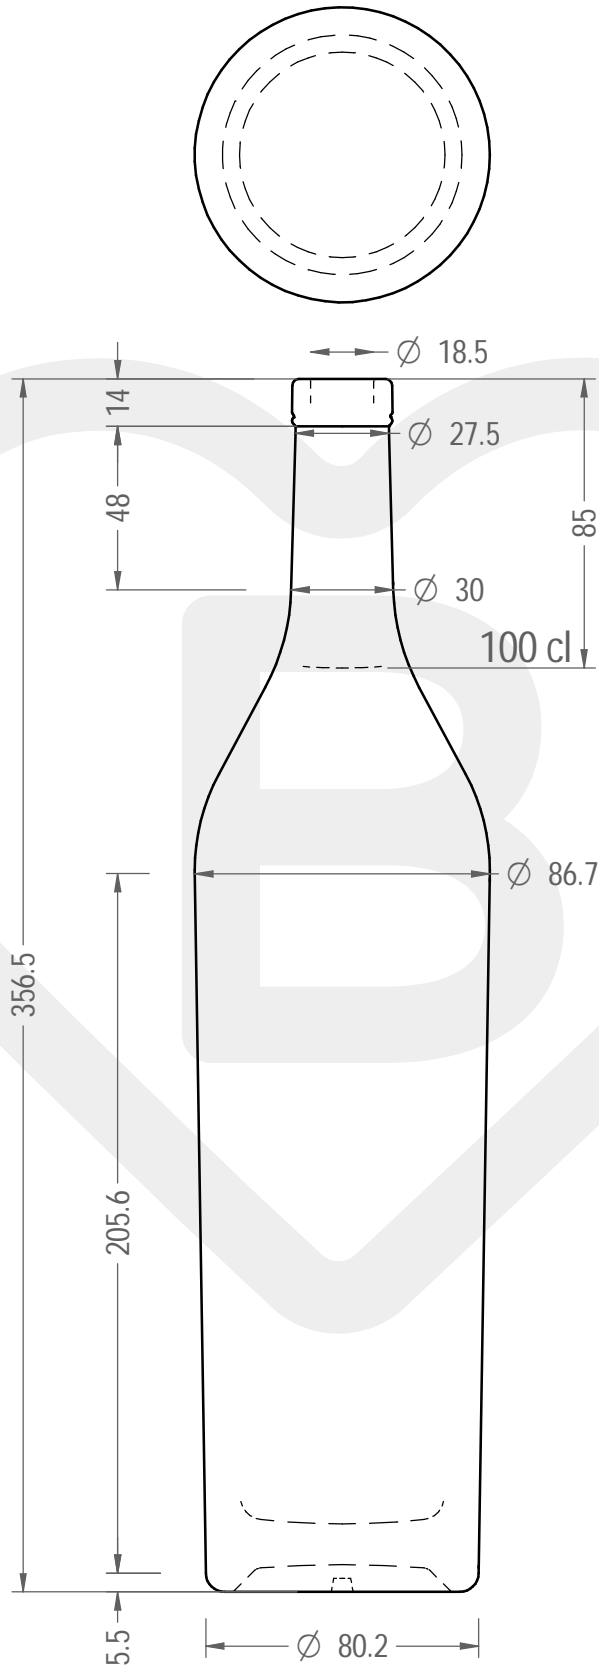

ITEM

BOT. COGNAC EXTRA 1000 BETS *

Color : BIANCO EXTRA

This drawing is approximate and not binding - Berlin Packaging Italy S.p.A. does not assume any guarantee or obligation for use of this drawing or for information contained therein

Brimful capacity (c.c.):	1030	Weight (g):	1000
Finish:	BETS	Minimum through bore (mm):	-
Pressure resistance (bar):	-		

For full technical details please contact sales representative

ITEM CODE: **37193D1**

Source: 37193
Last update: 18/12/2023