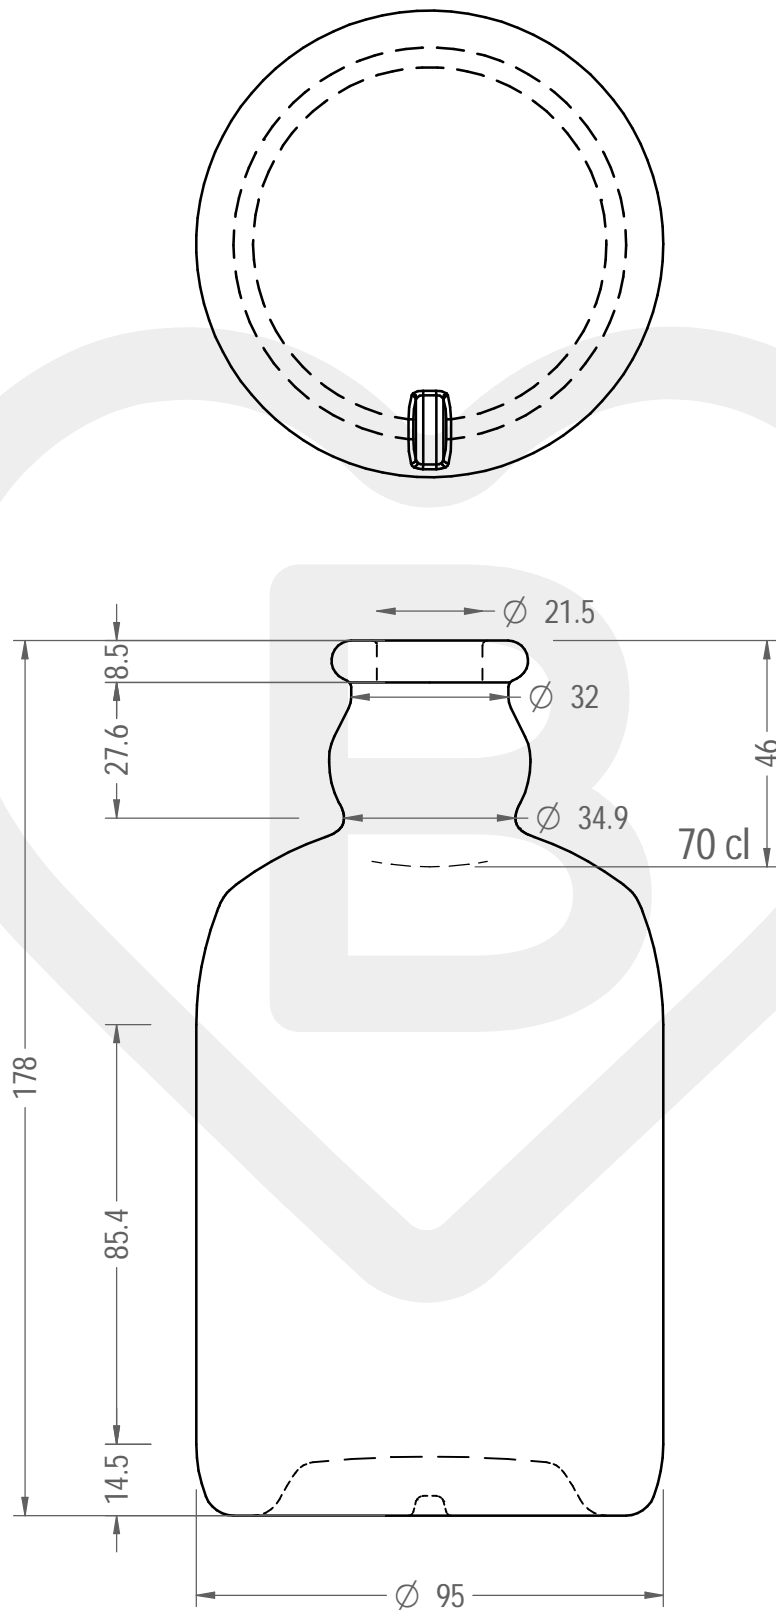

ITEM

BOT. LUMIERE 700 A 8,5 # *

Color : BIANCO

berlinpackaging.eu

This drawing is approximate and not binding - Berlin Packaging Italy S.p.A. does not assume any guarantee or obligation for use of this drawing or for information contained therein

Brimful capacity (c.c.):	730	Weight (g):	500
Finish:	ANELLO	Minimum through bore (mm):	19
Pressure resistance (bar):	-		

For full technical details please contact sales representative

ITEM CODE: **42155D2**