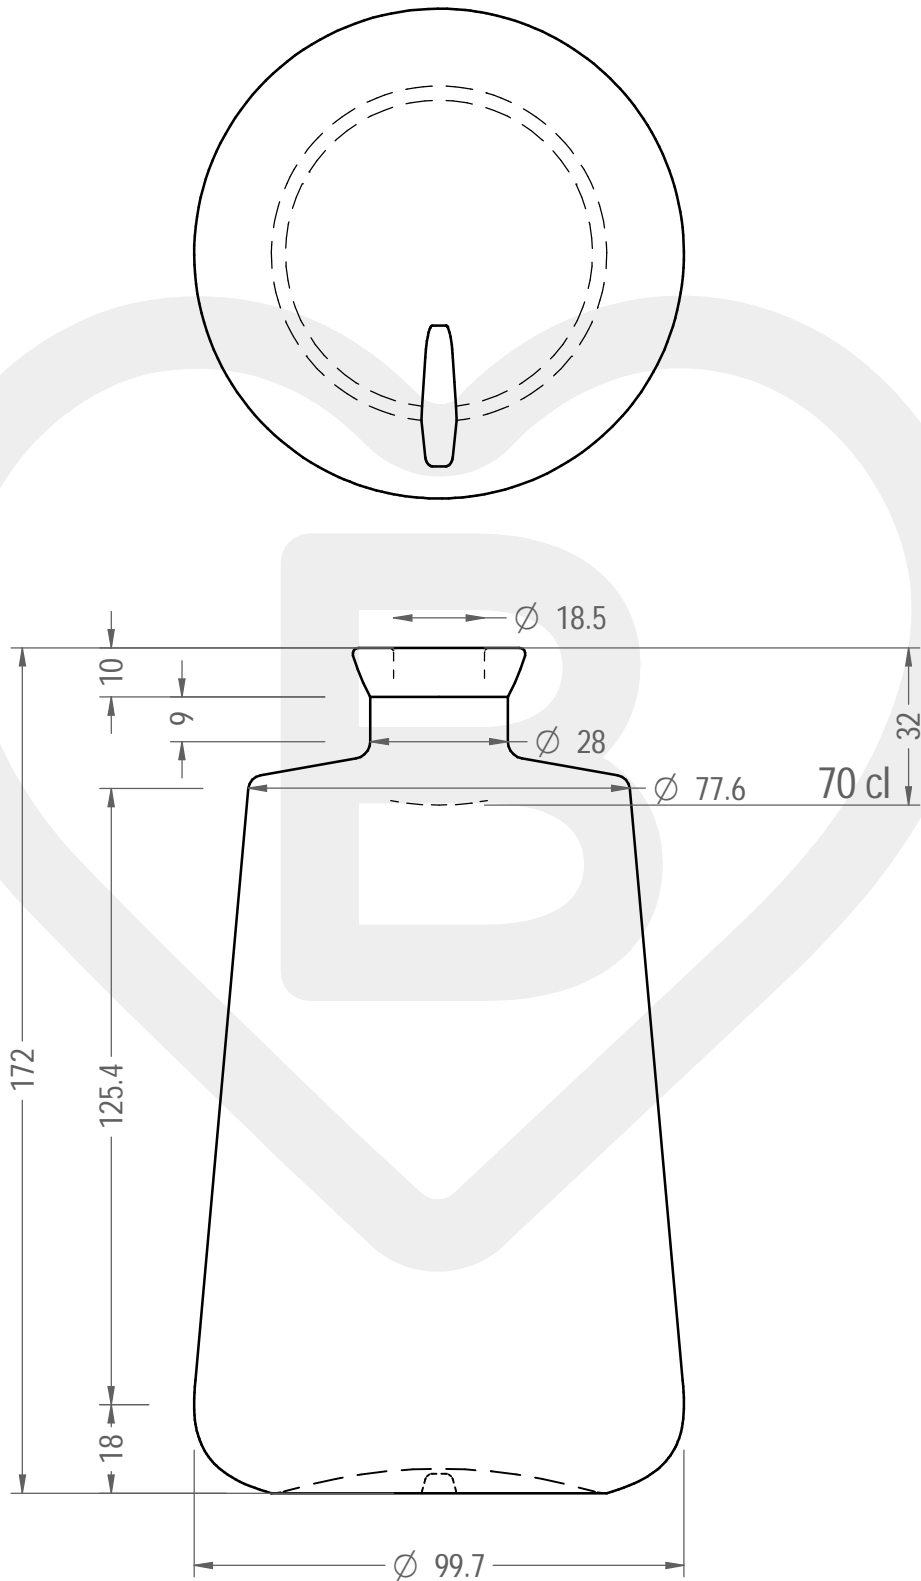

ITEM

BOT. ALCHEMIST 700 BP # *

Color : BIANCO

MODELLO DEPOSITATO - PATENTED

This drawing is approximate and not binding - Berlin Packaging Italy S.p.A. does not assume any guarantee or obligation for use of this drawing or for information contained therein

Brimful capacity (c.c.):	728	Weight (g):	500
Finish:	BOCCA PROFUMO	Minimum through bore (mm):	16
Pressure resistance (bar):	-		

For full technical details please contact sales representative

ITEM CODE: **42153D2**