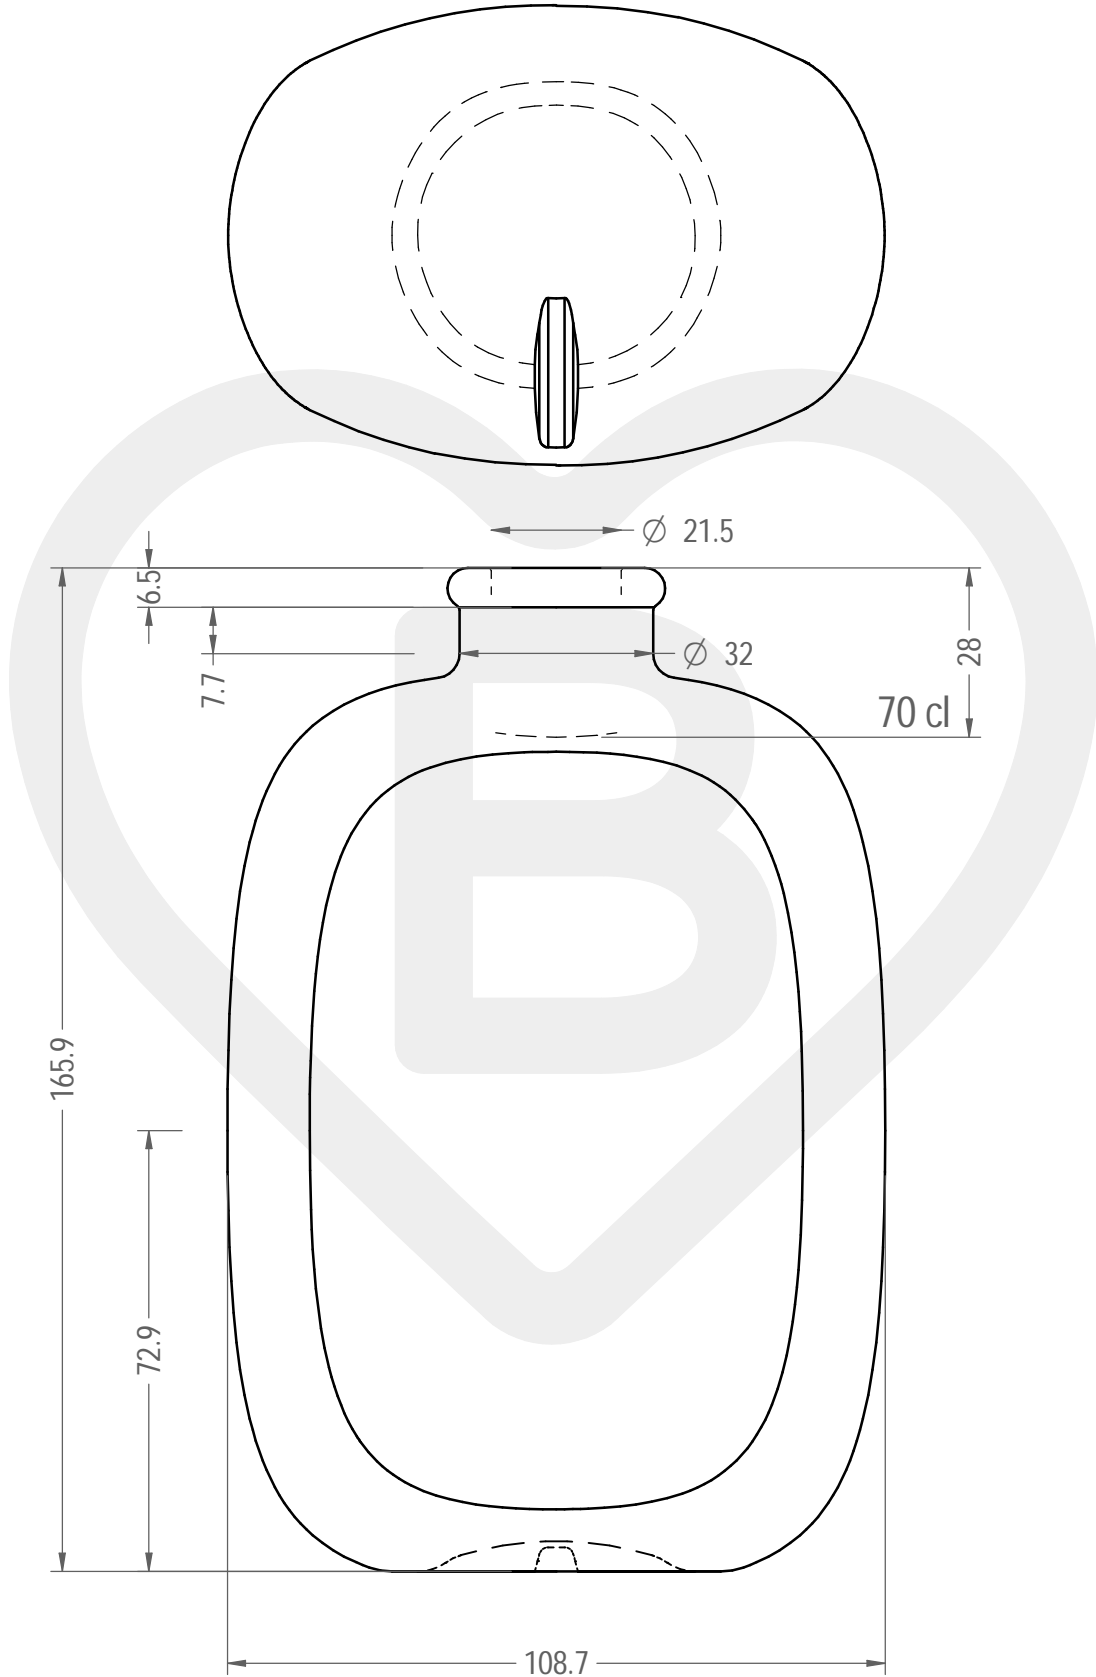

ITEM

BOT. STONE 700 A 6,5 # *

Color : BIANCO

This drawing is approximate and not binding - Berlin Packaging Italy S.p.A. does not assume any guarantee or obligation for use of this drawing or for information contained therein

Brimful capacity (c.c.):	728	Weight (g):	500
Finish:	ANELLO	Minimum through bore (mm):	18
Pressure resistance (bar):	-		

For full technical details please contact sales representative

ITEM CODE: **42154D2**