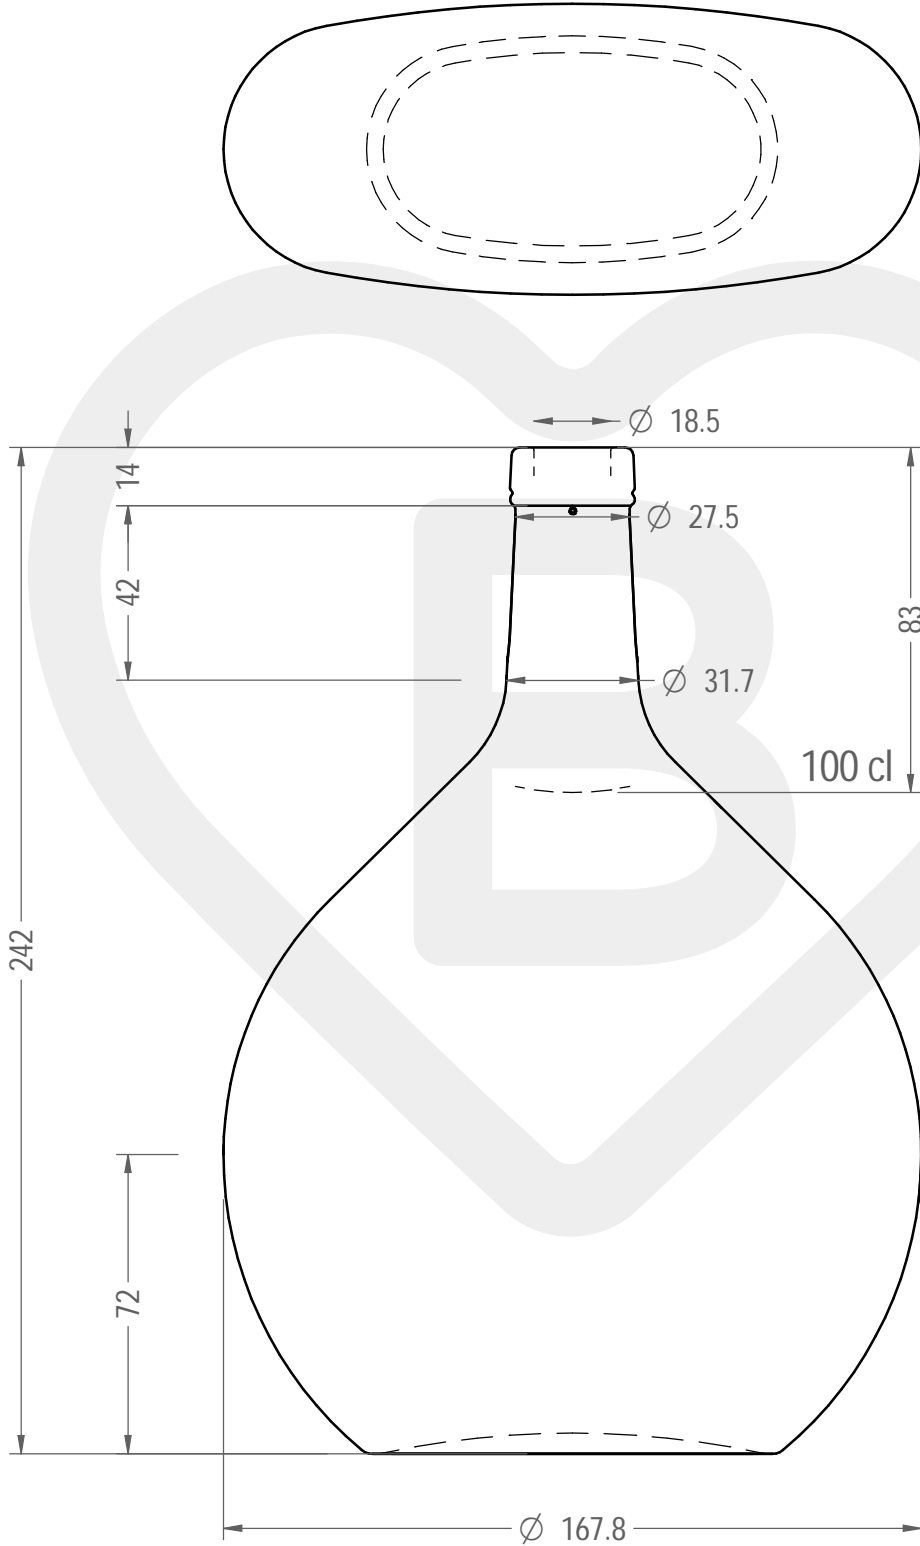

# BOT. BASQUAISE 1000 BETS ST \*

Color : BIANCO

This drawing is approximate and not binding - Berlin Packaging Italy S.p.A. does not assume any guarantee or obligation for use of this drawing or for information contained therein

Brimful capacity (c.c.):	1040	Weight (g):	850
Finish:	BETS	Minimum through bore (mm):	-
Pressure resistance (bar):	-		

For full technical details please contact sales representative

ITEM CODE: **37432D2**