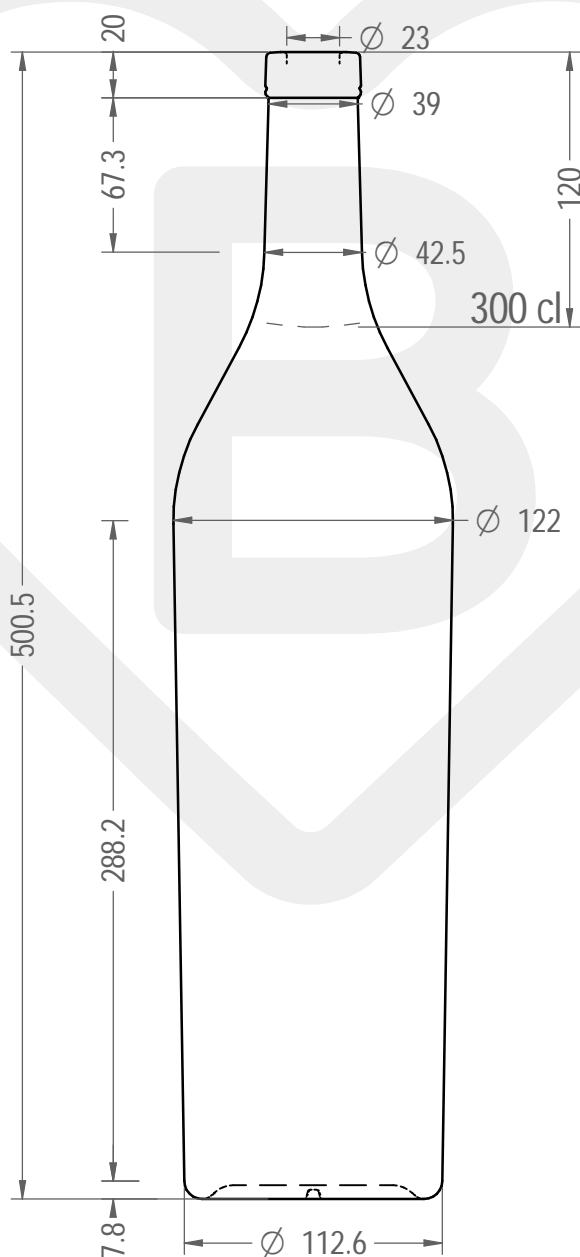

ITEM

BOT. COGNAC EXTRA 3000 BETS *

Color : BIANCO EXTRA

berlinpackaging.eu

This drawing is approximate and not binding - Berlin Packaging Italy S.p.A. does not assume any guarantee or obligation for use of this drawing or for information contained therein

Brimful capacity (c.c.):	3090	Weight (g):	2250
Finish:	BETS	Minimum through bore (mm):	-
Pressure resistance (bar):	-		

For full technical details please contact sales representative

ITEM CODE: **37254D2**