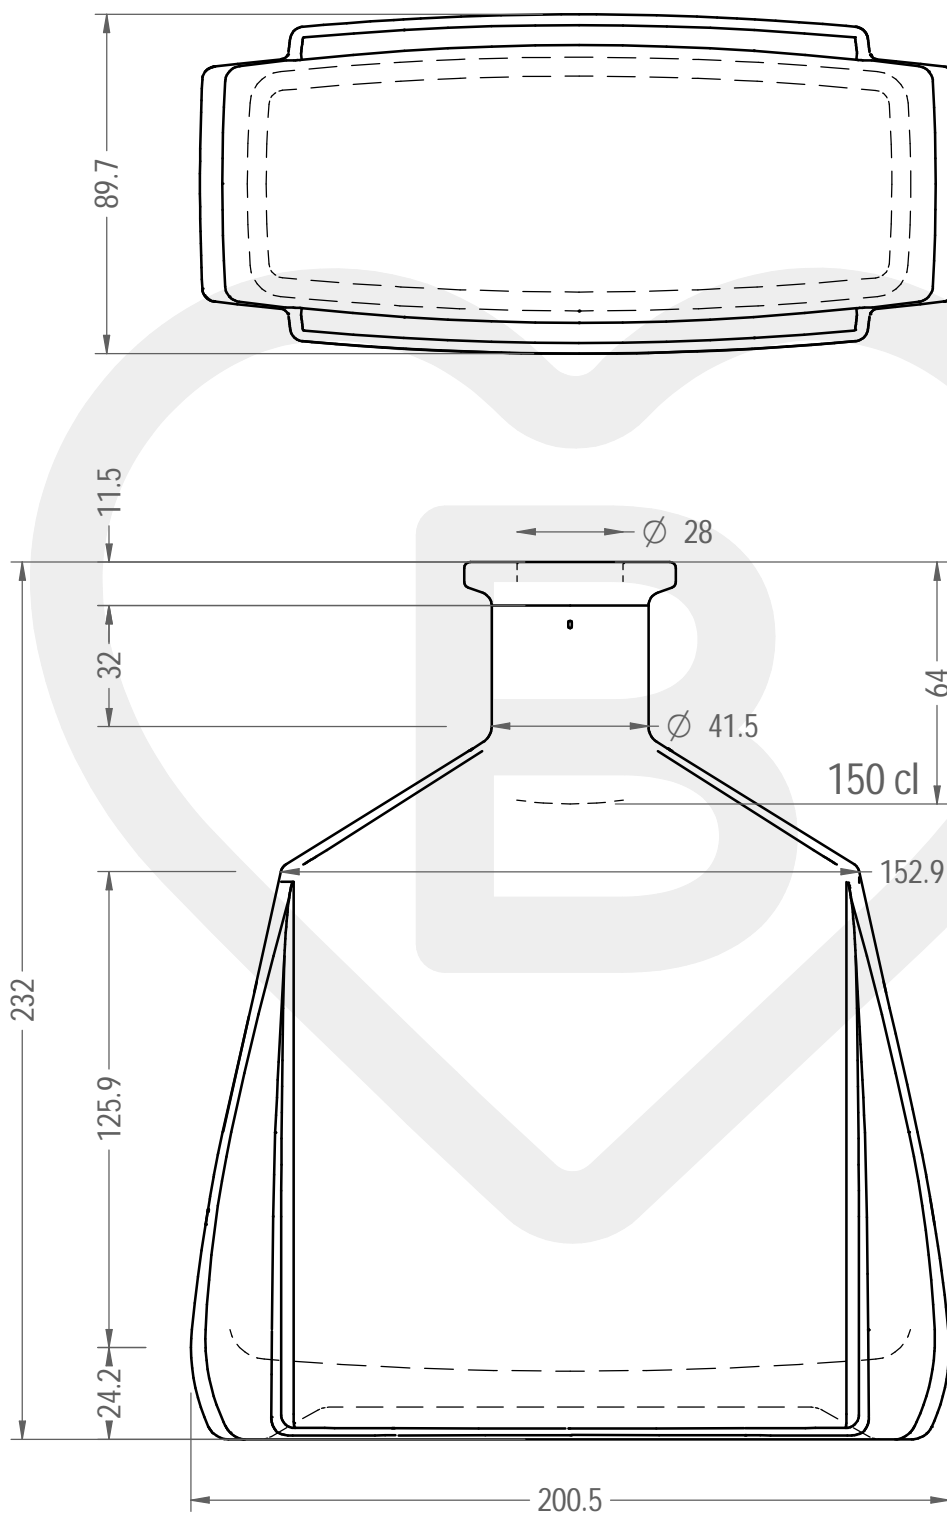

ITEM

BOT. MELODY 1500 BP *

Color : BIANCO EXTRA

berlinpackaging.eu

This drawing is approximate and not binding - Berlin Packaging Italy S.p.A. does not assume any guarantee or obligation for use of this drawing or for information contained therein

Brimful capacity (c.c.):	1560	Weight (g):	1750
Finish:	BOCCA PROFUMO	Minimum through bore (mm):	-
Pressure resistance (bar):	-		

For full technical details please contact sales representative

ITEM CODE: **37241D2**