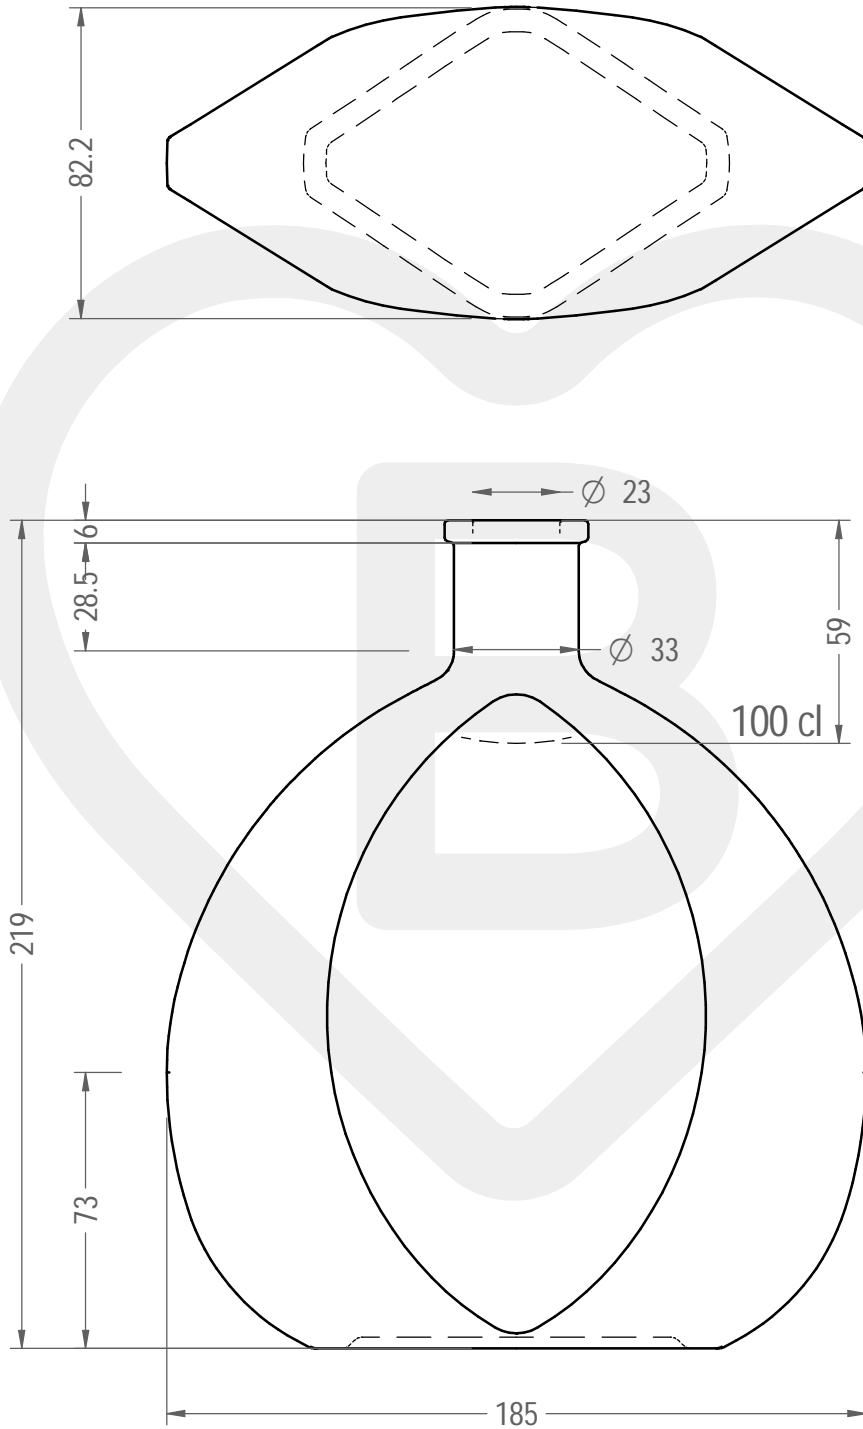

ITEM

BOT. FEROE 1000 A 6 *

Color : BIANCO EXTRA

This drawing is approximate and not binding - Berlin Packaging Italy S.p.A. does not assume any guarantee or obligation for use of this drawing or for information contained therein

Brimful capacity (c.c.):	1046	Weight (g):	930
Finish:	ANELLO	Minimum through bore (mm):	-
Pressure resistance (bar):	-		

For full technical details please contact sales representative

ITEM CODE: **37202D1**