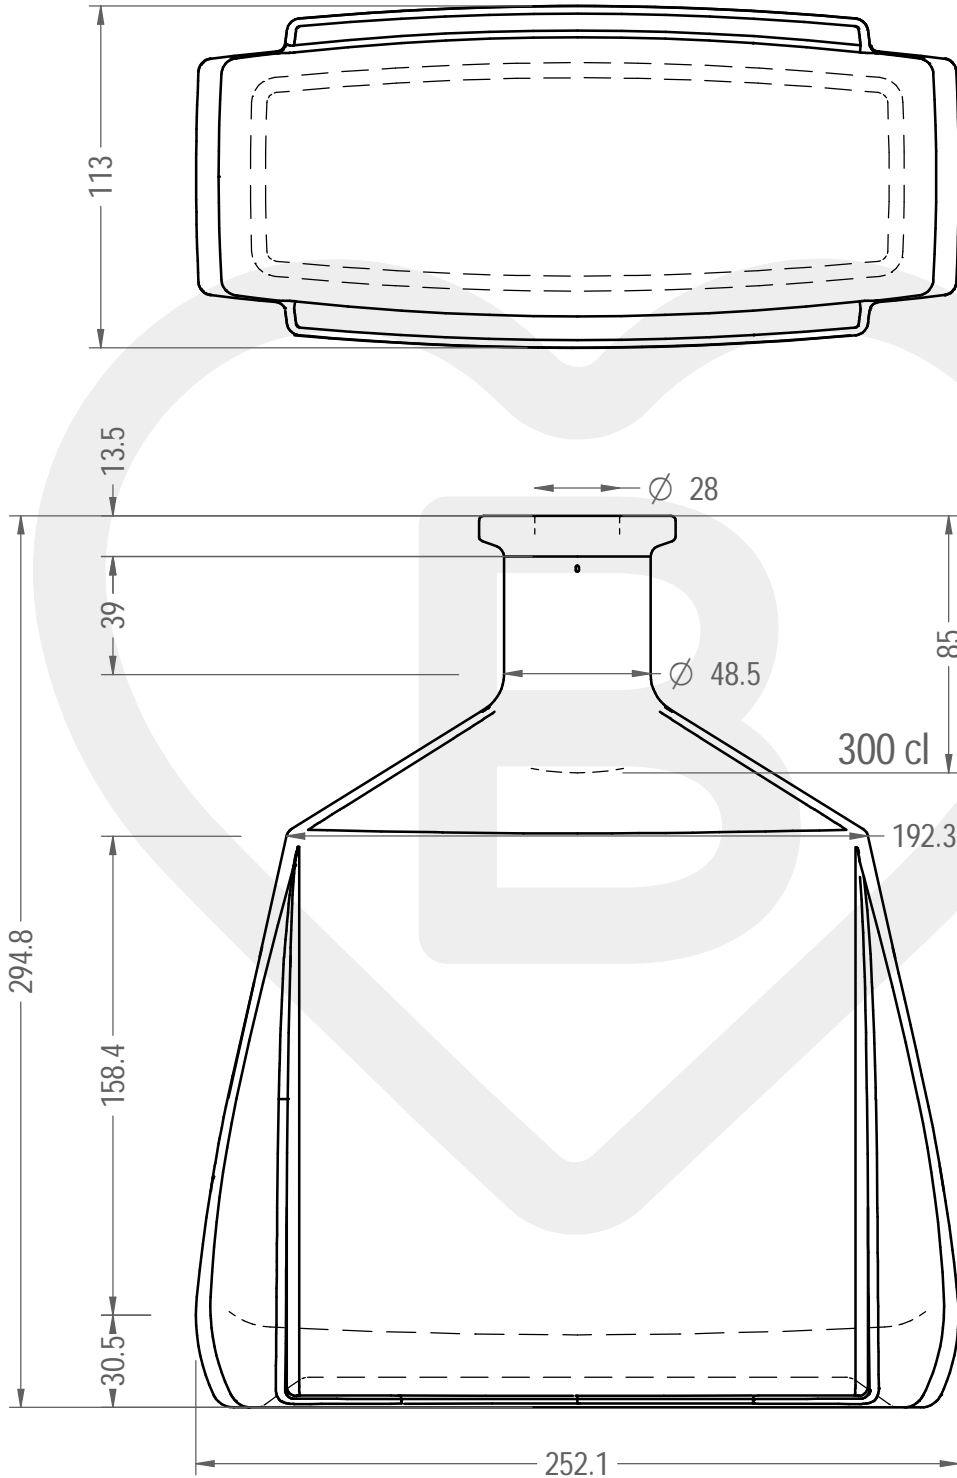

ITEM

BOT. MELODY 3000 BP *

Color : BIANCO EXTRA

This drawing is approximate and not binding - Berlin Packaging Italy S.p.A. does not assume any guarantee or obligation for use of this drawing or for information contained therein

Brimful capacity (c.c.):	3120	Weight (g):	3300
Finish:	BOCCA PROFUMO	Minimum through bore (mm):	-
Pressure resistance (bar):	-		

For full technical details please contact sales representative

ITEM CODE: **37234D2**