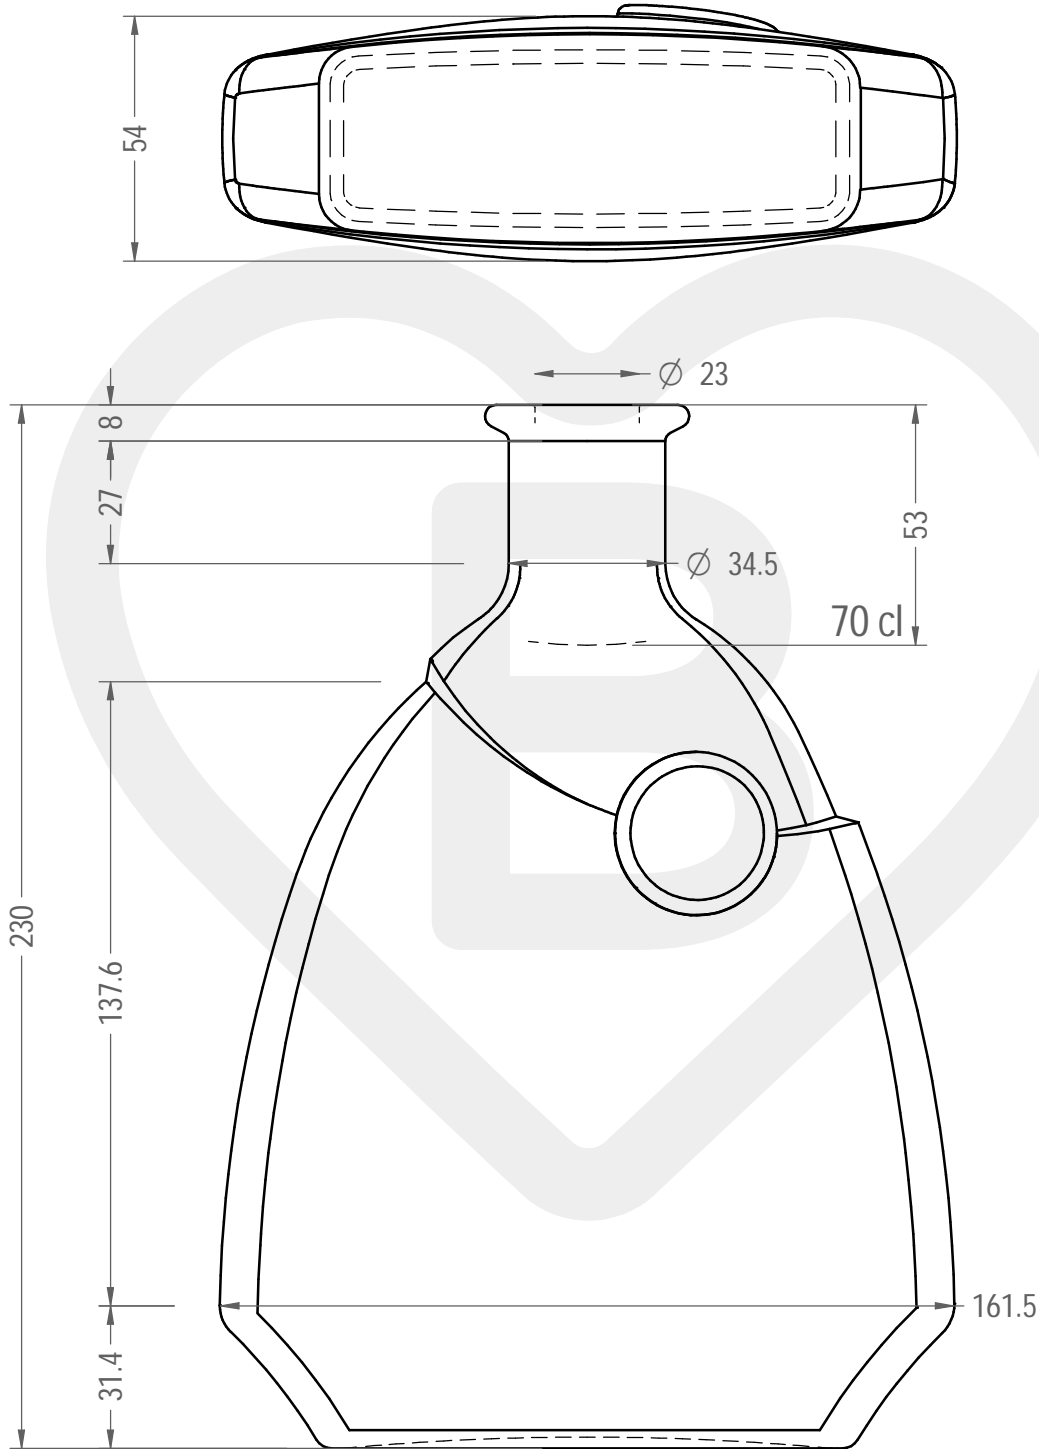

ITEM

BOT. MONTIGNY 700 BP *

Color : BIANCO EXTRA

This drawing is approximate and not binding - Berlin Packaging Italy S.p.A. does not assume any guarantee or obligation for use of this drawing or for information contained therein

Brimful capacity (c.c.):	730	Weight (g):	900
Finish:	BOCCA PROFUMO	Minimum through bore (mm):	-
Pressure resistance (bar):	-		

For full technical details please contact sales representative

ITEM CODE: **37239D2**