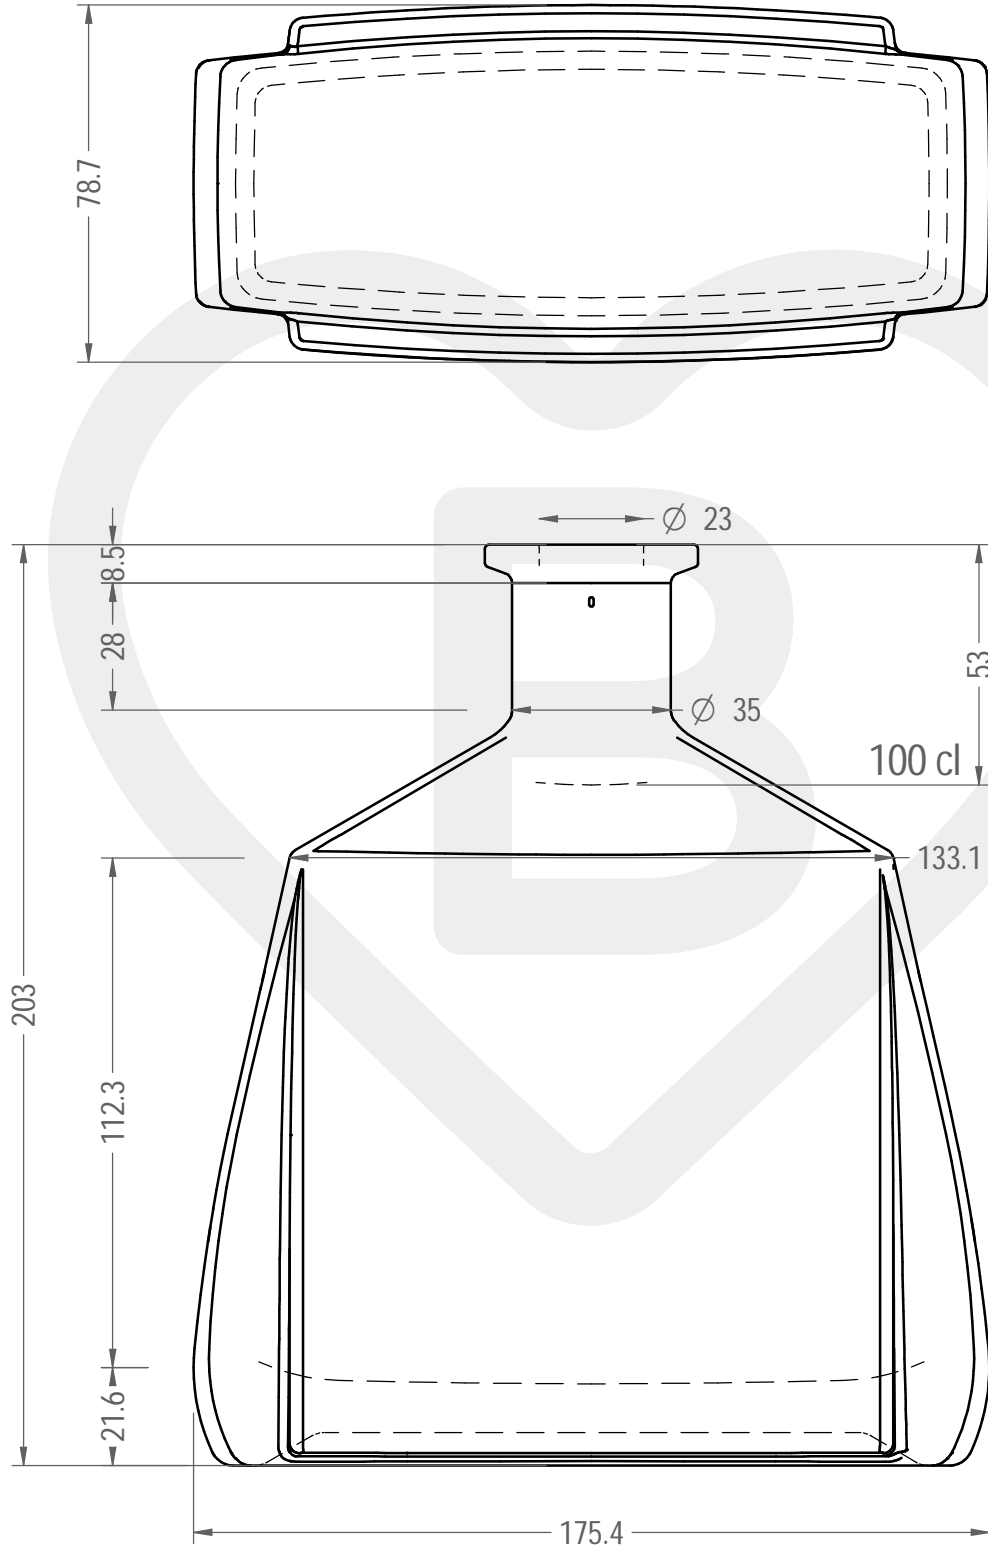

ITEM

BOT. MELODY 1000 BP *

Color : BIANCO EXTRA

This drawing is approximate and not binding - Berlin Packaging Italy S.p.A. does not assume any guarantee or obligation for use of this drawing or for information contained therein

Brimful capacity (c.c.):	1040	Weight (g):	1200
Finish:	BOCCA PROFUMO	Minimum through bore (mm):	-
Pressure resistance (bar):	-		

For full technical details please contact sales representative

ITEM CODE: **37232D2**