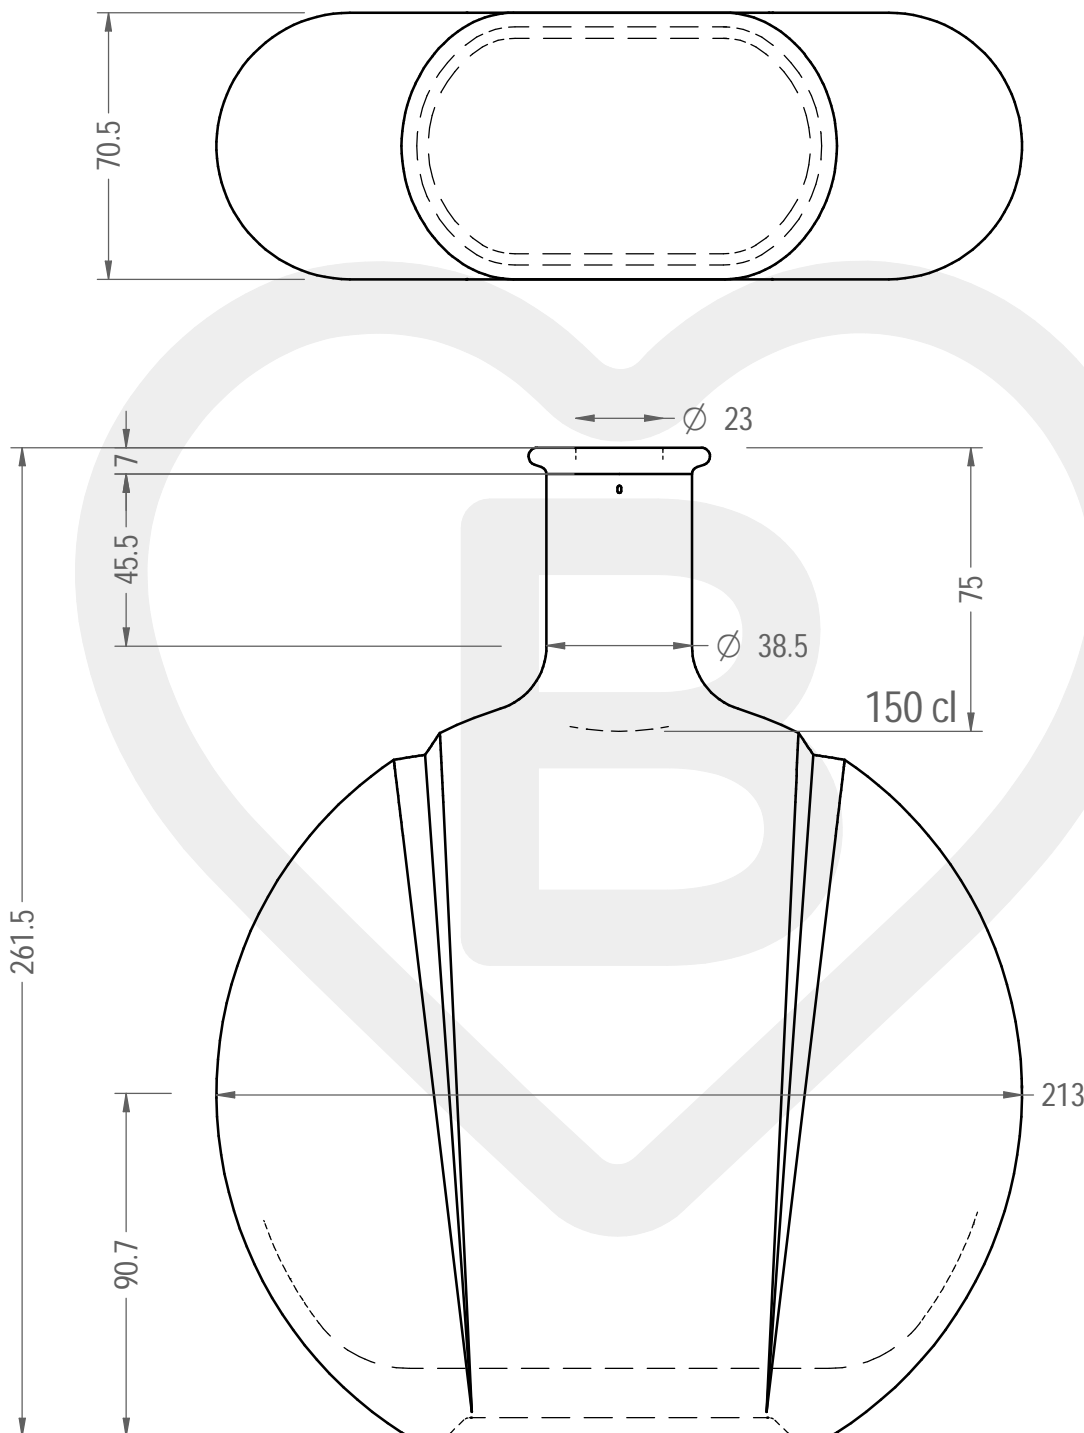

ITEM

BOT. JULIAN 1500 BP *

Color : BIANCO EXTRA

berlinpackaging.eu

This drawing is approximate and not binding - Berlin Packaging Italy S.p.A. does not assume any guarantee or obligation for use of this drawing or for information contained therein

Brimful capacity (c.c.):	1550	Weight (g):	1750
Finish:	BOCCA PROFUMO	Minimum through bore (mm):	-
Pressure resistance (bar):	-		

For full technical details please contact sales representative

ITEM CODE: **37230D2**