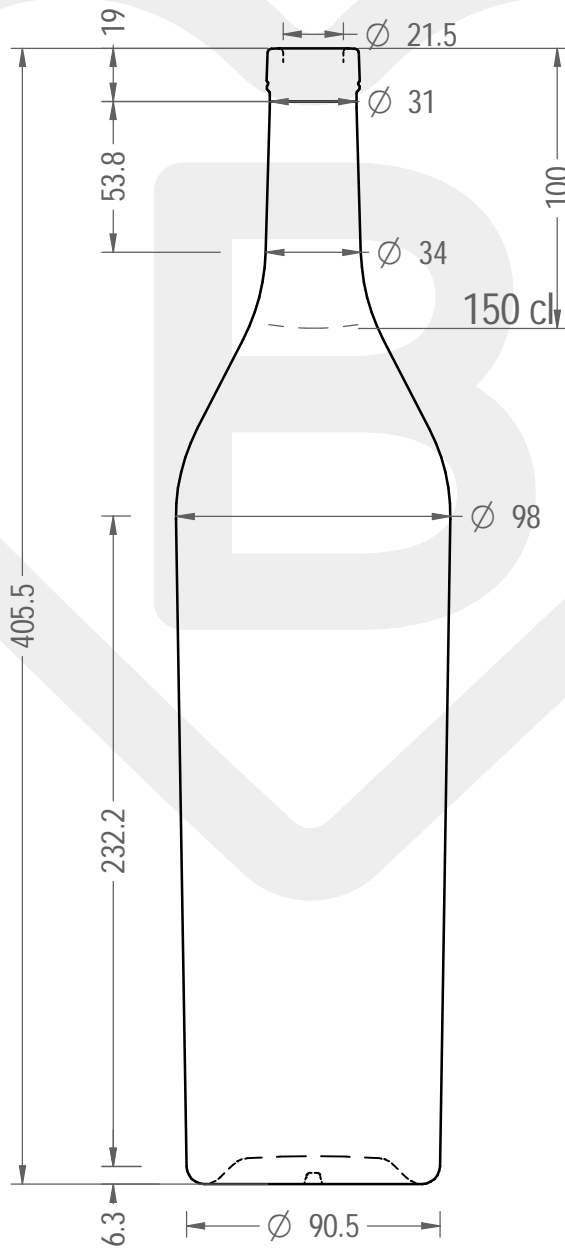

ITEM

BOT. COGNAC EXTRA 1500 BETS *

Color : BIANCO EXTRA

This drawing is approximate and not binding - Berlin Packaging Italy S.p.A. does not assume any guarantee or obligation for use of this drawing or for information contained therein

Brimful capacity (c.c.):	1545	Weight (g):	1300
Finish:	BETS	Minimum through bore (mm):	-
Pressure resistance (bar):	-		

For full technical details please contact sales representative

ITEM CODE: **37194D2**