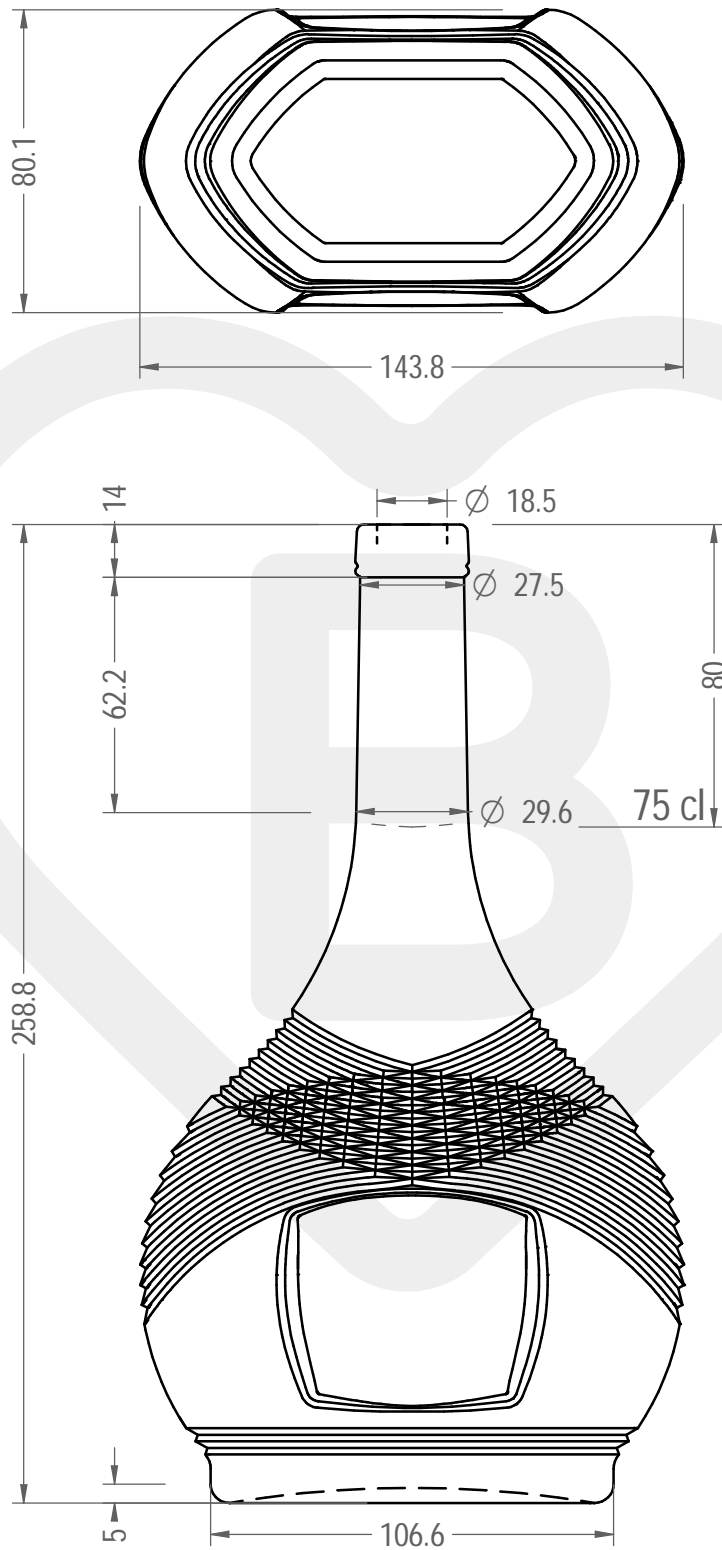

ITEM

BOT. DEXTER 750 BETS *

Color : BIANCO EXTRA

This drawing is approximate and not binding - Berlin Packaging Italy S.p.A. does not assume any guarantee or obligation for use of this drawing or for information contained therein

Brimful capacity (c.c.):	772	Weight (g):	600
Finish:	BETS	Minimum through bore (mm):	-
Pressure resistance (bar):	-		

For full technical details please contact sales representative

ITEM CODE: **37191D3**