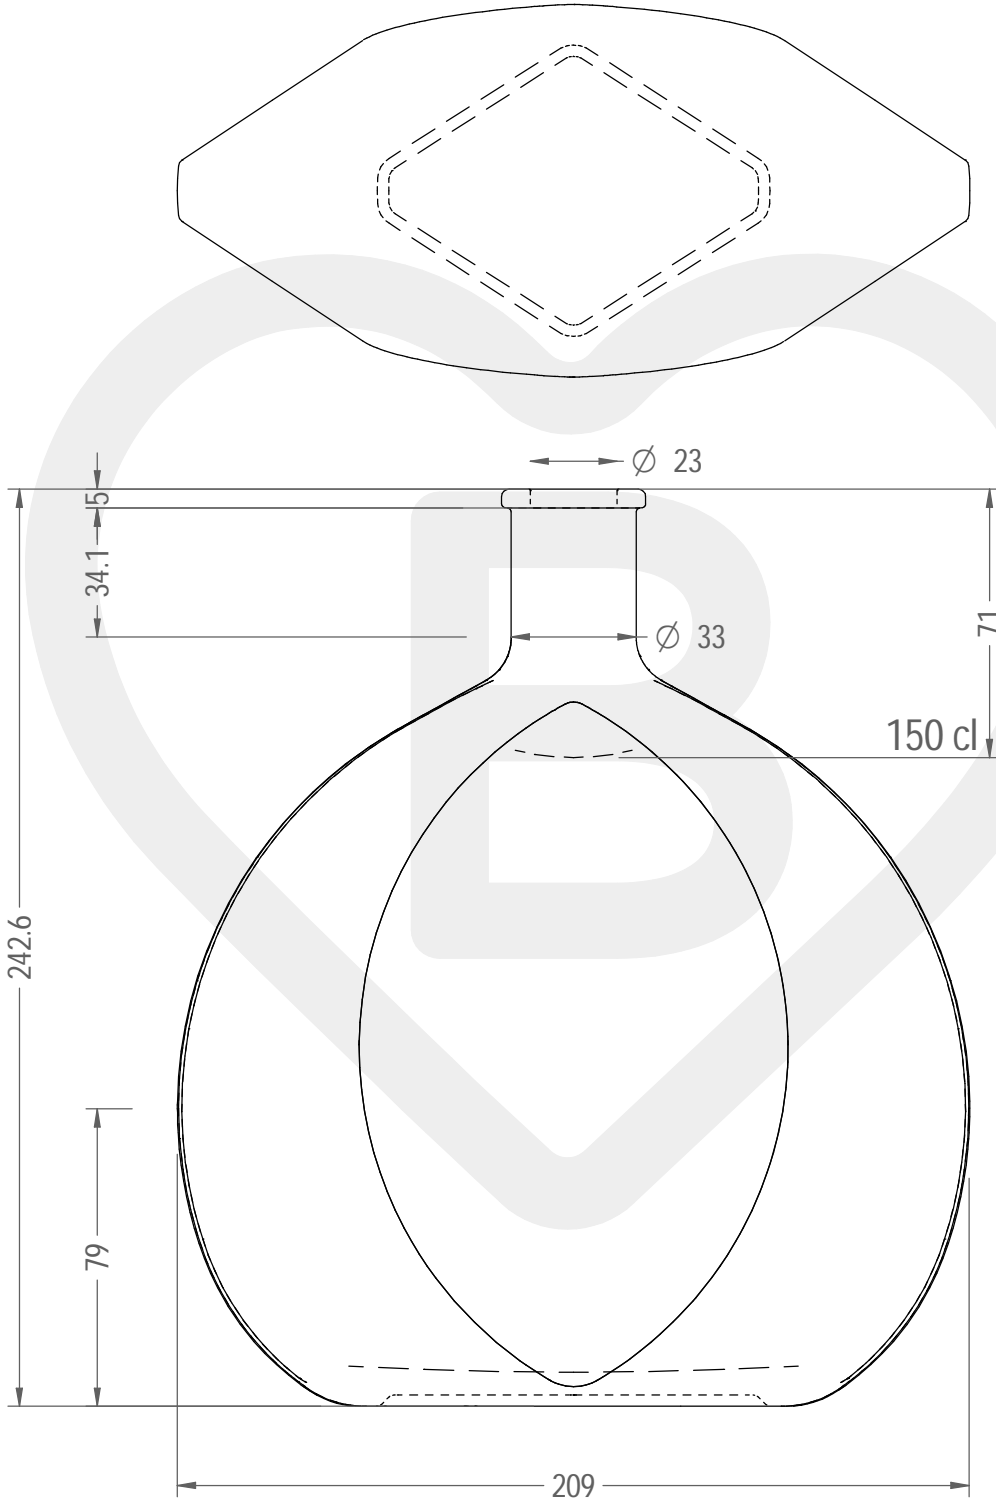

ITEM

BOT. FEROE 1500 F 6 *

Color : BIANCO

This drawing is approximate and not binding - Berlin Packaging Italy S.p.A. does not assume any guarantee or obligation for use of this drawing or for information contained therein

Brimful capacity (c.c.):	1569	Weight (g):	1200
Finish:	FASCETTA	Minimum through bore (mm):	-
Pressure resistance (bar):	-		

For full technical details please contact sales representative

ITEM CODE: **37104D2**