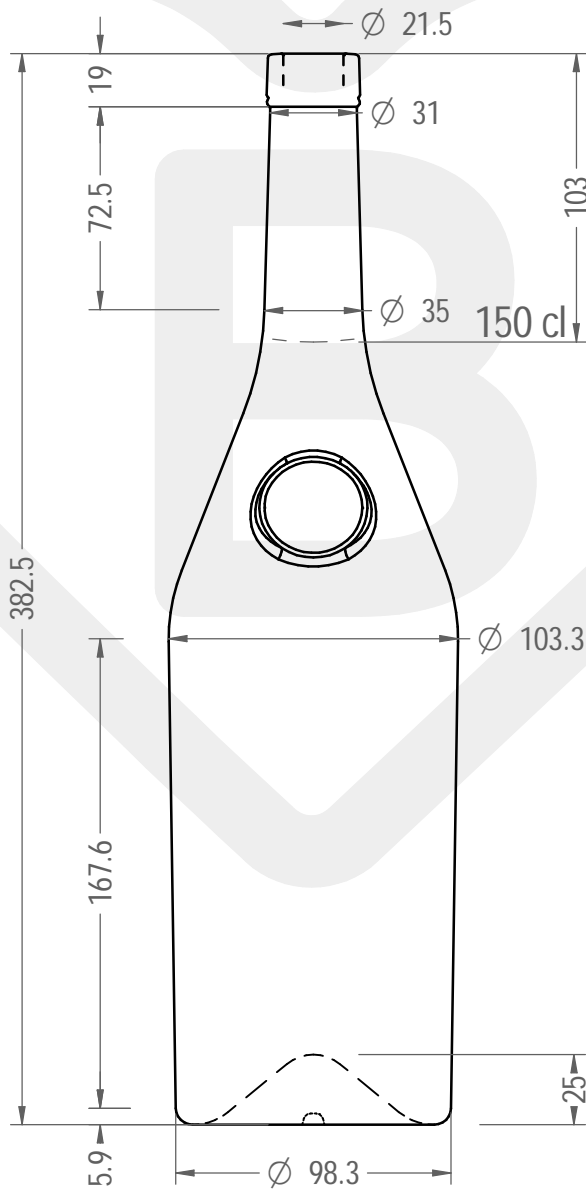

ITEM

BOT. PAILLARDE 1500 BETS *

Color : BIANCO EXTRA

This drawing is approximate and not binding - Berlin Packaging Italy S.p.A. does not assume any guarantee or obligation for use of this drawing or for information contained therein

Brimful capacity (c.c.):	1545	Weight (g):	900
Finish:	BETS	Minimum through bore (mm):	-
Pressure resistance (bar):	-		

For full technical details please contact sales representative

ITEM CODE: **37080D1**