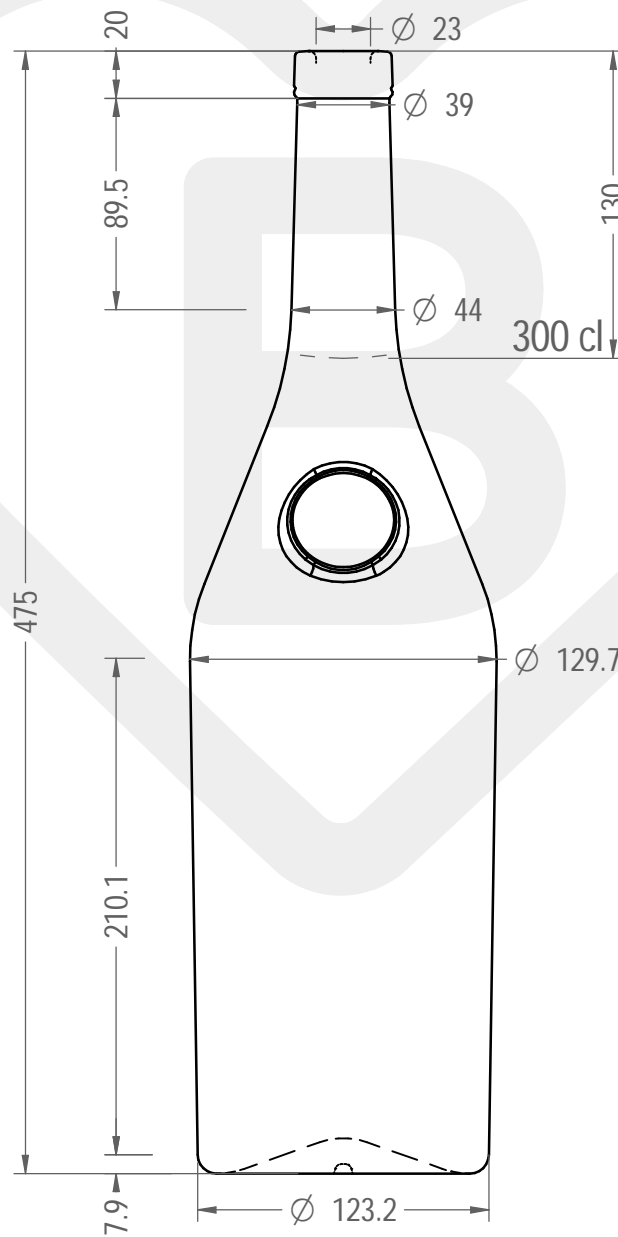

ITEM

BOT. PAILLARDE 3000 BETS *

Color : BIANCO EXTRA

This drawing is approximate and not binding - Berlin Packaging Italy S.p.A. does not assume any guarantee or obligation for use of this drawing or for information contained therein

| | | | |
|----------------------------|------|----------------------------|------|
| Brimful capacity (c.c.): | 3090 | Weight (g): | 1750 |
| Finish: | BETS | Minimum through bore (mm): | - |
| Pressure resistance (bar): | - | | |