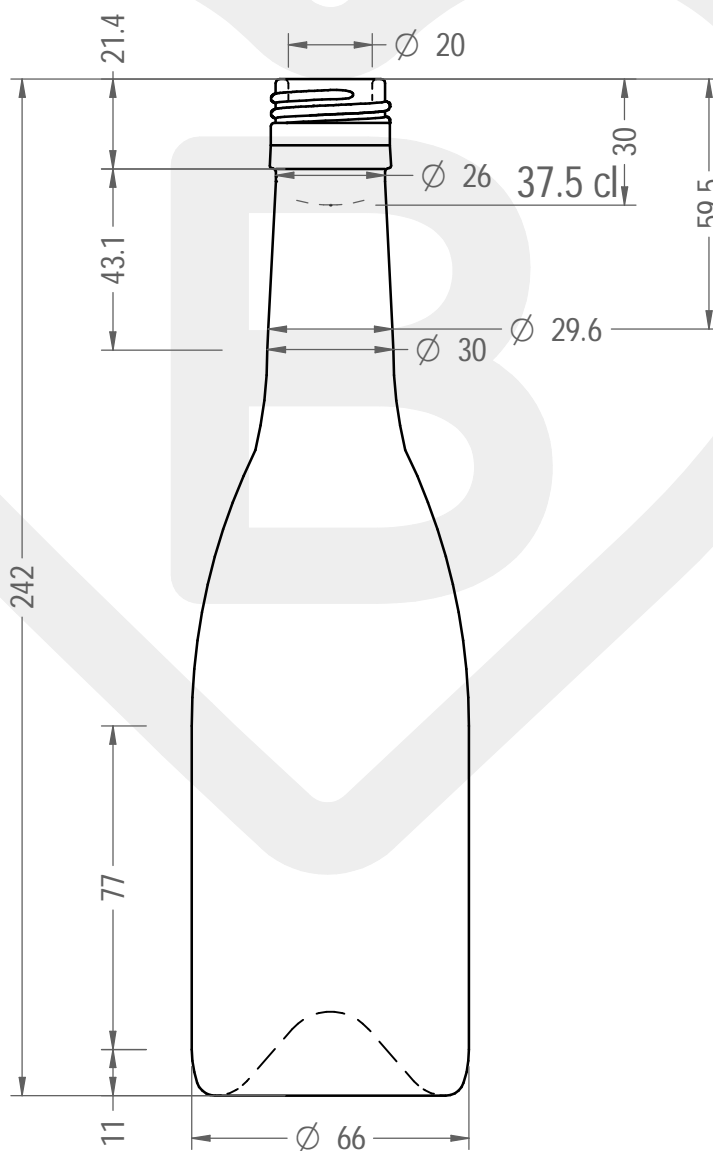

ITEM

BOT. BORG STD 375 BVS 30X60 FM VMF

Color : FOGLIA MORTA

berlinpackaging.eu

This drawing is approximate and not binding - Berlin Packaging Italy S.p.A. does not assume any guarantee or obligation for use of this drawing or for information contained therein

Brimful capacity (c.c.):	385	Weight (g):	305
Finish:	BVS 30X60	Minimum through bore (mm):	-
Pressure resistance (bar):	-		

For full technical details please contact sales representative

ITEM CODE: **38633P3**