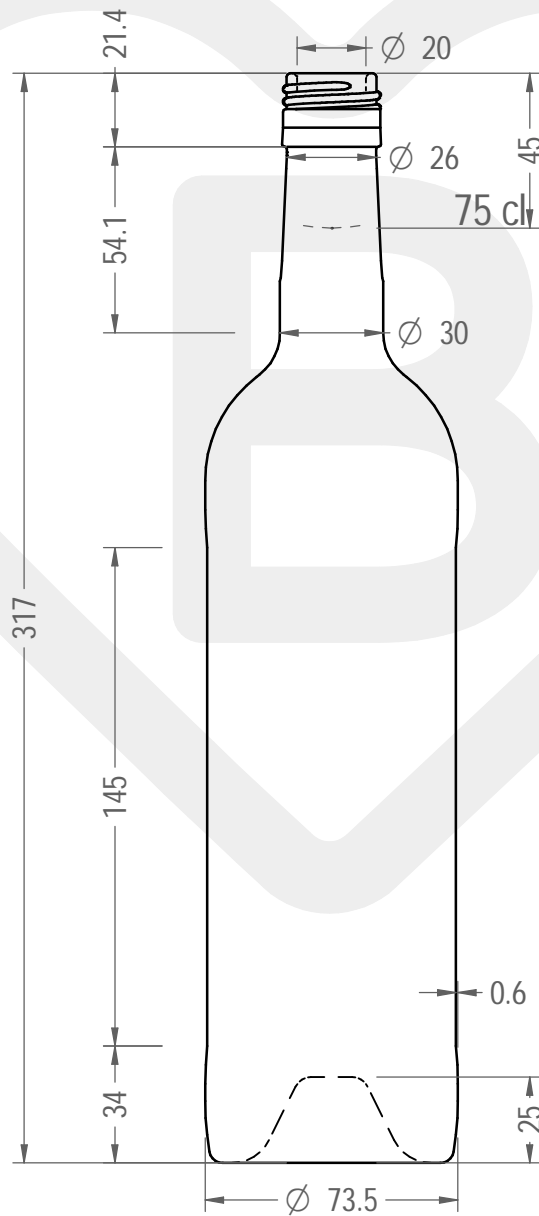

ITEM

B BORD NOBILE ALT BVS30X60 SE VQ VI

Color : QUERCIA

This drawing is approximate and not binding - Berlin Packaging Italy S.p.A. does not assume any guarantee or obligation for use of this drawing or for information contained therein

Brimful capacity (c.c.):	764	Weight (g):	490
Finish:	BVS 30X60	Minimum through bore (mm):	-
Pressure resistance (bar):	-		

For full technical details please contact sales representative

ITEM CODE: **38513P3**