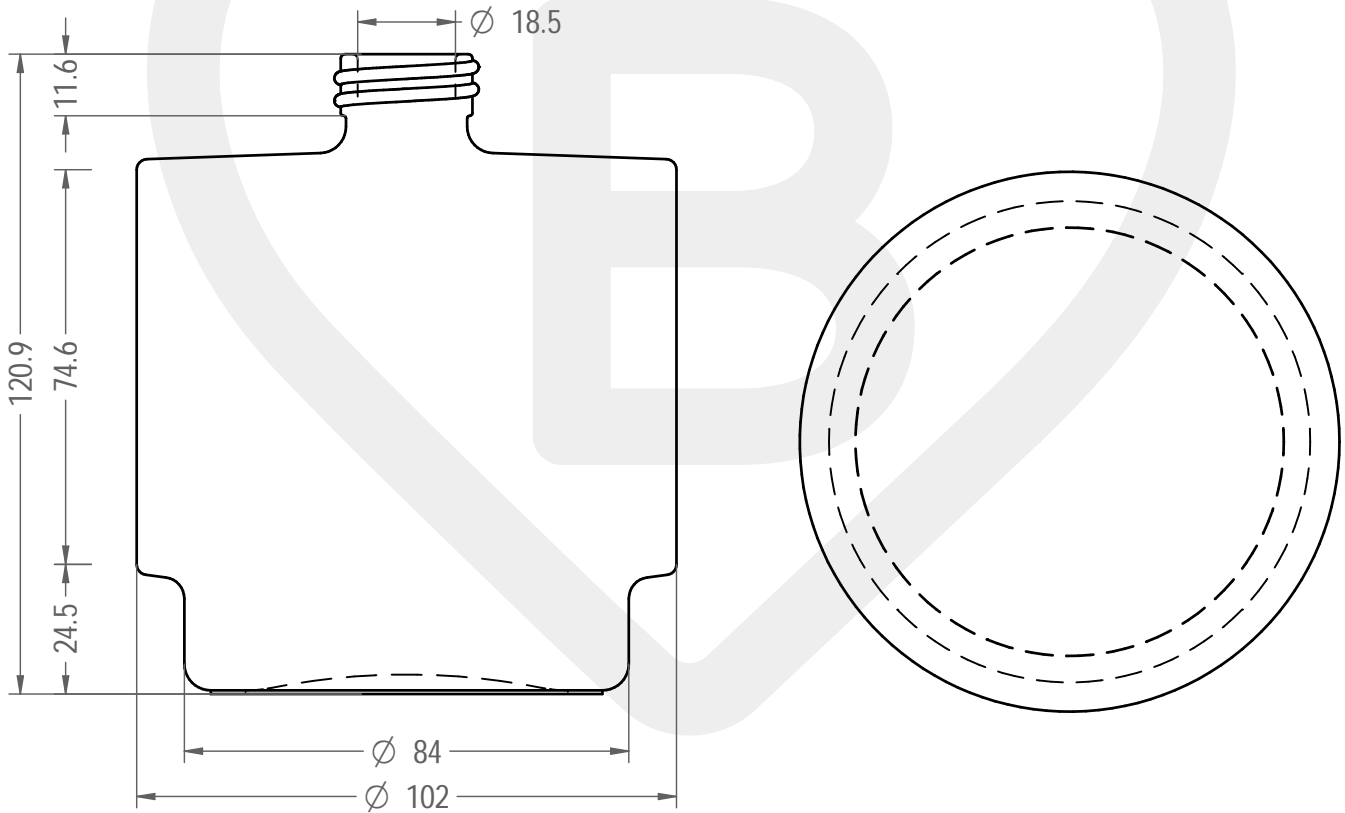

ITEM

BOT. LOGAN 500 GPI SPECIAL *

Color : BIANCO EXTRA

This drawing is approximate and not binding - Berlin Packaging Italy S.p.A. does not assume any guarantee or obligation for use of this drawing or for information contained therein

Brimful capacity (c.c.):	525	Weight (g):	620
Finish:	GPI	Minimum through bore (mm):	-
Pressure resistance (bar):	-		

For full technical details please contact sales representative

ITEM CODE: **35033D2**