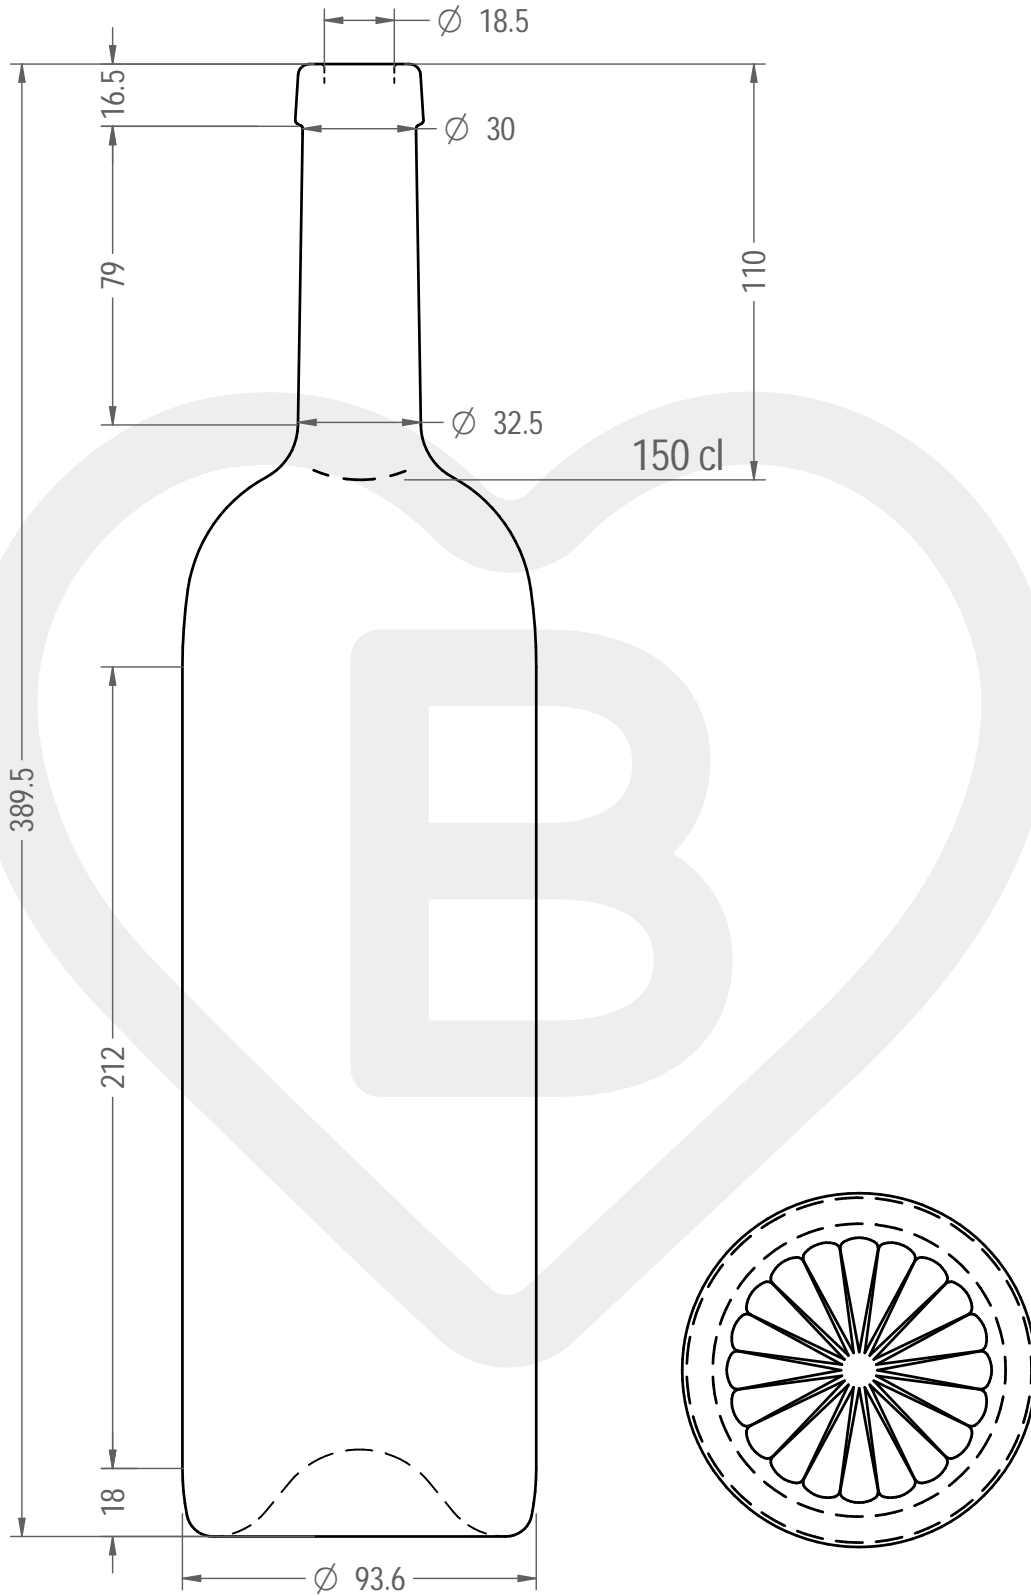

ITEM

B ROSEMARIE 1500 JUPE F 16 VS *

Color : BIANCO EXTRA

This drawing is approximate and not binding - Berlin Packaging Italy S.p.A. does not assume any guarantee or obligation for use of this drawing or for information contained therein

Brimful capacity (c.c.):	1545	Weight (g):	900
Finish:	FASCETTA	Minimum through bore (mm):	17
Pressure resistance (bar):	-		

For full technical details please contact sales representative

ITEM CODE: **33358P2**