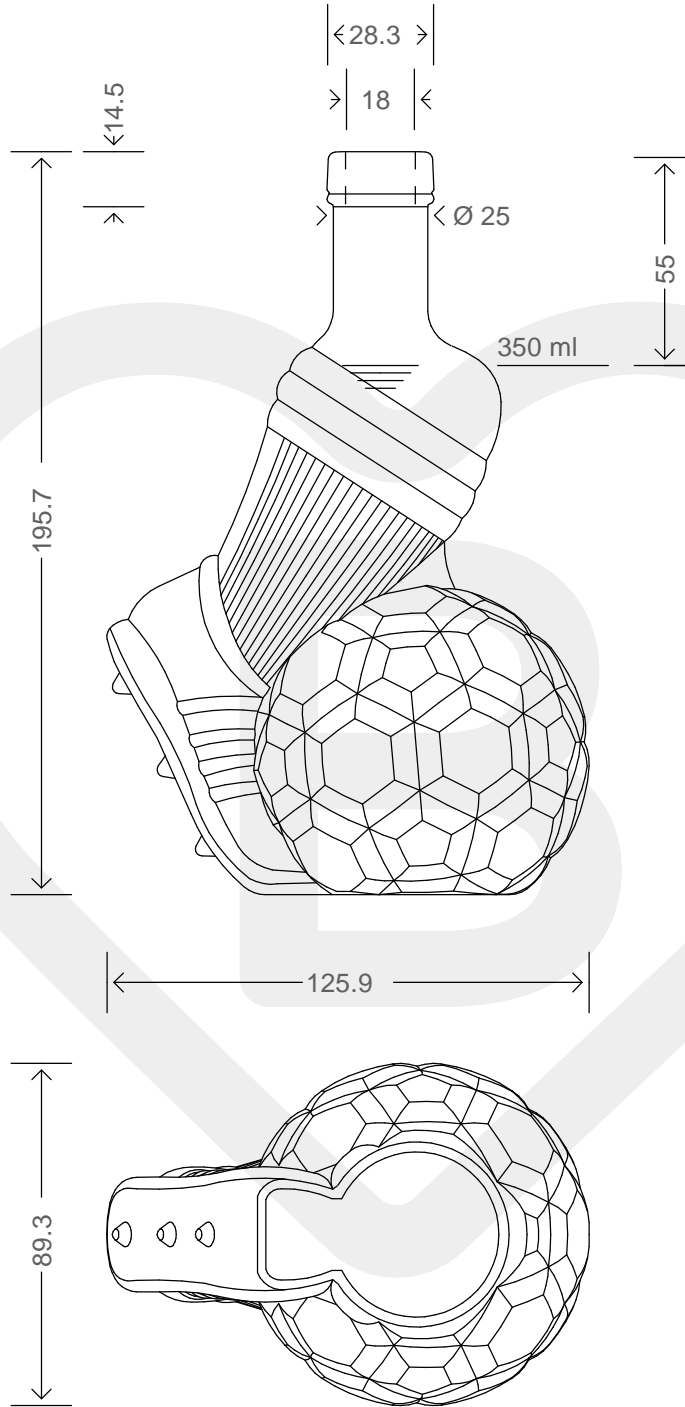

ITEM

BOT. FOOTBALL LEG 350 BETS *

Color : BIANCO

This drawing is approximate and not binding - Berlin Packaging Italy S.p.A. does not assume any guarantee or obligation for use of this drawing or for information contained therein

Brimful capacity (c.c.):	365	Weight (g):	600
Finish:	BETS	Minimum through bore (mm):	

Pressure resistance (bar):

For full technical details please contact sales representative

ITEM CODE: **11893B1**