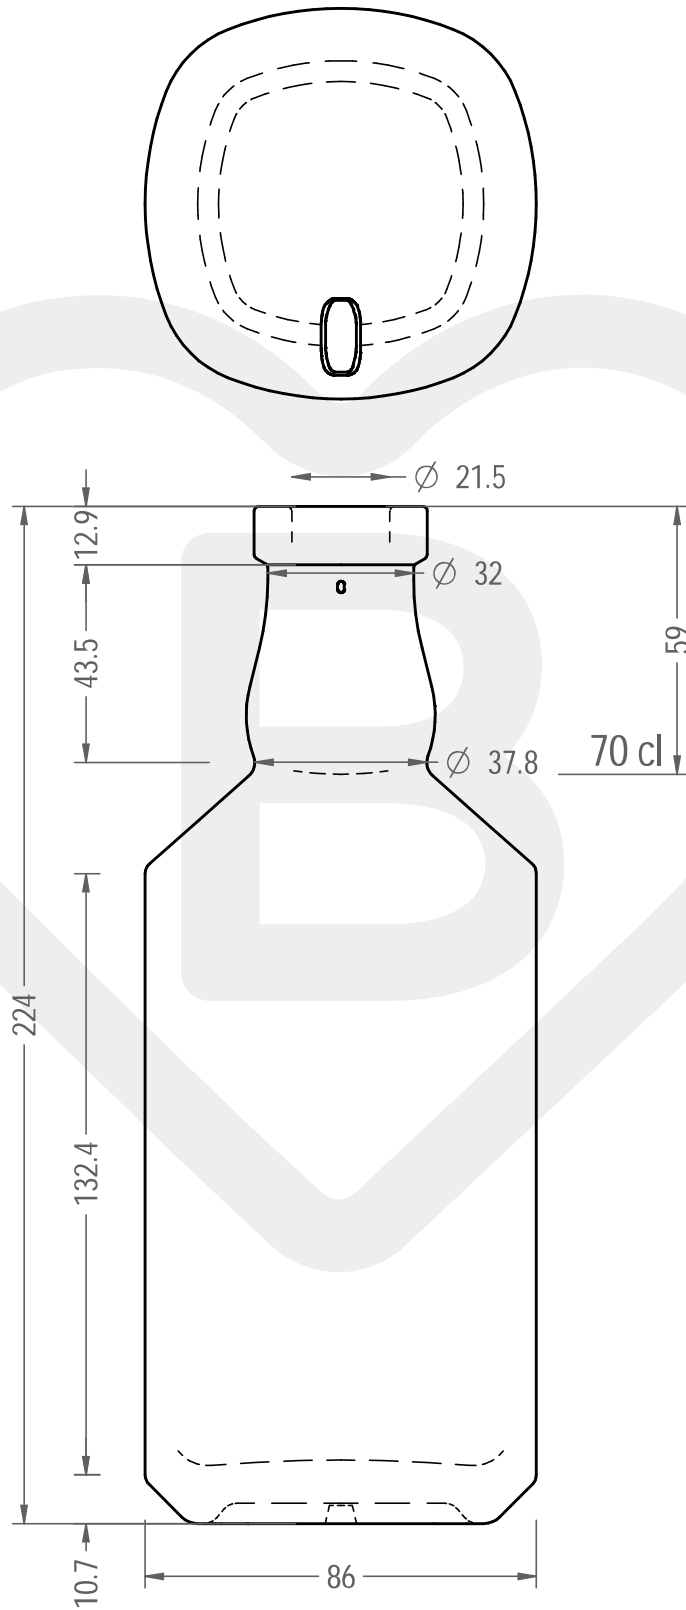

ITEM

BOT. CLEEF 700 F 12,9 *

Color : BIANCO EXTRA

berlinpackaging.eu

This drawing is approximate and not binding - Berlin Packaging Italy S.p.A. does not assume any guarantee or obligation for use of this drawing or for information contained therein

Brimful capacity (c.c.): 735 Weight (g): 700

Finish: FASCETTA Minimum through bore (mm): -

Pressure resistance (bar): -

For full technical details please contact sales representative

ITEM CODE: **37600D2**