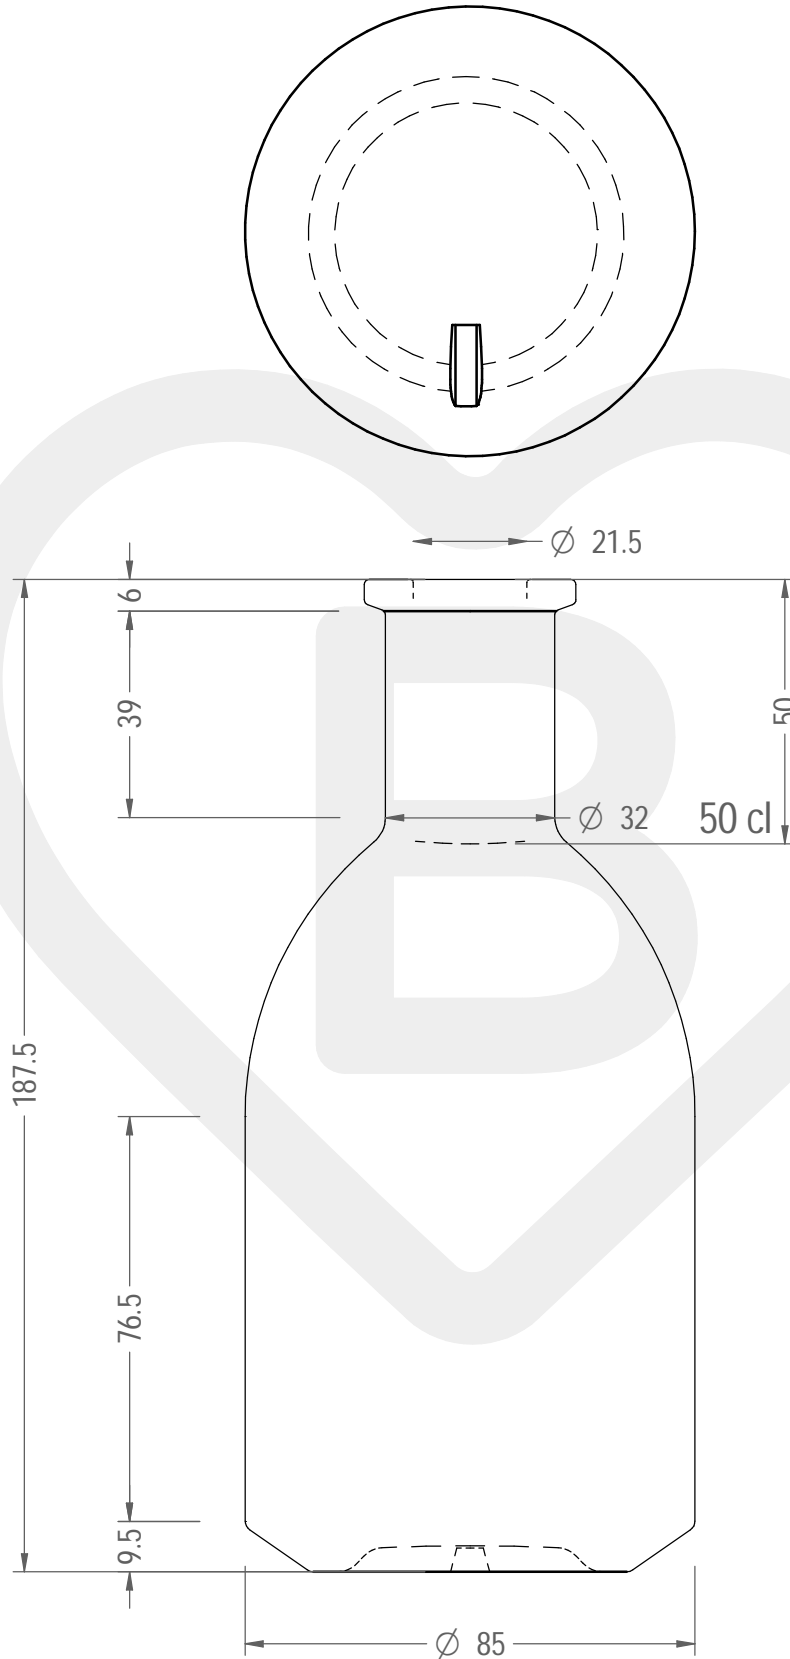

# BOT. OTTO 500 BP \*

Color : BIANCO EXTRA

This drawing is approximate and not binding - Berlin Packaging Italy S.p.A. does not assume any guarantee or obligation for use of this drawing or for information contained therein

Brimful capacity (c.c.):	520	Weight (g):	500
Finish:	BOCCA PROFUMO	Minimum through bore (mm):	-
Pressure resistance (bar):	-		

For full technical details please contact sales representative

ITEM CODE: **37223D1**