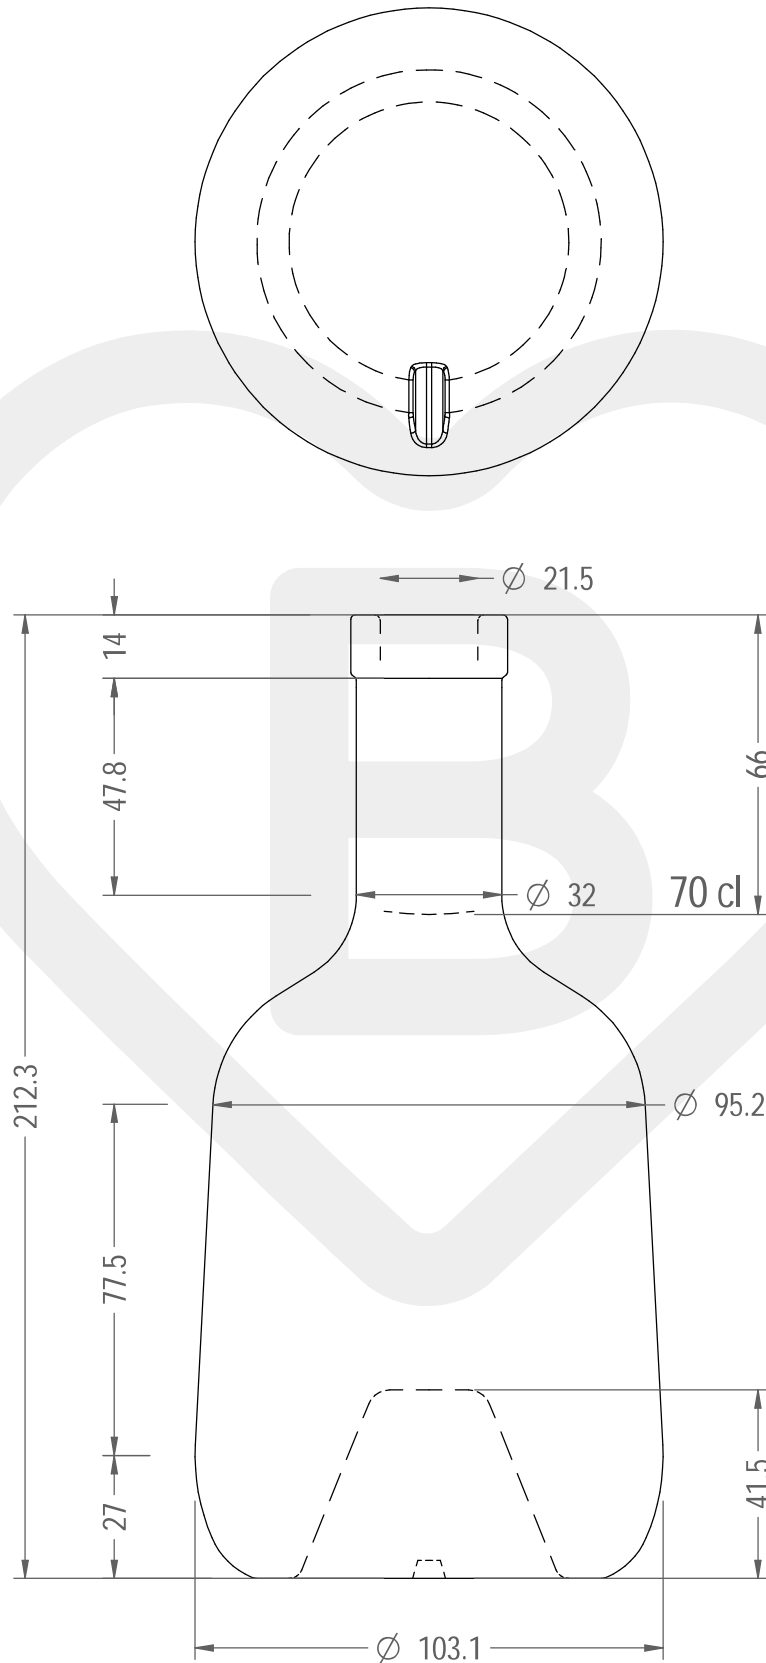

ITEM

BOT. HARON 700 F 14 *

Color : BIANCO EXTRA

This drawing is approximate and not binding - Berlin Packaging Italy S.p.A. does not assume any guarantee or obligation for use of this drawing or for information contained therein

Brimful capacity (c.c.):	728	Weight (g):	600
Finish:	FASCETTA	Minimum through bore (mm):	-
Pressure resistance (bar):	-		

For full technical details please contact sales representative

ITEM CODE: **37221D3**