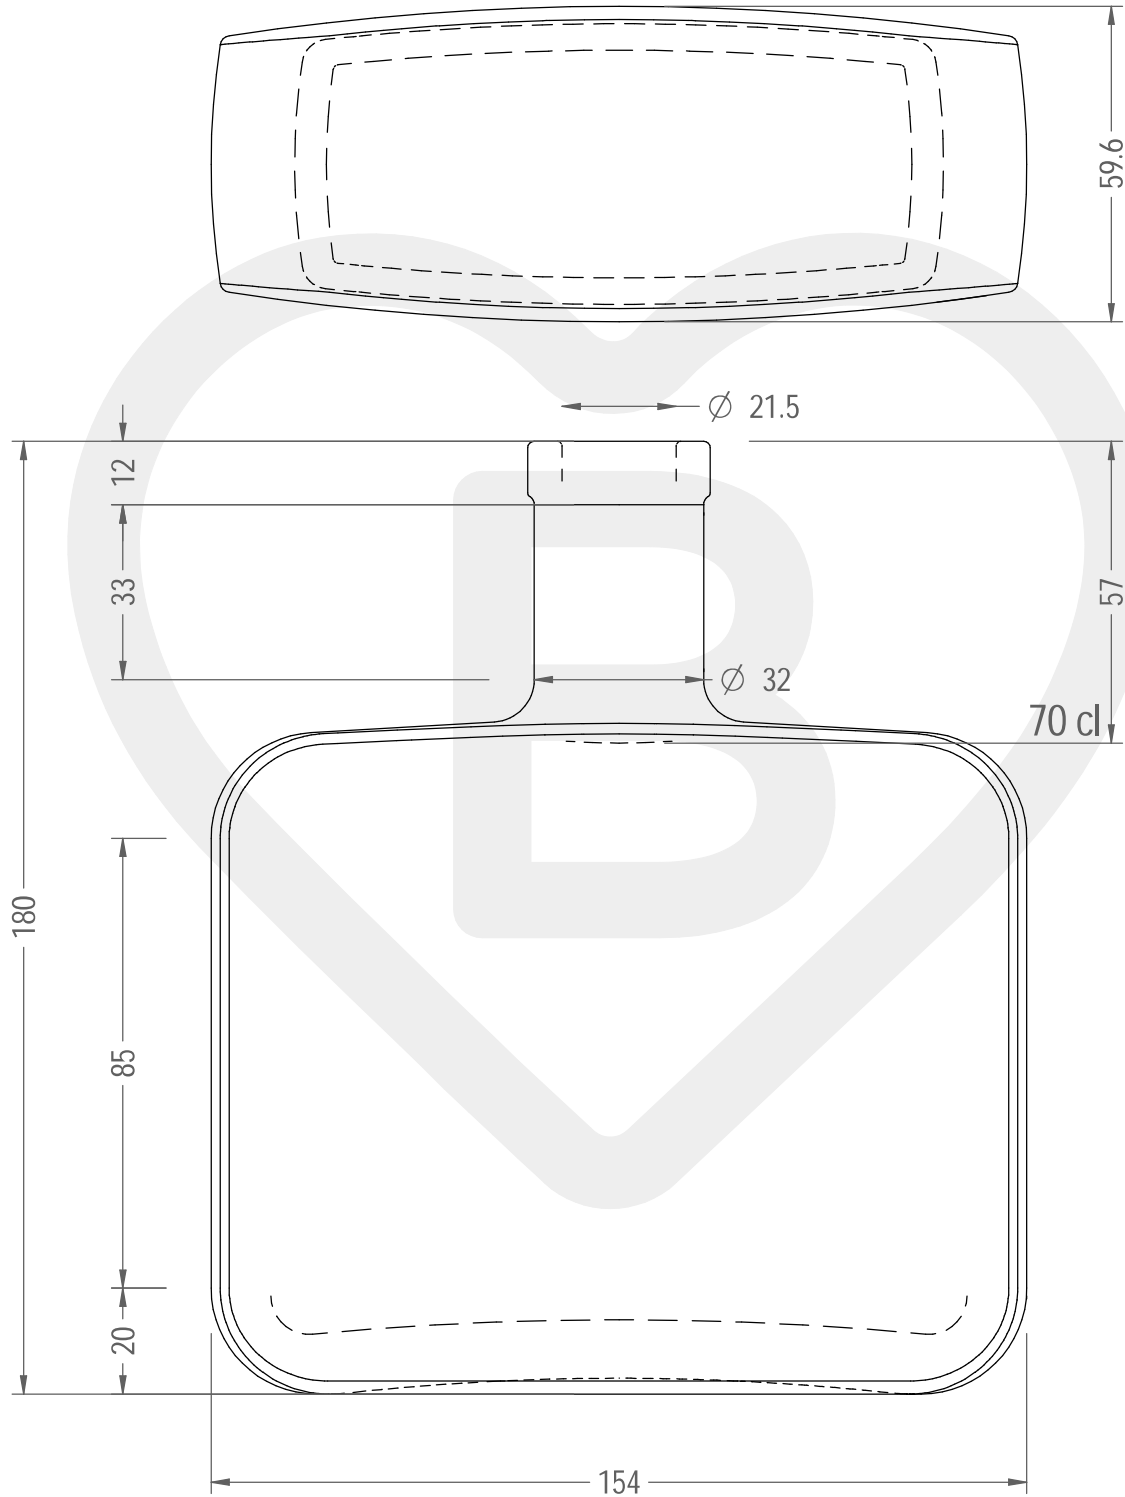

ITEM

BOT. COME 700 F 12 \*

Color : BIANCO EXTRA

This drawing is approximate and not binding - Berlin Packaging Italy S.p.A. does not assume any guarantee or obligation for use of this drawing or for information contained therein

Brimful capacity (c.c.):	730	Weight (g):	900
Finish:	FASCETTA	Minimum through bore (mm):	-
Pressure resistance (bar):	-		

For full technical details please contact sales representative

ITEM CODE: **37190D1**