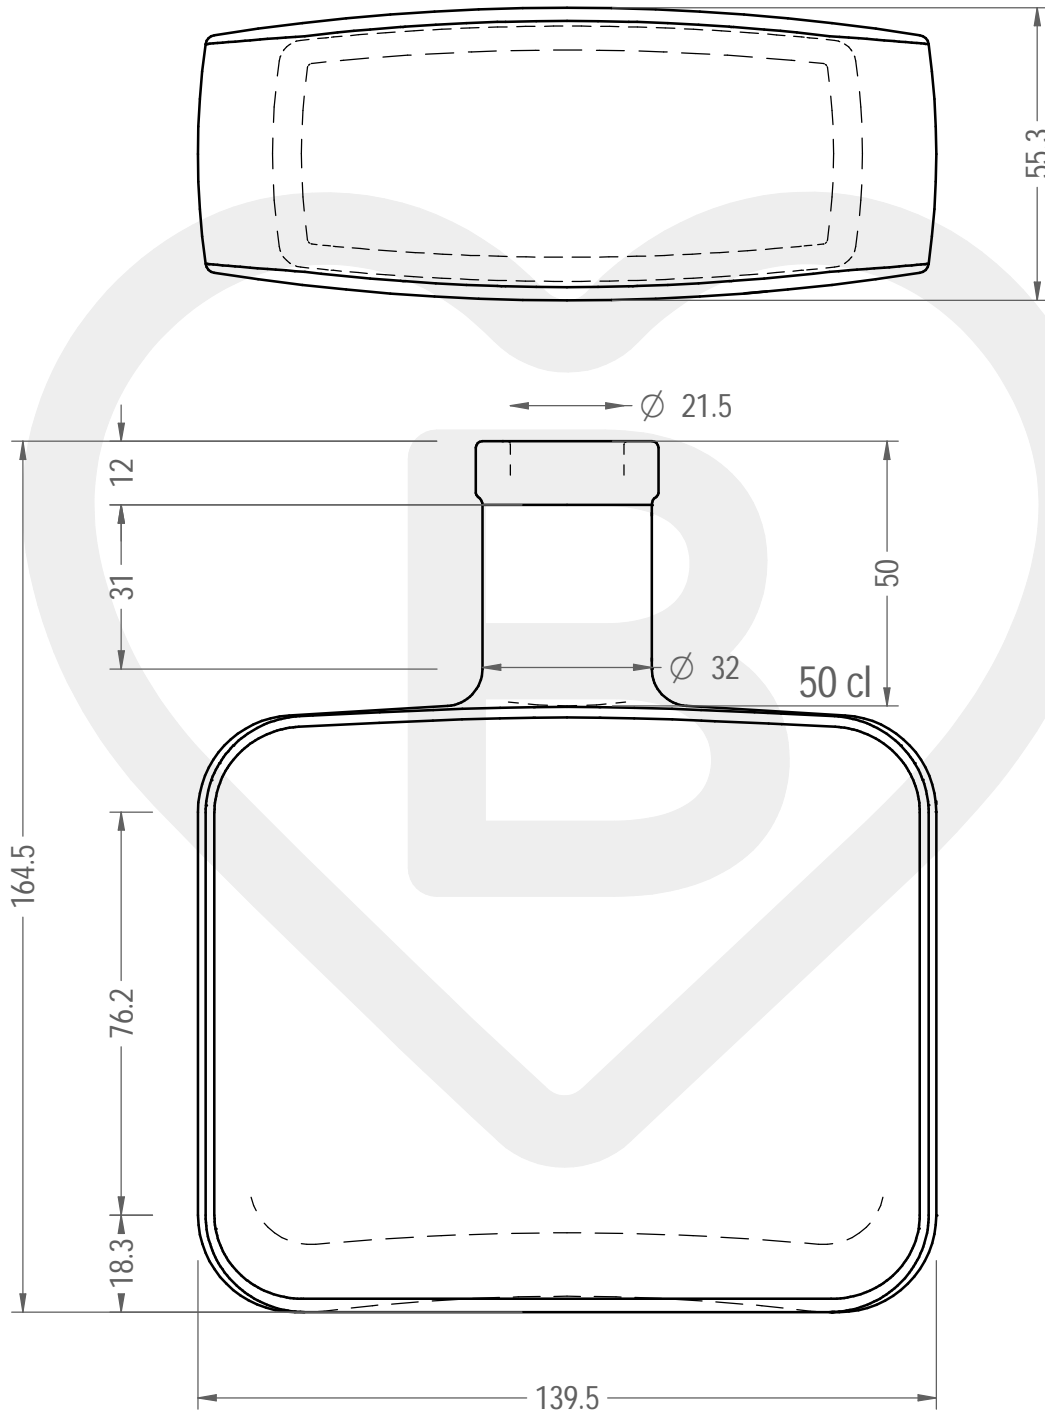

# BOT. COME 500 F 12 \*

Color : BIANCO EXTRA

This drawing is approximate and not binding - Berlin Packaging Italy S.p.A. does not assume any guarantee or obligation for use of this drawing or for information contained therein

Brimful capacity (c.c.):	525	Weight (g):	750
Finish:	FASCETTA	Minimum through bore (mm):	-
Pressure resistance (bar):	-		

For full technical details please contact sales representative

ITEM CODE: **37189D1**