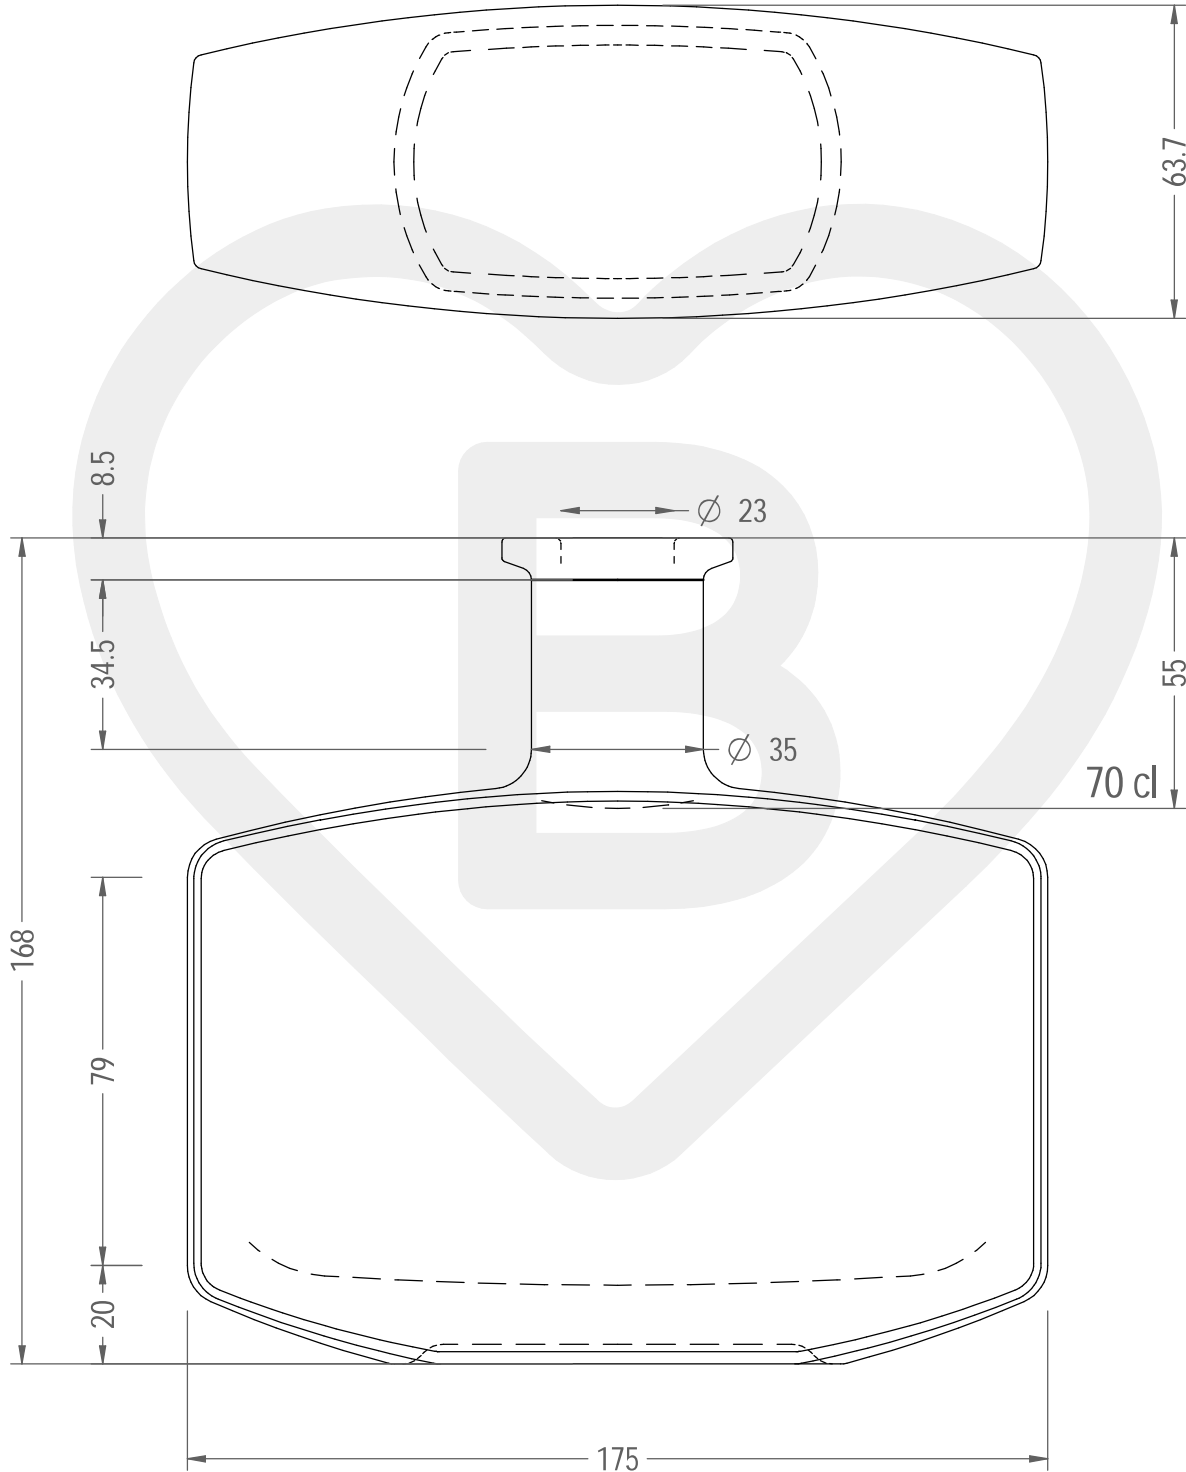

ITEM

BOT. TINA 700 BP *

Color : BIANCO EXTRA

This drawing is approximate and not binding - Berlin Packaging Italy S.p.A. does not assume any guarantee or obligation for use of this drawing or for information contained therein

Brimful capacity (c.c.):	730	Weight (g):	1000
Finish:	BOCCA PROFUMO	Minimum through bore (mm):	-
Pressure resistance (bar):	-		

For full technical details please contact sales representative

ITEM CODE: **36946D2**