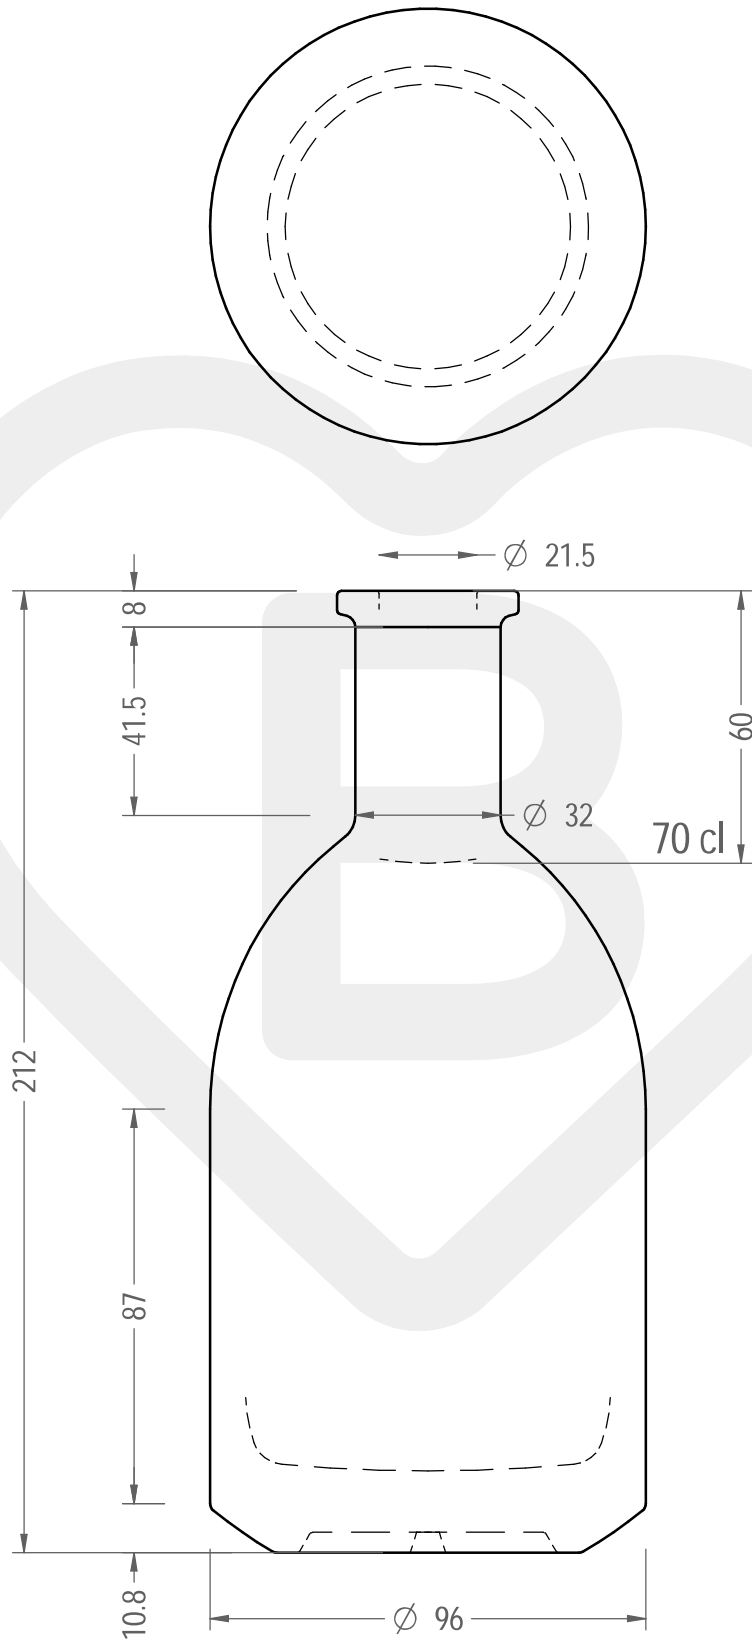

ITEM

**BOT. OTTO 700 BP \***

Color : BIANCO EXTRA

This drawing is approximate and not binding - Berlin Packaging Italy S.p.A. does not assume any guarantee or obligation for use of this drawing or for information contained therein

Brimful capacity (c.c.):	730	Weight (g):	750
Finish:	BOCCA PROFUMO	Minimum through bore (mm):	-
Pressure resistance (bar):	-		

For full technical details please contact sales representative

ITEM CODE: **36941D2**