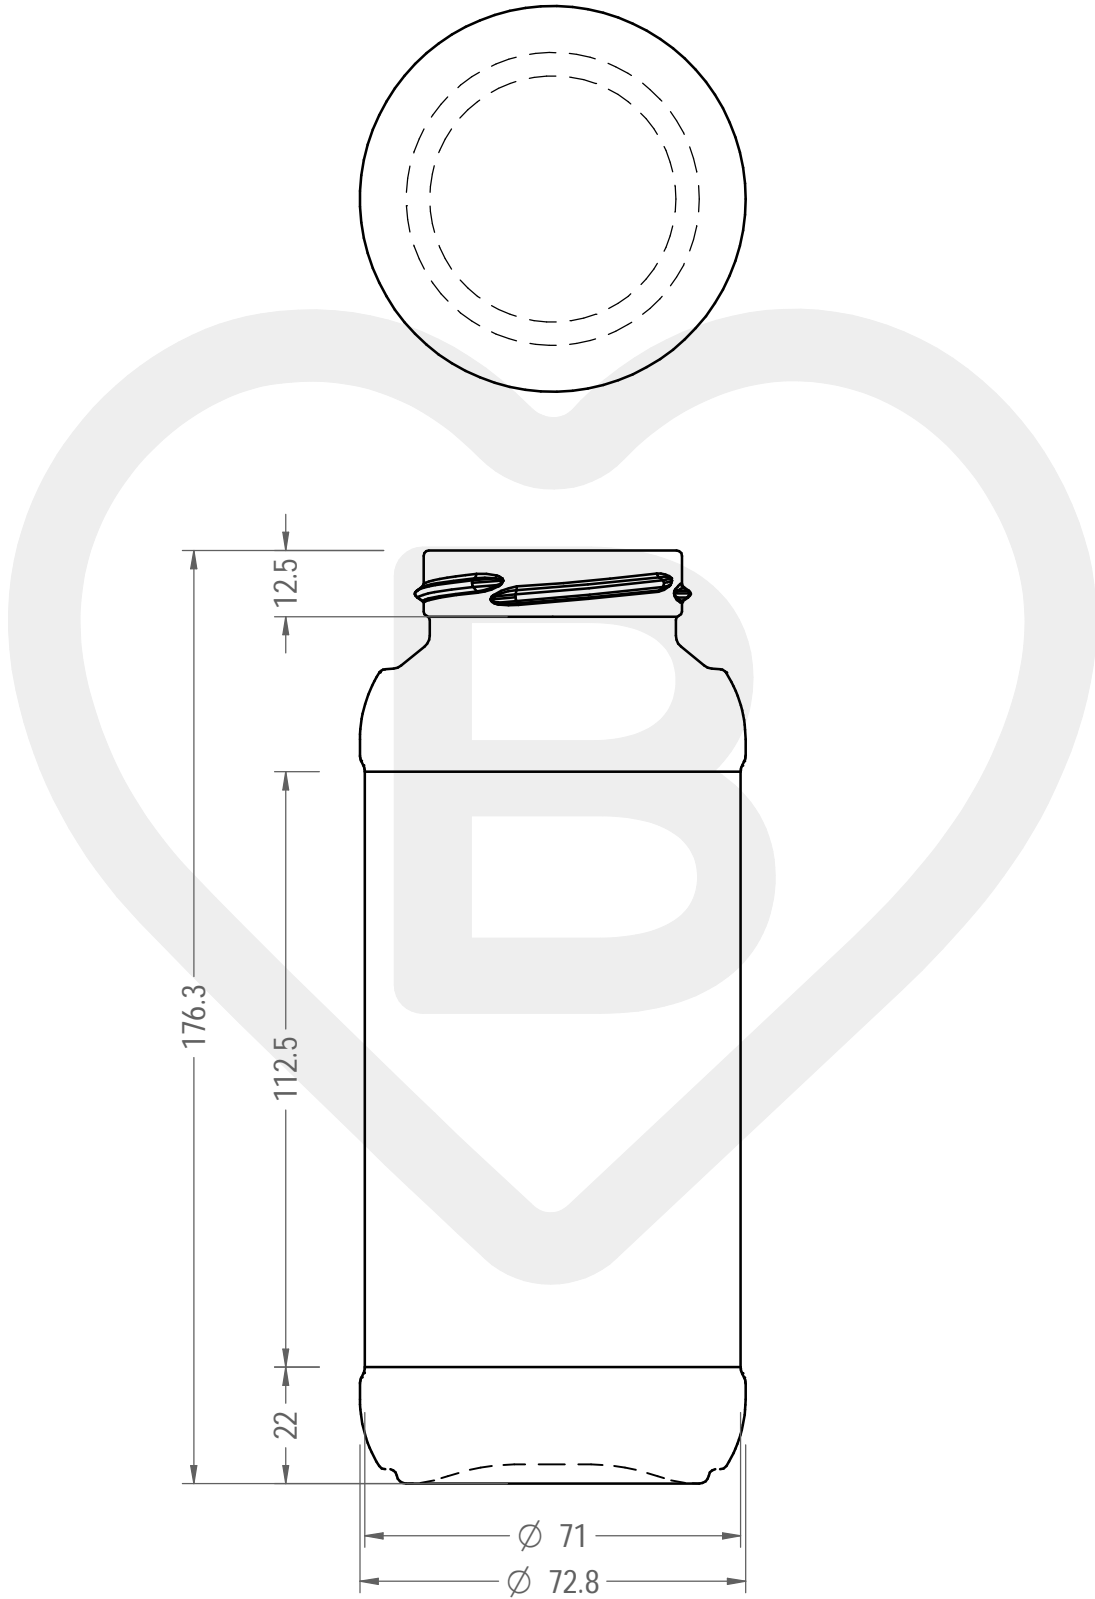

ITEM

BOT. RAJA JUICE 500 T 53 SE IP # *

Color : BIANCO INDUSTRIALE

This drawing is approximate and not binding - Berlin Packaging Italy S.p.A. does not assume any guarantee or obligation for use of this drawing or for information contained therein

Brimful capacity (c.c.):	530	Weight (g):	270
Finish:	TWIST-OFF	Minimum through bore (mm):	-
Pressure resistance (bar):	-		

For full technical details please contact sales representative

ITEM CODE: **39416P2**