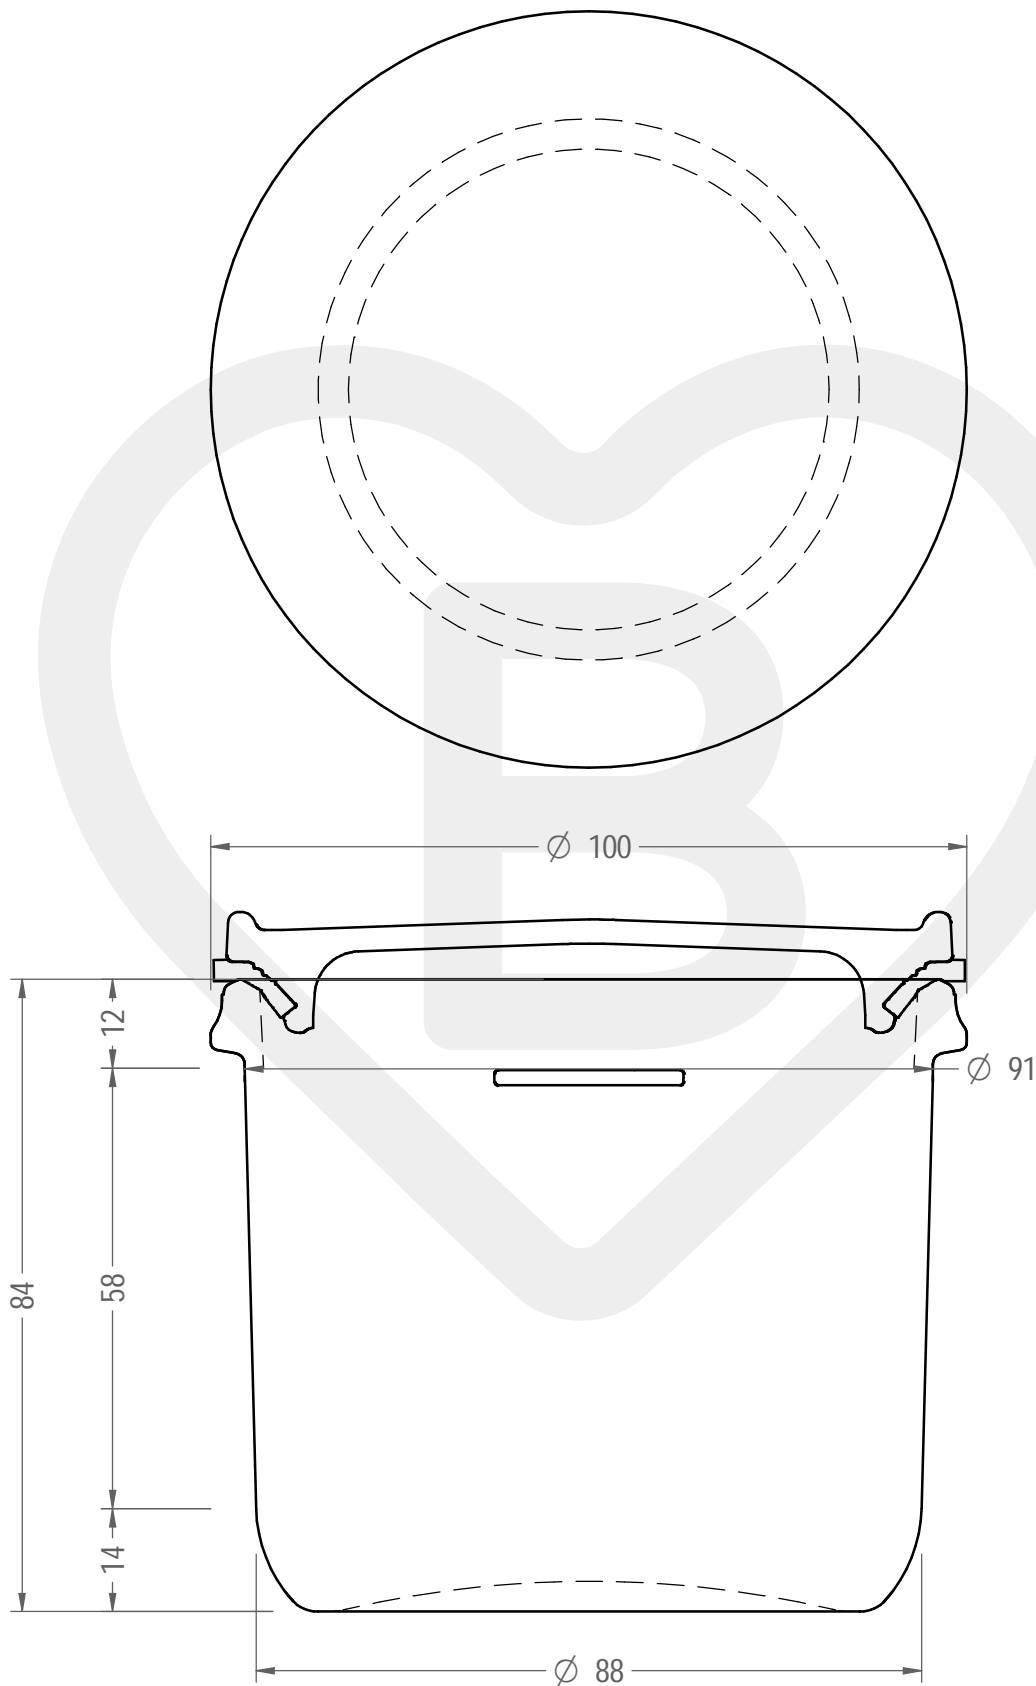

# PPC LP BISTROT 425 1N O INX VMF

Color :

berlinpackaging.eu

This drawing is approximate and not binding - Berlin Packaging Italy S.p.A. does not assume any guarantee or obligation for use of this drawing or for information contained therein

Brimful capacity (c.c.):	425	Weight (g):	335
Finish:		Minimum through bore (mm):	-
Pressure resistance (bar):	-		

For full technical details please contact sales representative

ITEM CODE: **37894P2**

Source: 37894  
Last update: 14/09/2023