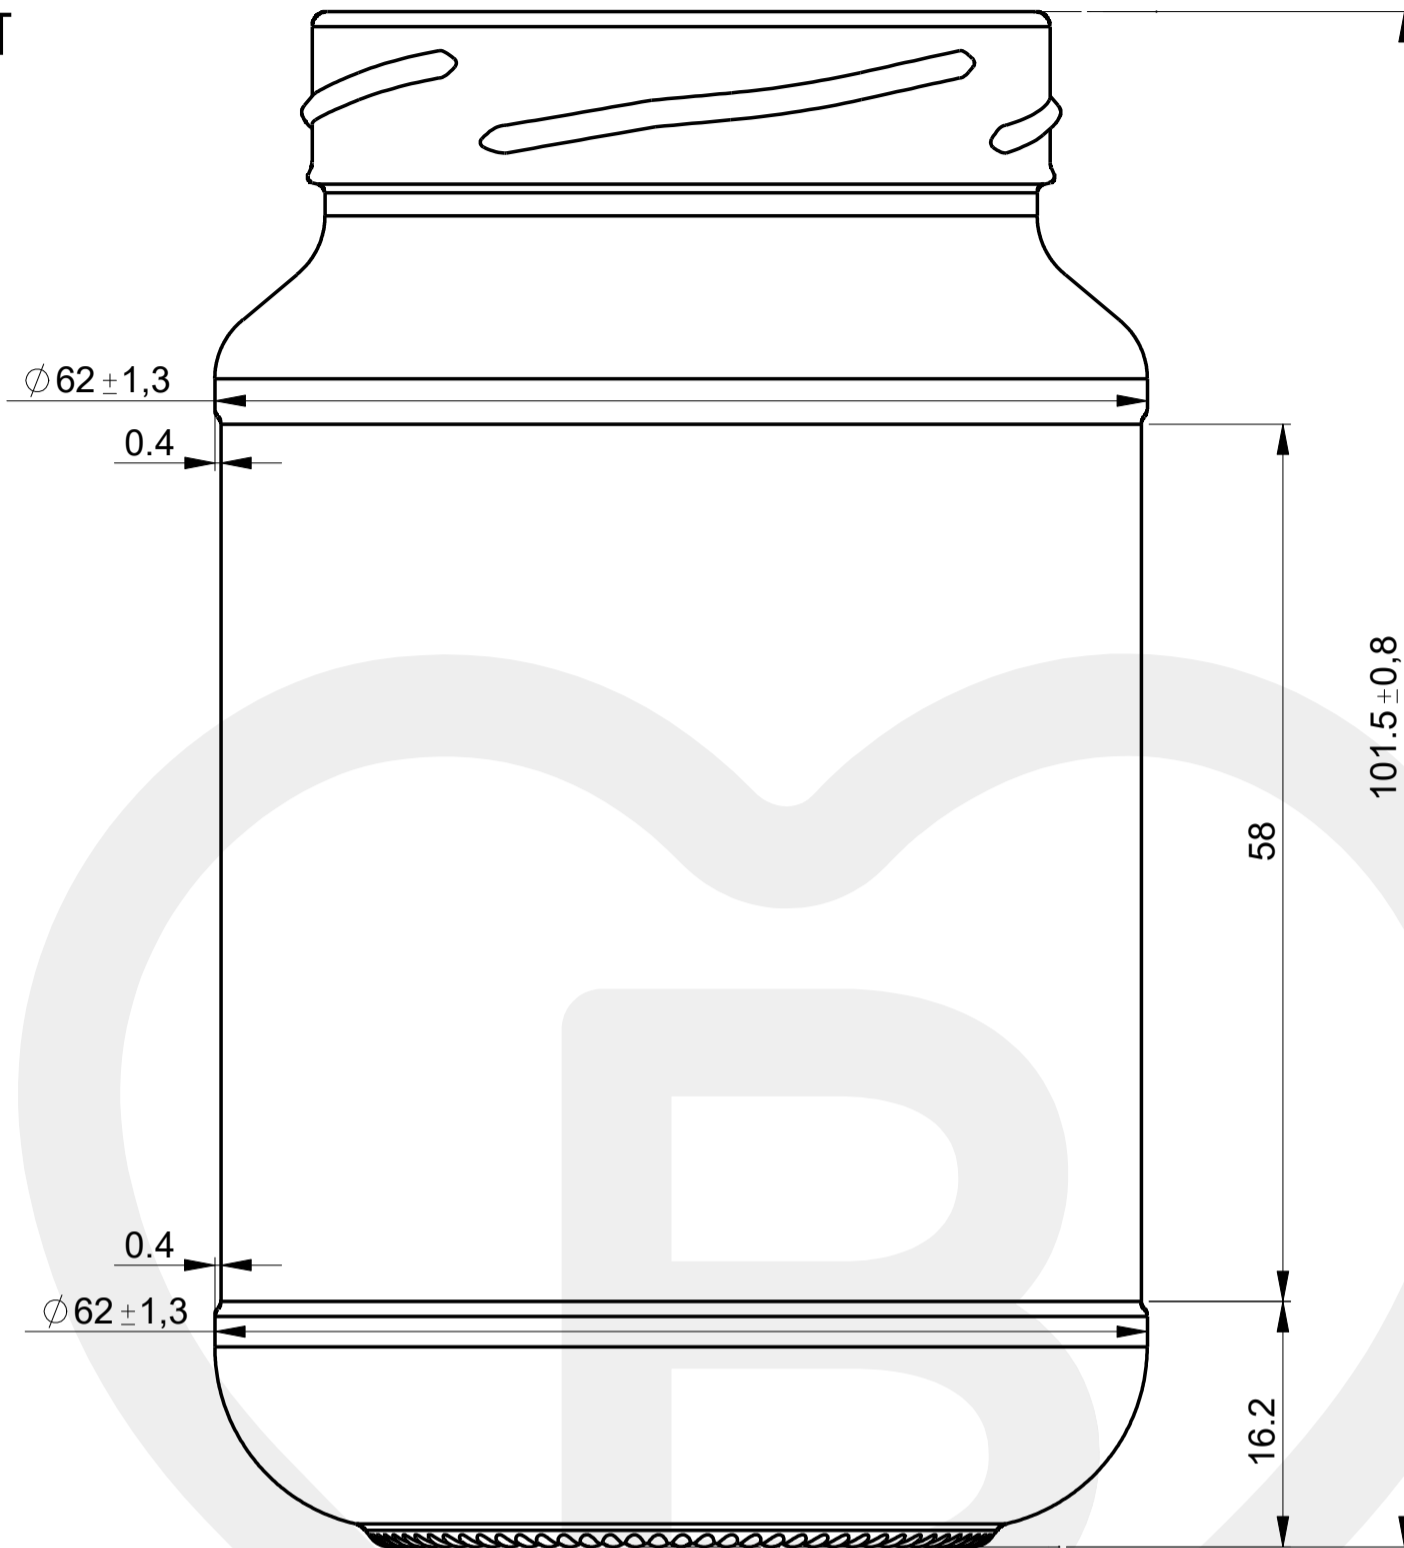

ITEM

JAR VG 215

Color: FLINT

berlinpackaging.eu

This drawing is approximate and not binding - Berlin Packaging does not assume any guarantee or obligation for use of this drawing or for information contained therein

Brimful capacity (c.c.):	215	Weight (g):	125
Finish:	TO 53 BEAD	Fill Point:	-

For full technical details please contact sales representative

ITEM CODE: **10245**