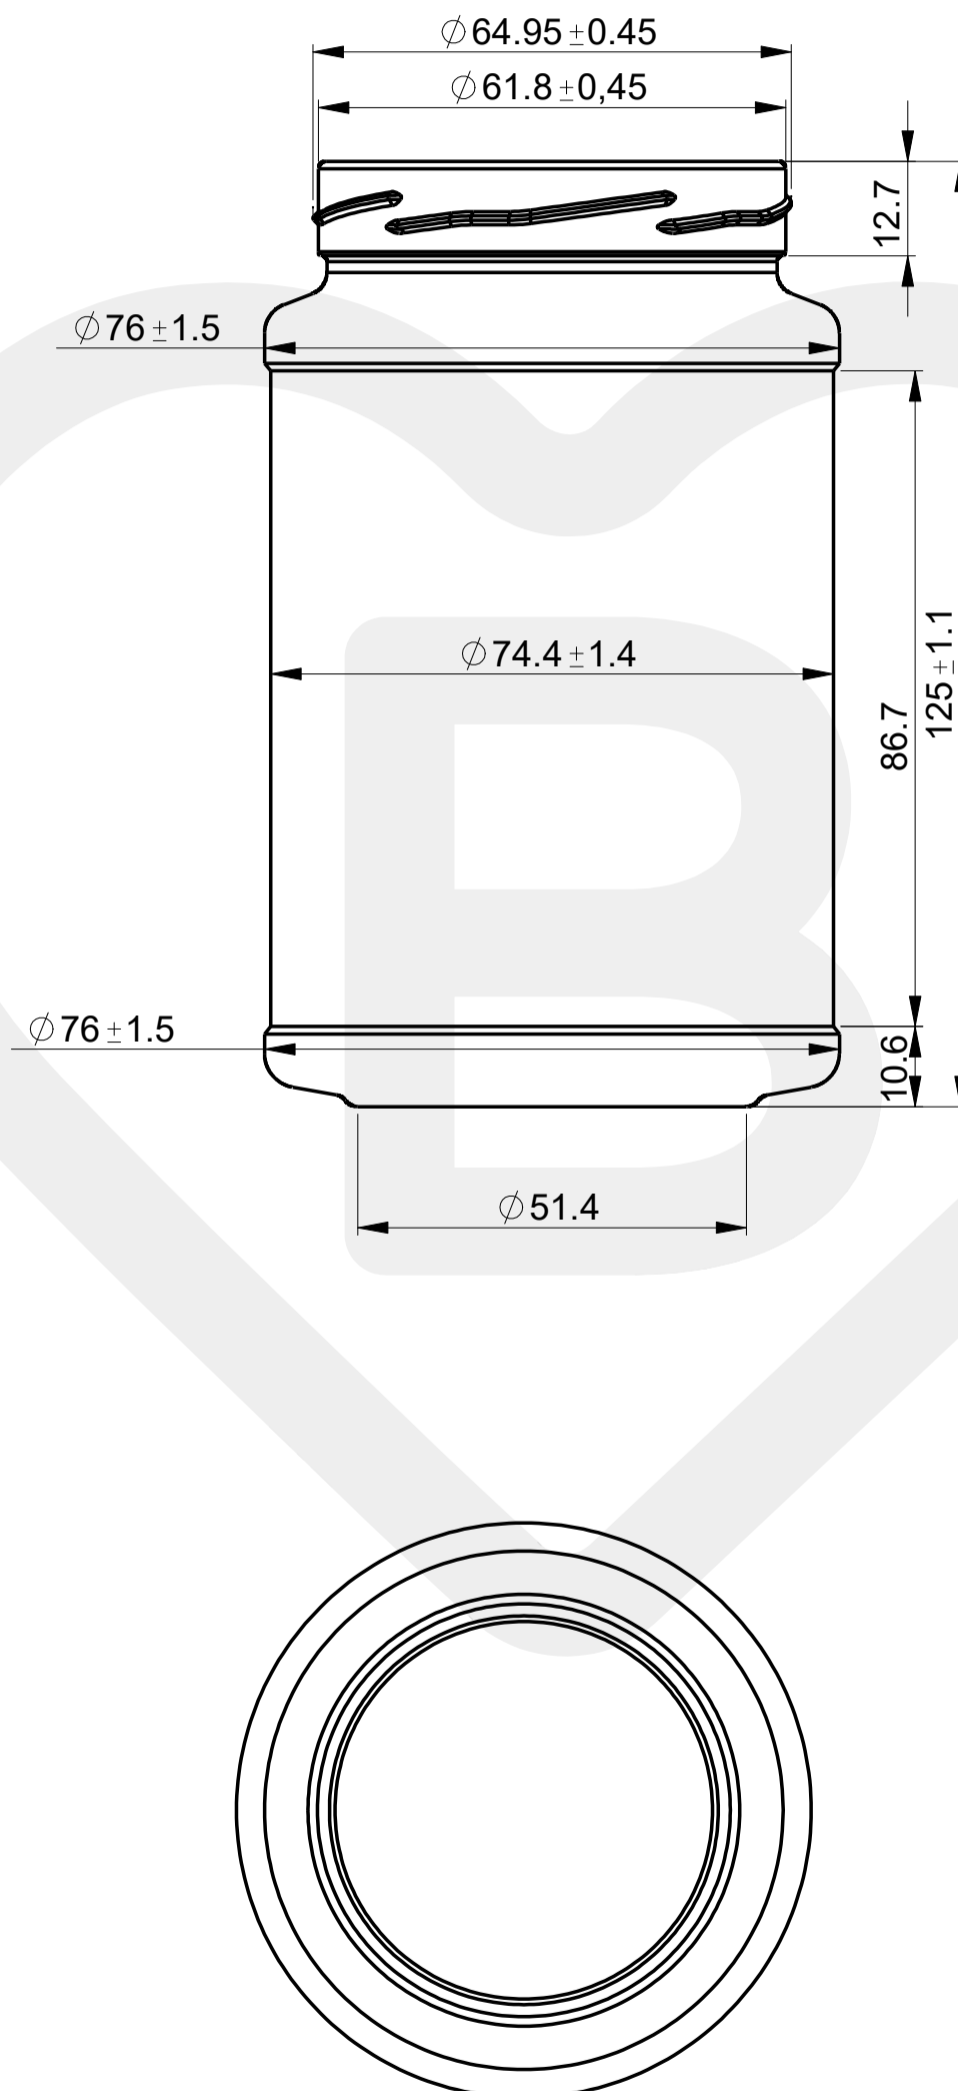

ITEM **JAR CYLINDRICAL 430  
TO 66**

Color: FLINT

berlinpackaging.eu

This drawing is approximate and not binding - Berlin Packaging does not assume any guarantee or obligation for use of this drawing or for information contained therein

Brimful capacity (c.c.):	430	Weight (g):	215
Finish:	TO 66	Fill Point:	-

For full technical details please contact sales representative

ITEM CODE: **30765**